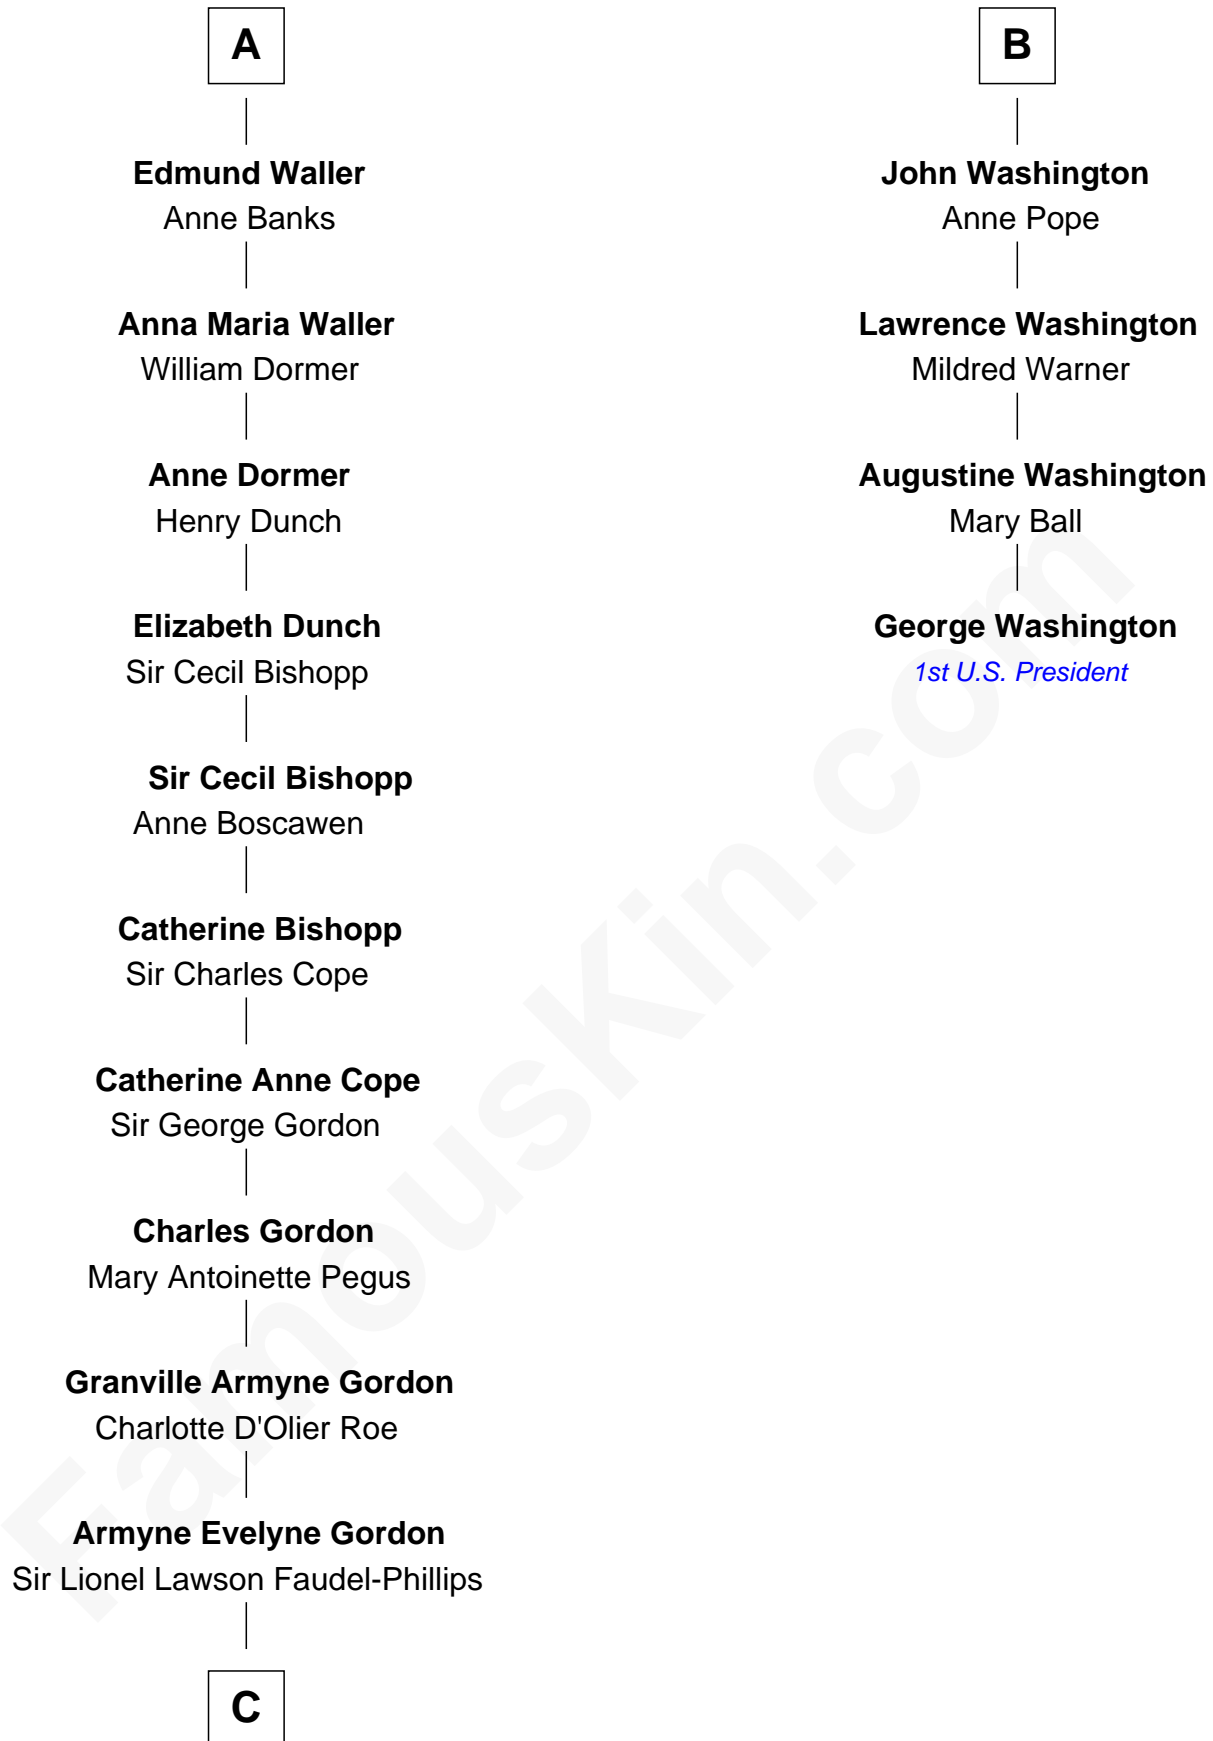

### Cara Delevingne

*Fashion Model and Movie Actress*  
 10th cousin 10 times removed of

**George Washington**  
*1st U.S. President*

**Sir Thomas Blount**  
 Margaret de Gresley

**Sanchia Blount**  
 Edward Langford

**Alice Langford**  
 John Stradling

**Anne Stradling**  
 Sir John Danvers

**Anne Danvers**  
 Thomas Lovett

**Elizabeth Lovett**  
 Anthony Cave

**Anne Cave**  
 Griffith Hampden

**Anne Hampden**  
 Robert Waller

**A**

**Sir Thomas Blount**  
 Catherine Clifton

**Richard Blount**  
 Dorothy Delaford

**Elizabeth Blount**  
 Thomas Woodford

**Ursula Woodford**  
 Walter Lyte

**Elizabeth Lyte**  
 Robert Washington

**Lawrence Washington**  
 Margaret Butler

**Rev. Lawrence Washington**  
 Amphyllis Twigden

**B**

**C**

**Anne Margaret Faudel-Phillips**

John Vincent Sheffield

**Jane Armyne Sheffield**

Sir Jocelyn Edward Greville Stevens

**Pandora Anne Stevens**