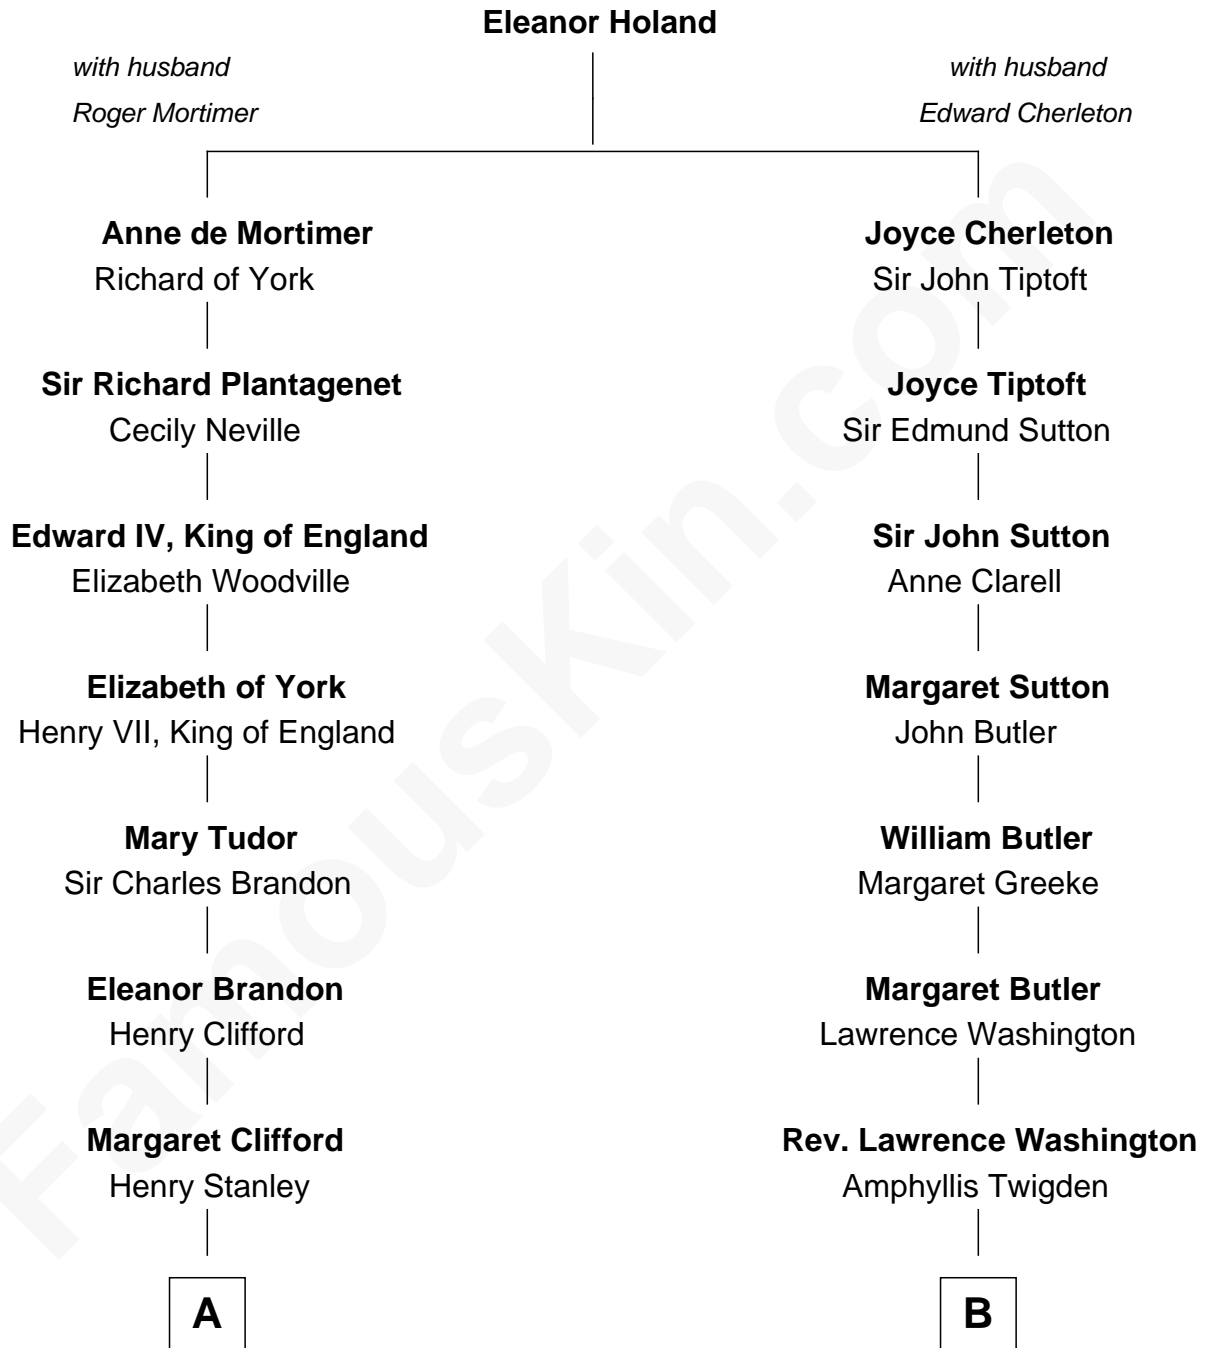

# FamousKin.com

## Relationship Chart of

### Cara Delevingne

*Fashion Model and Movie Actress*  
 10th cousin 11 times removed of

**George Washington**  
*1st U.S. President*

**C**

Armyne Evelyne Gordon

Sir Lionel Lawson Faudel-Phillips

Anne Margaret Faudel-Phillips