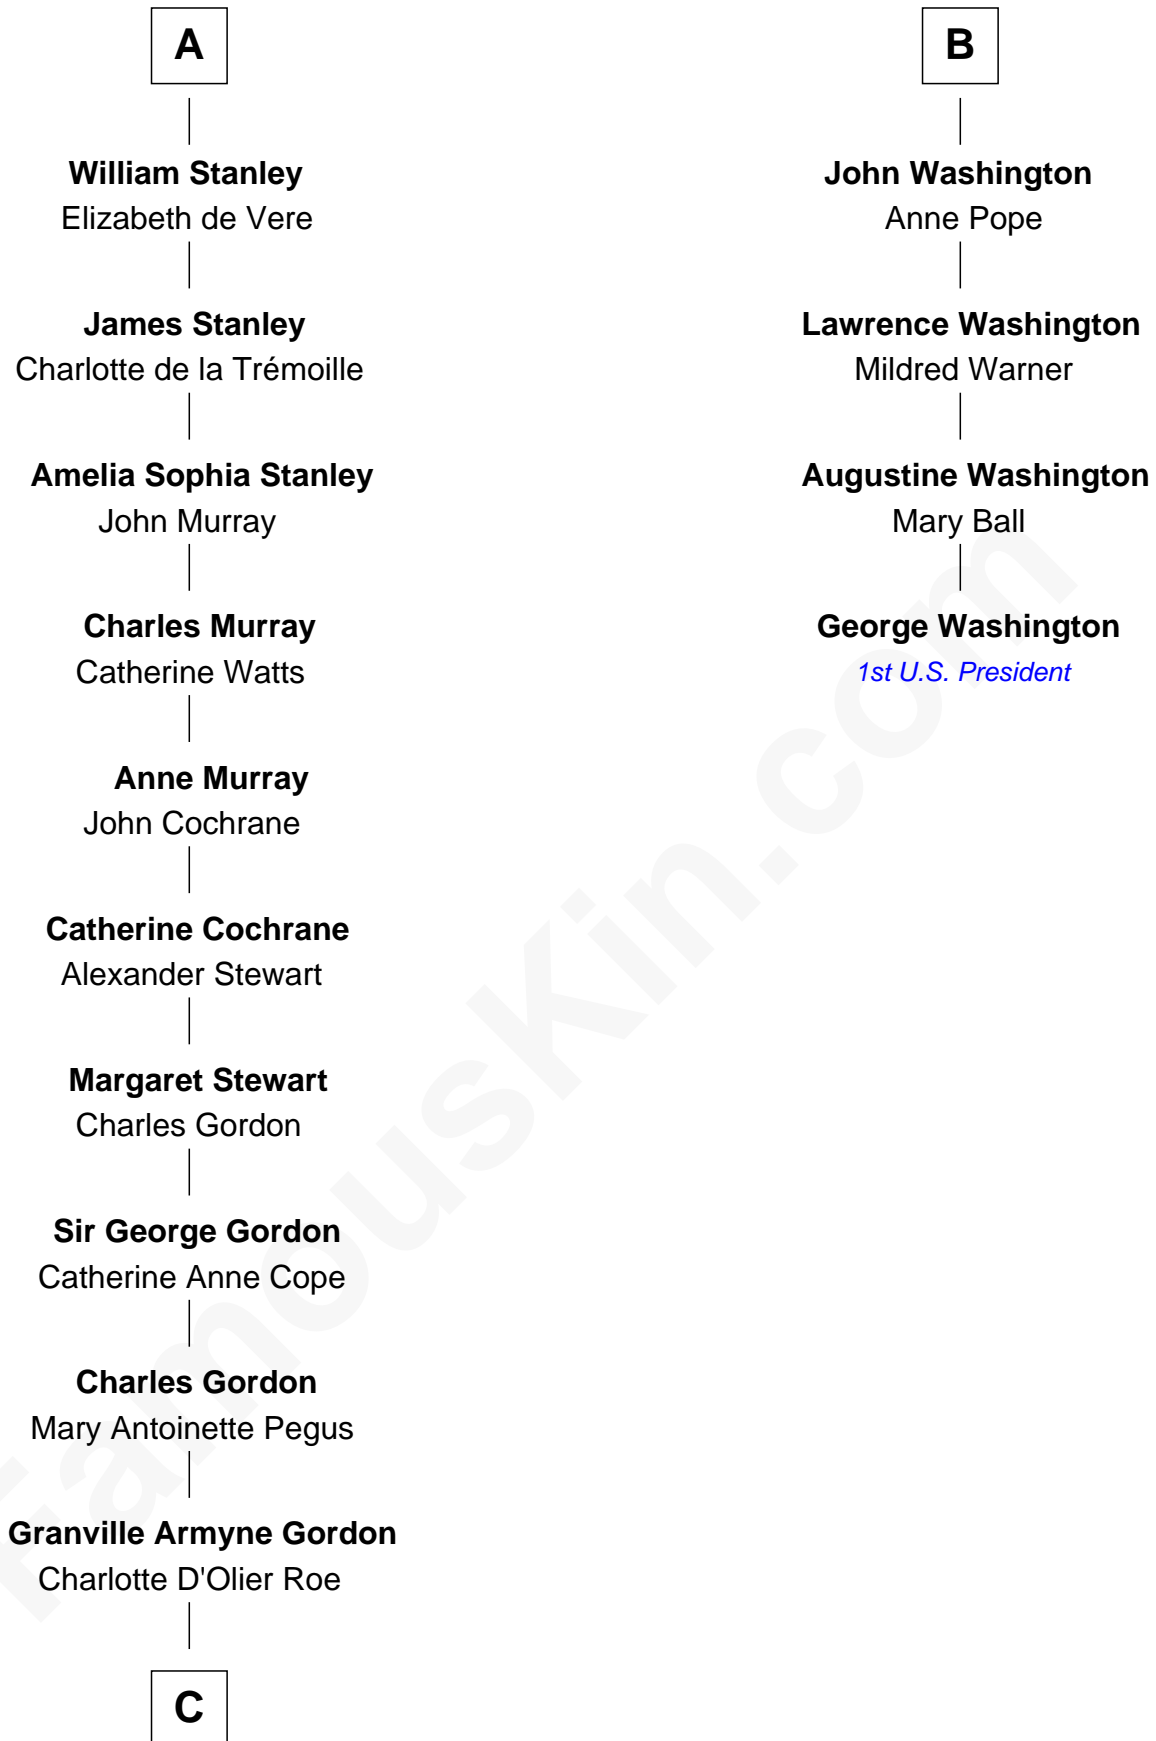

## Relationship Chart of

### Cara Delevingne

*Fashion Model and Movie Actress*  
 10th cousin 11 times removed of

**George Washington**  
*1st U.S. President*

**C**

Armyne Evelyne Gordon

Sir Lionel Lawson Faudel-Phillips

Anne Margaret Faudel-Phillips