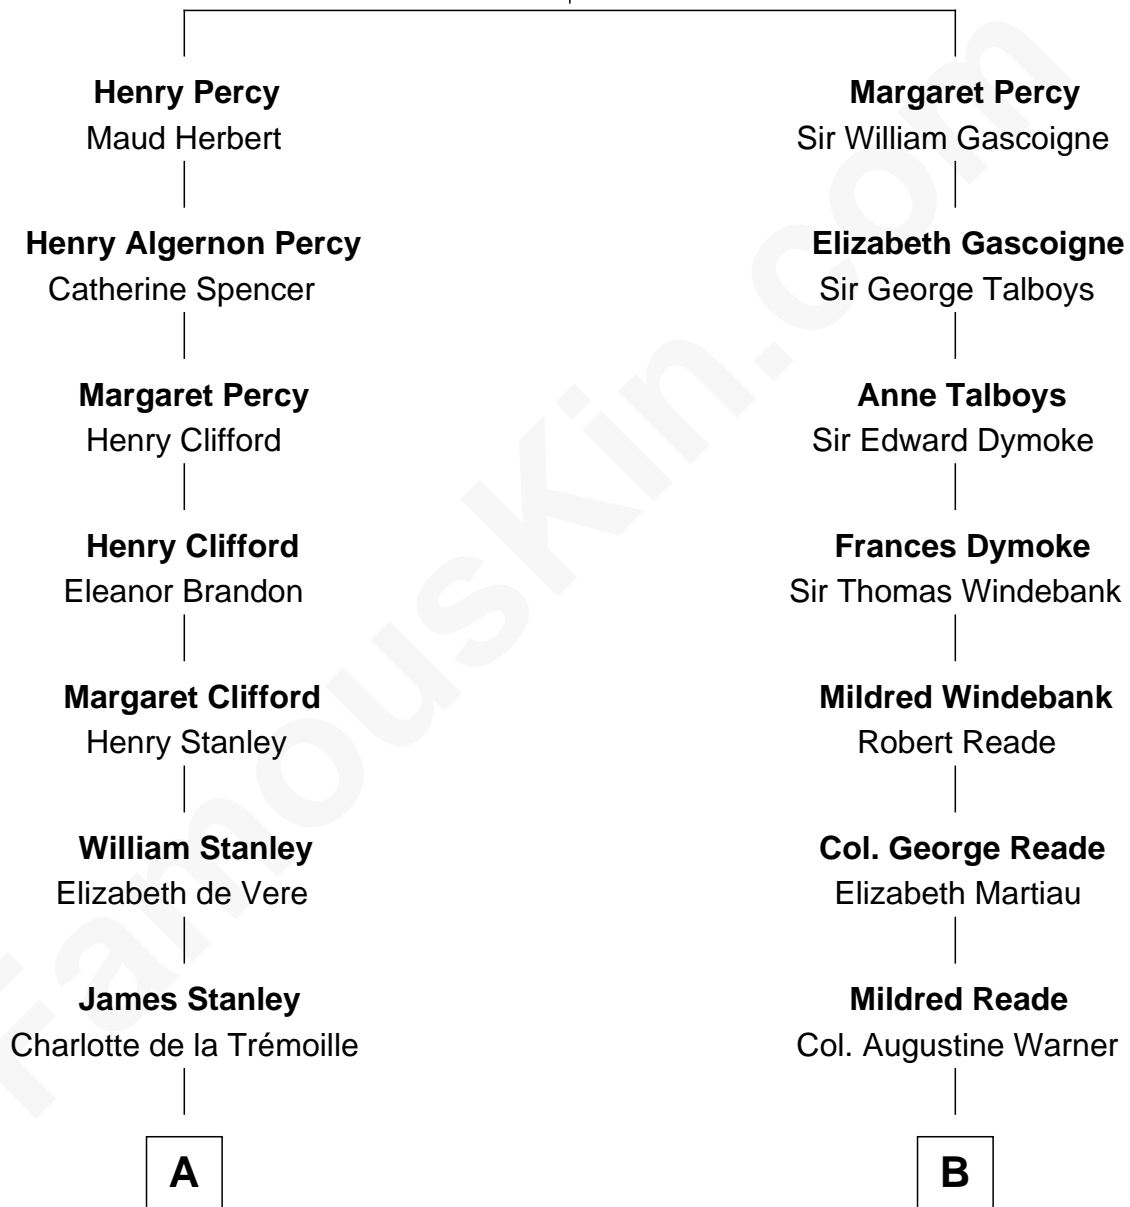

FamousKin.com

Relationship Chart of

Cara Delevingne

Fashion Model and Movie Actress

9th cousin 10 times removed of

George Washington

1st U.S. President

Sir Henry Percy
Eleanor Poynings

C

—
Jane Armyne Sheffield

Sir Jocelyn Edward Greville Stevens

—
Pandora Anne Stevens

Charles Hamar Delevingne

—
Cara Delevingne

Model and Actress

FamousKin.com