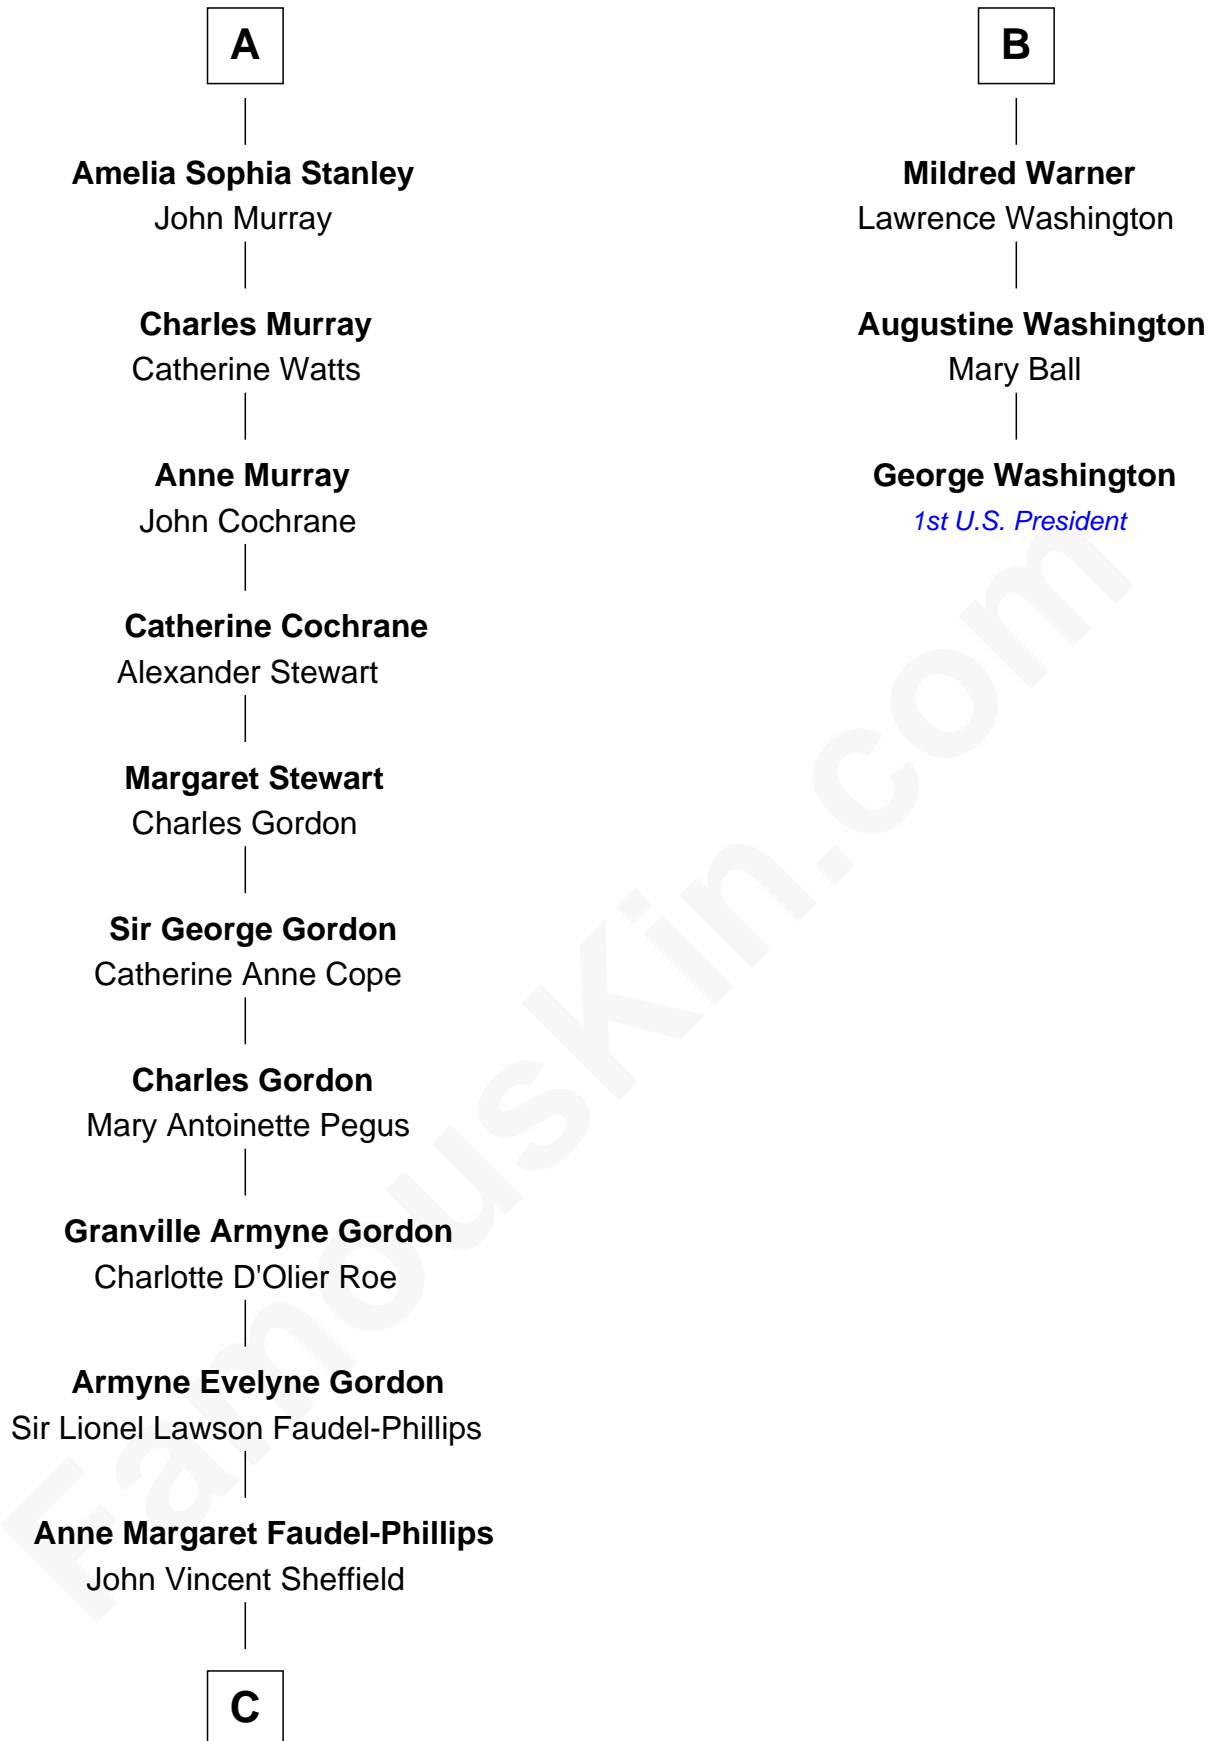

FamousKin.com

Relationship Chart of

Cara Delevingne

Fashion Model and Movie Actress

9th cousin 10 times removed of

George Washington

1st U.S. President

Sir Henry Percy
Eleanor Poynings

C

—
Jane Armyne Sheffield

Sir Jocelyn Edward Greville Stevens

—
Pandora Anne Stevens

Charles Hamar Delevingne

—
Cara Delevingne

Model and Actress

FamousKin.com