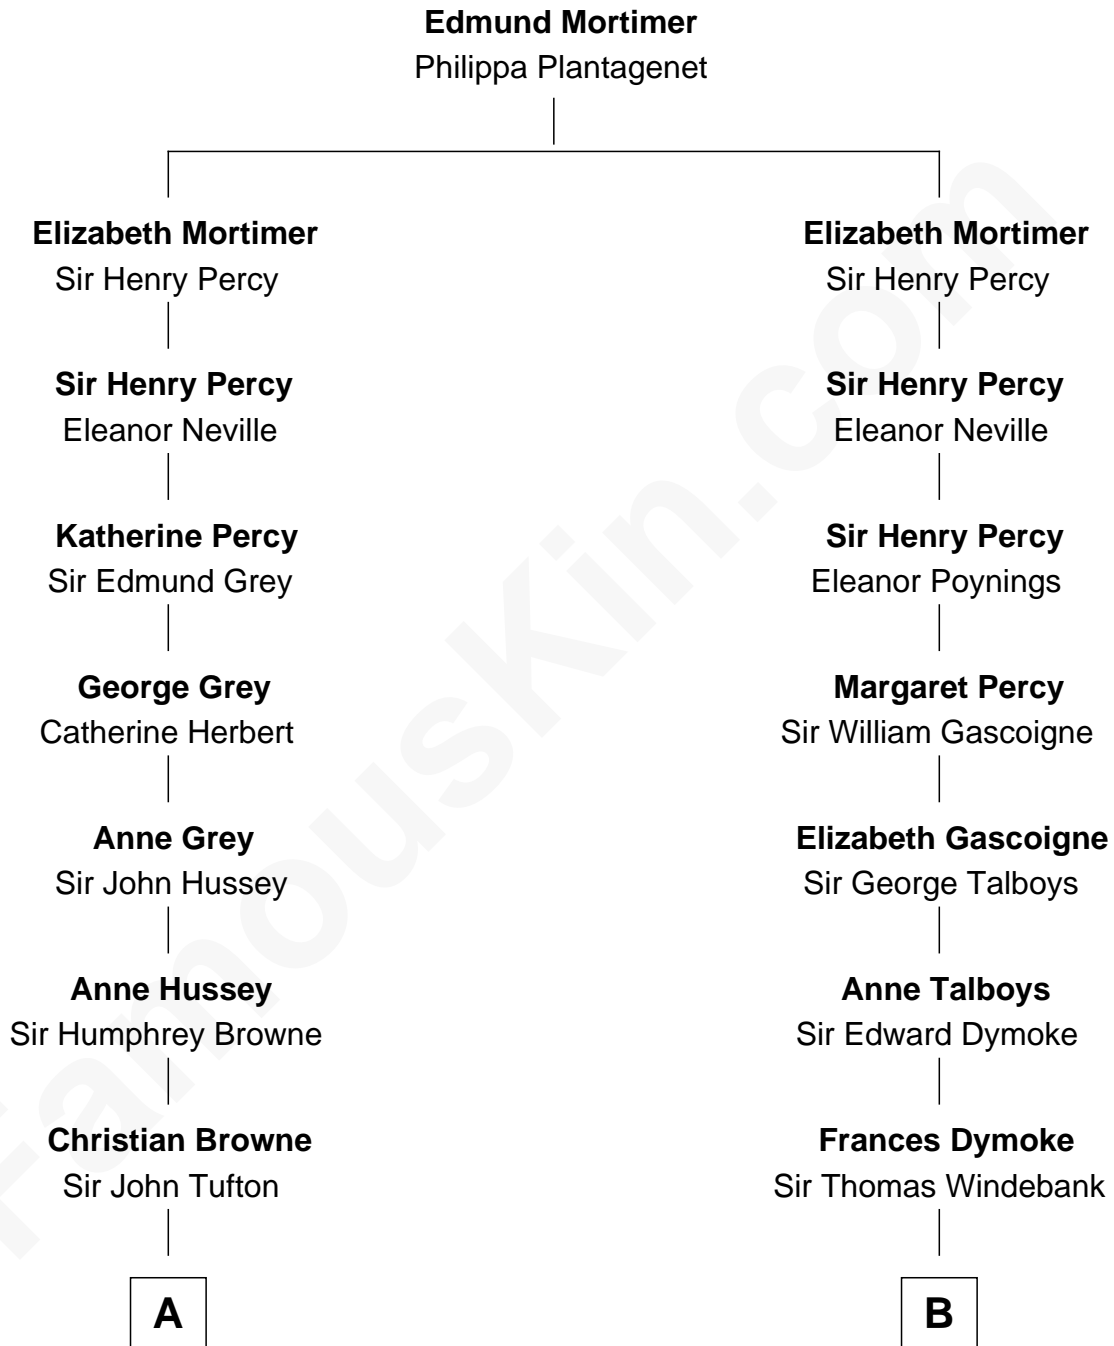

FamousKin.com

Relationship Chart of

Cara Delevingne

Fashion Model and Movie Actress

12th cousin 8 times removed of

George Washington

1st U.S. President

C

Anne Margaret Faudel-Phillips

John Vincent Sheffield

Jane Armyne Sheffield

Sir Jocelyn Edward Greville Stevens

Pandora Anne Stevens

Charles Hamar Delevingne

Cara Delevingne

Model and Actress