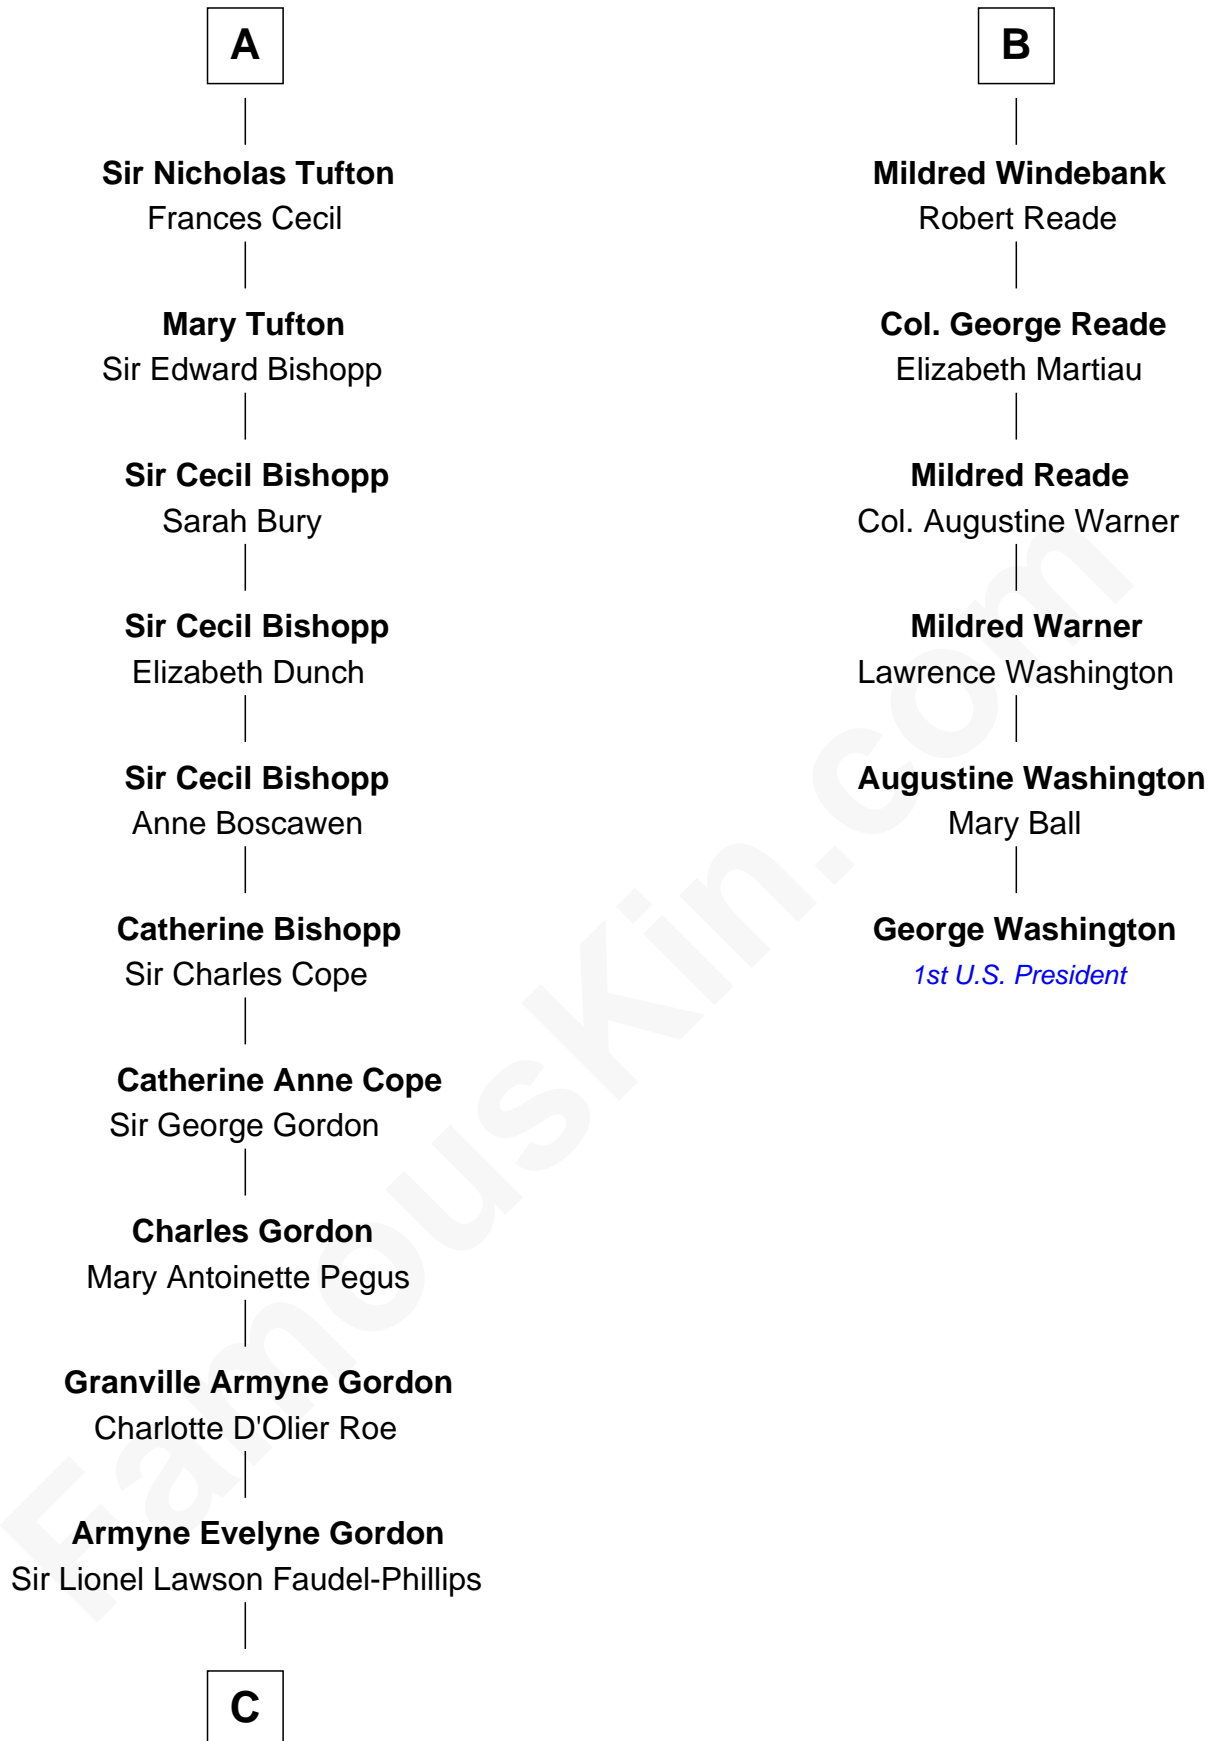

FamousKin.com

Relationship Chart of

Cara Delevingne

Fashion Model and Movie Actress

12th cousin 8 times removed of

George Washington

1st U.S. President

C

Anne Margaret Faudel-Phillips

John Vincent Sheffield

Jane Armyne Sheffield

Sir Jocelyn Edward Greville Stevens

Pandora Anne Stevens

Charles Hamar Delevingne

Cara Delevingne

Model and Actress