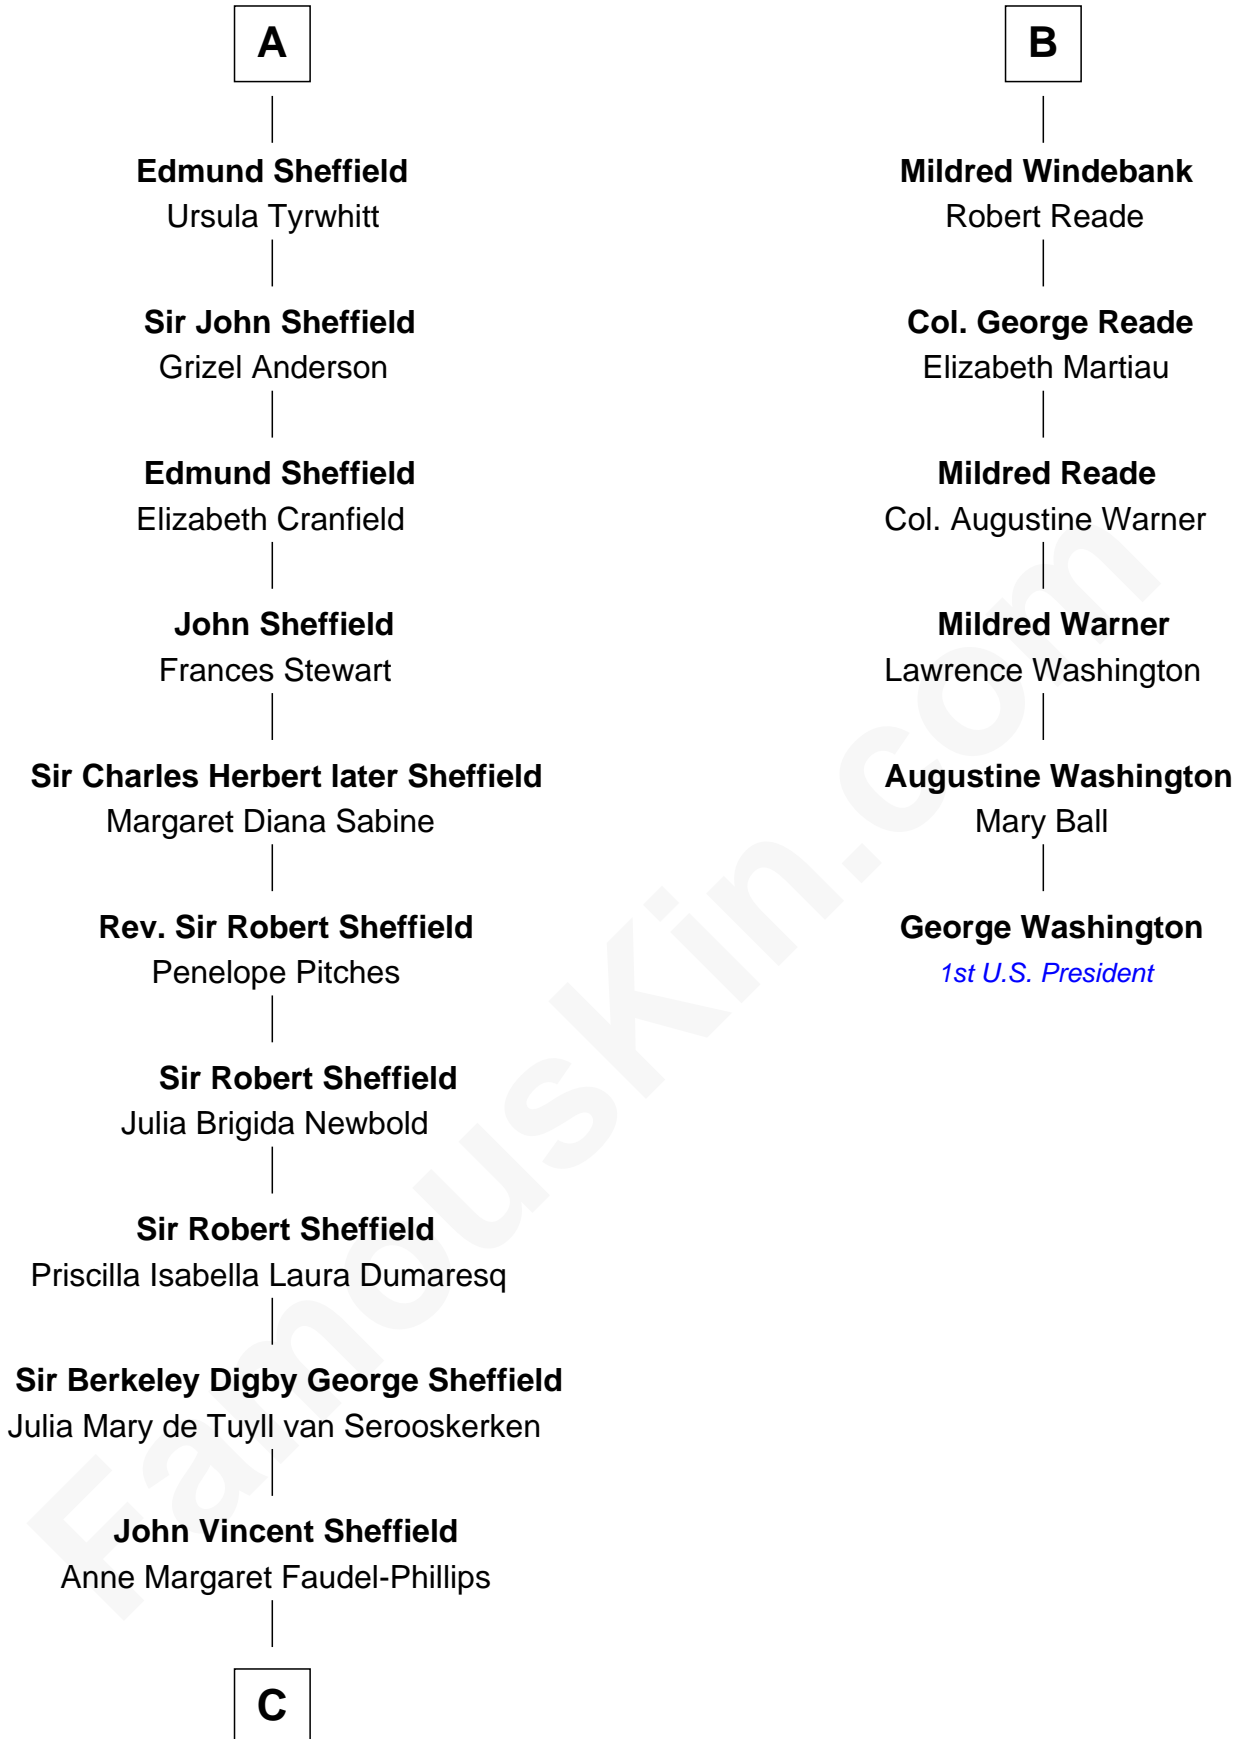

## Relationship Chart of

### Cara Delevingne

*Fashion Model and Movie Actress*

12th cousin 7 times removed of

### George Washington

*1st U.S. President*

**John of Gaunt**

Katherine Roet

**C**

**Jane Armyne Sheffield**

Sir Jocelyn Edward Greville Stevens

**Pandora Anne Stevens**