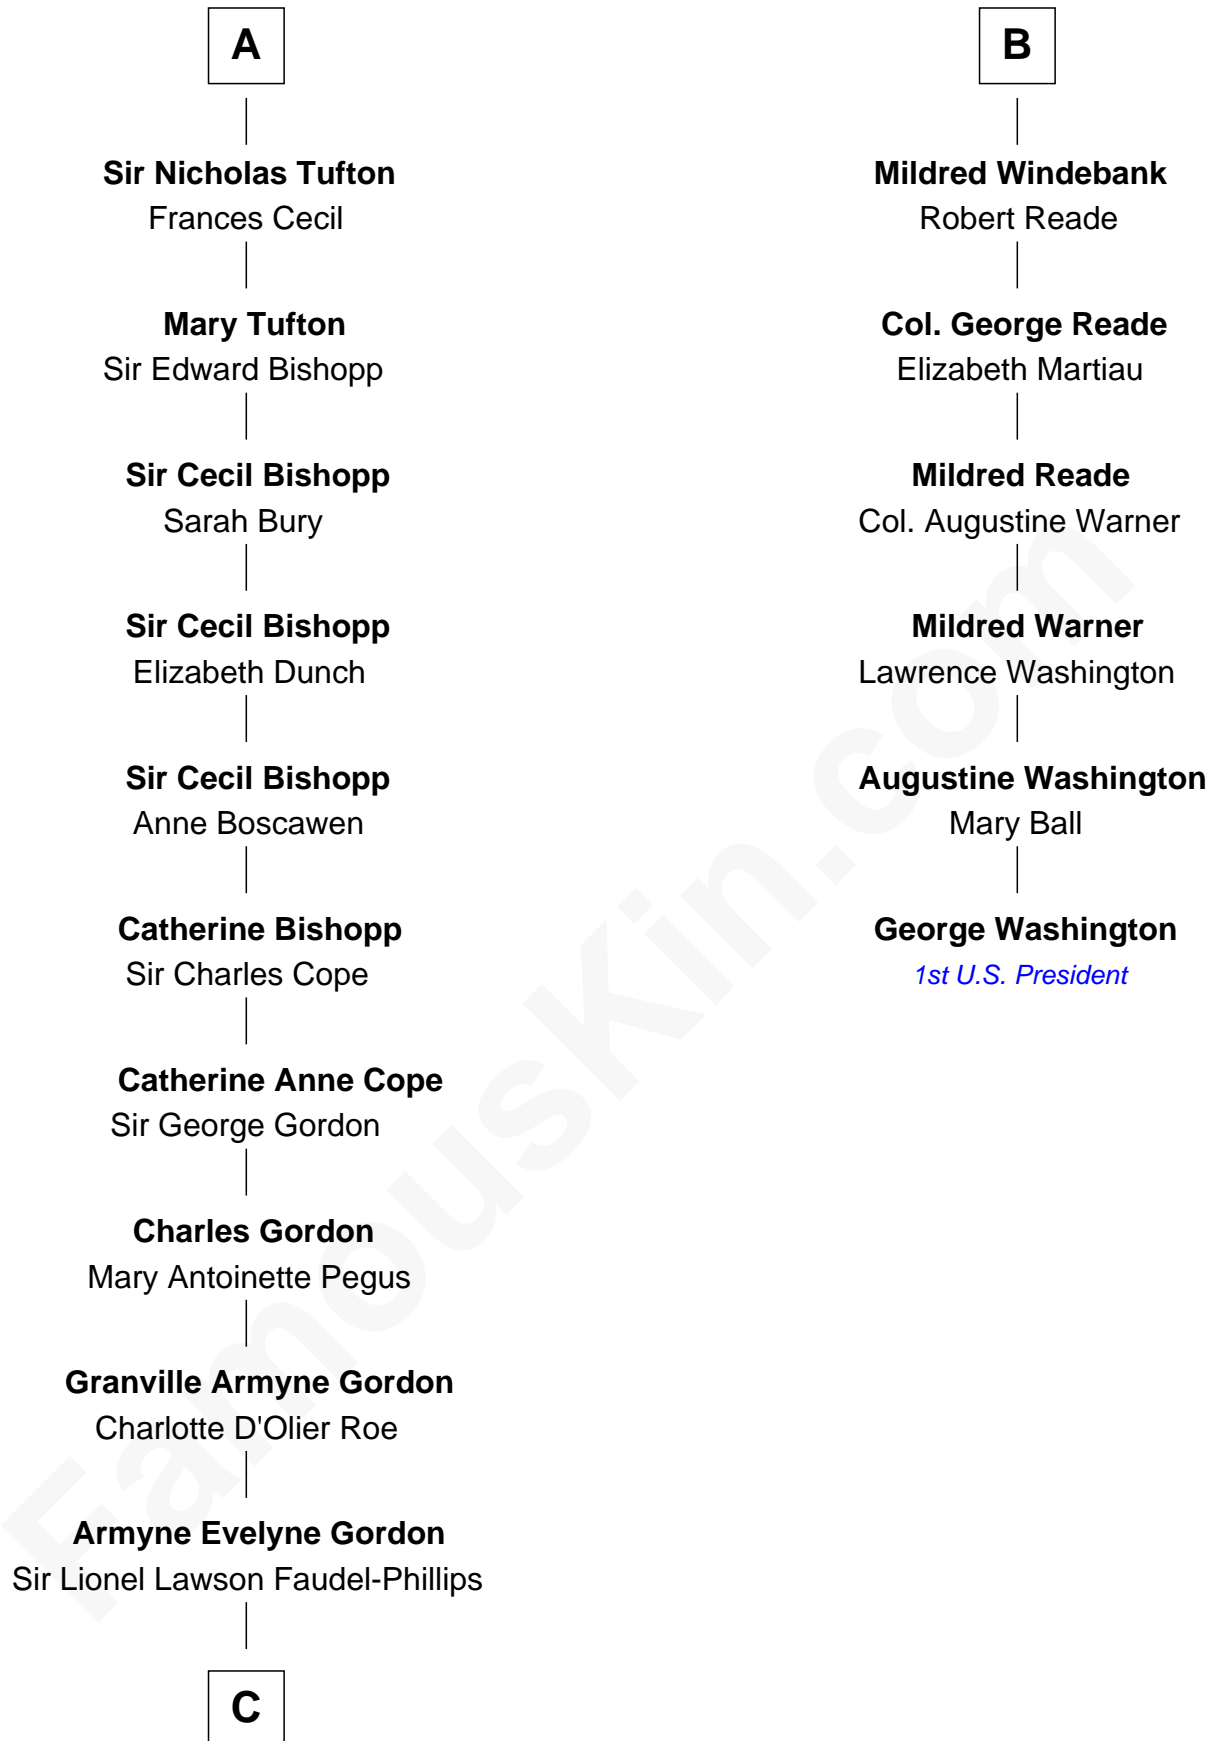

FamousKin.com Relationship Chart of

Cara Delevingne

Fashion Model and Movie Actress

12th cousin 8 times removed of

George Washington

1st U.S. President

Sir Henry Percy
Margaret de Neville

Sir Henry Percy
Elizabeth Mortimer

Sir Henry Percy
Elizabeth Mortimer

Sir Henry Percy
Eleanor Neville

Sir Henry Percy
Eleanor Neville

Katherine Percy
Sir Edmund Grey

Sir Henry Percy
Eleanor Poynings

George Grey
Catherine Herbert

Margaret Percy
Sir William Gascoigne

Anne Grey
Sir John Hussey

Elizabeth Gascoigne
Sir George Talboys

Anne Hussey
Sir Humphrey Browne

Anne Talboys
Sir Edward Dymoke

Christian Browne
Sir John Tufton

Frances Dymoke
Sir Thomas Windebank

A

B