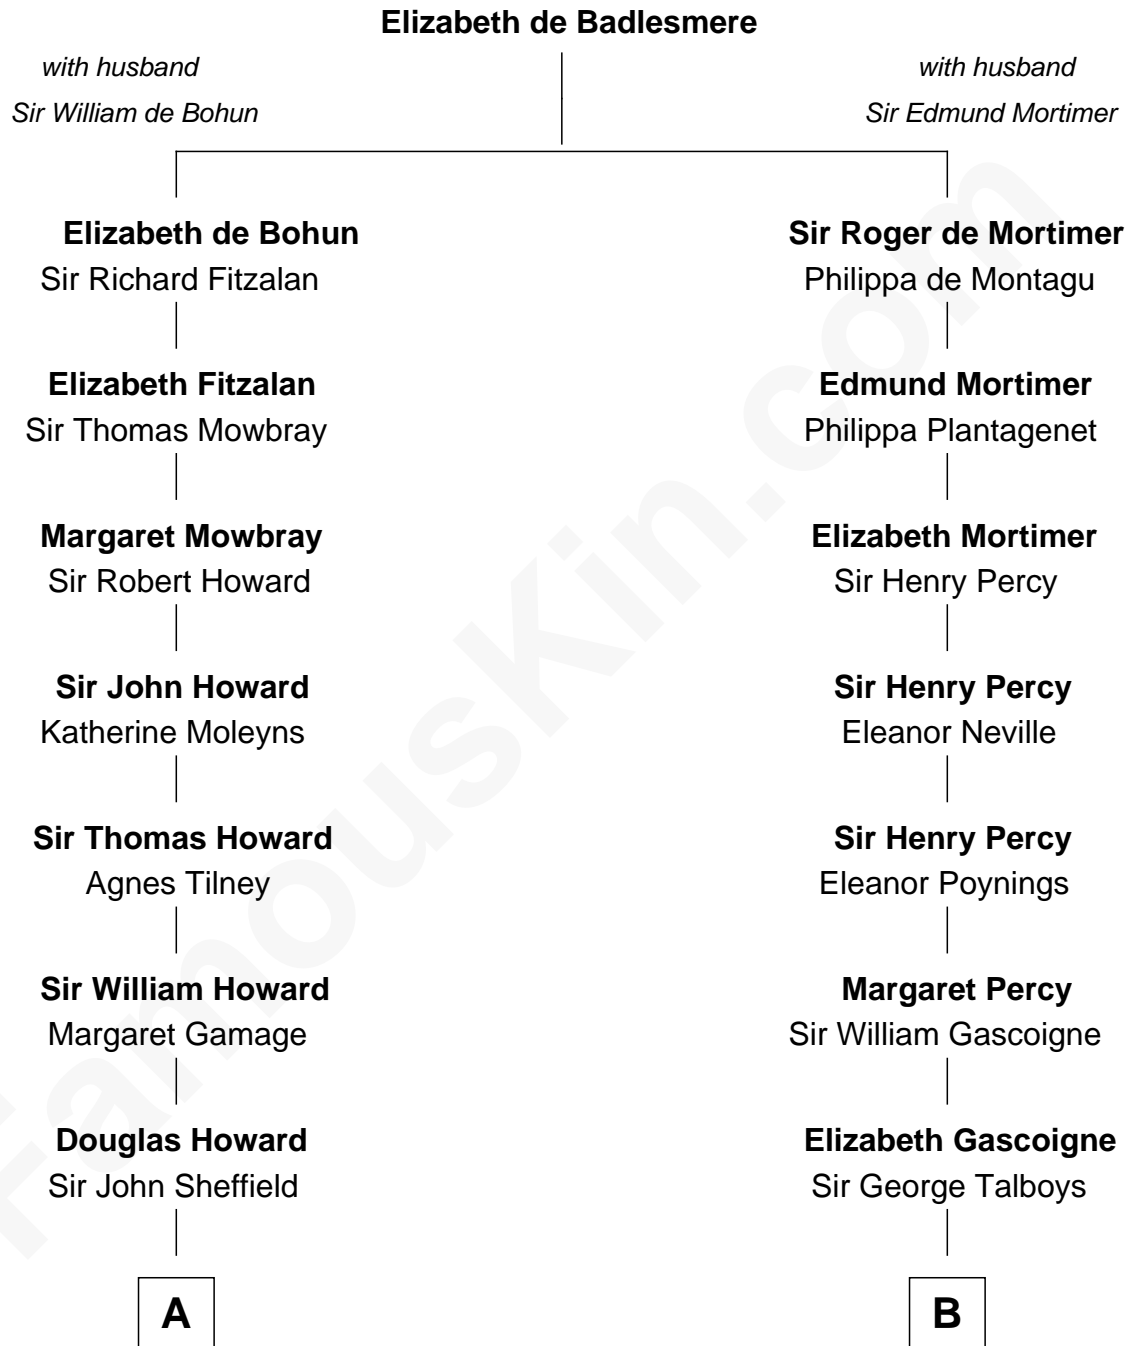

FamousKin.com

Relationship Chart of

Cara Delevingne

Fashion Model and Movie Actress

14th cousin 5 times removed of

George Washington

1st U.S. President

C

—
Jane Armyne Sheffield

Sir Jocelyn Edward Greville Stevens

—
Pandora Anne Stevens

Charles Hamar Delevingne

—
Cara Delevingne

Model and Actress

FamousKin.com