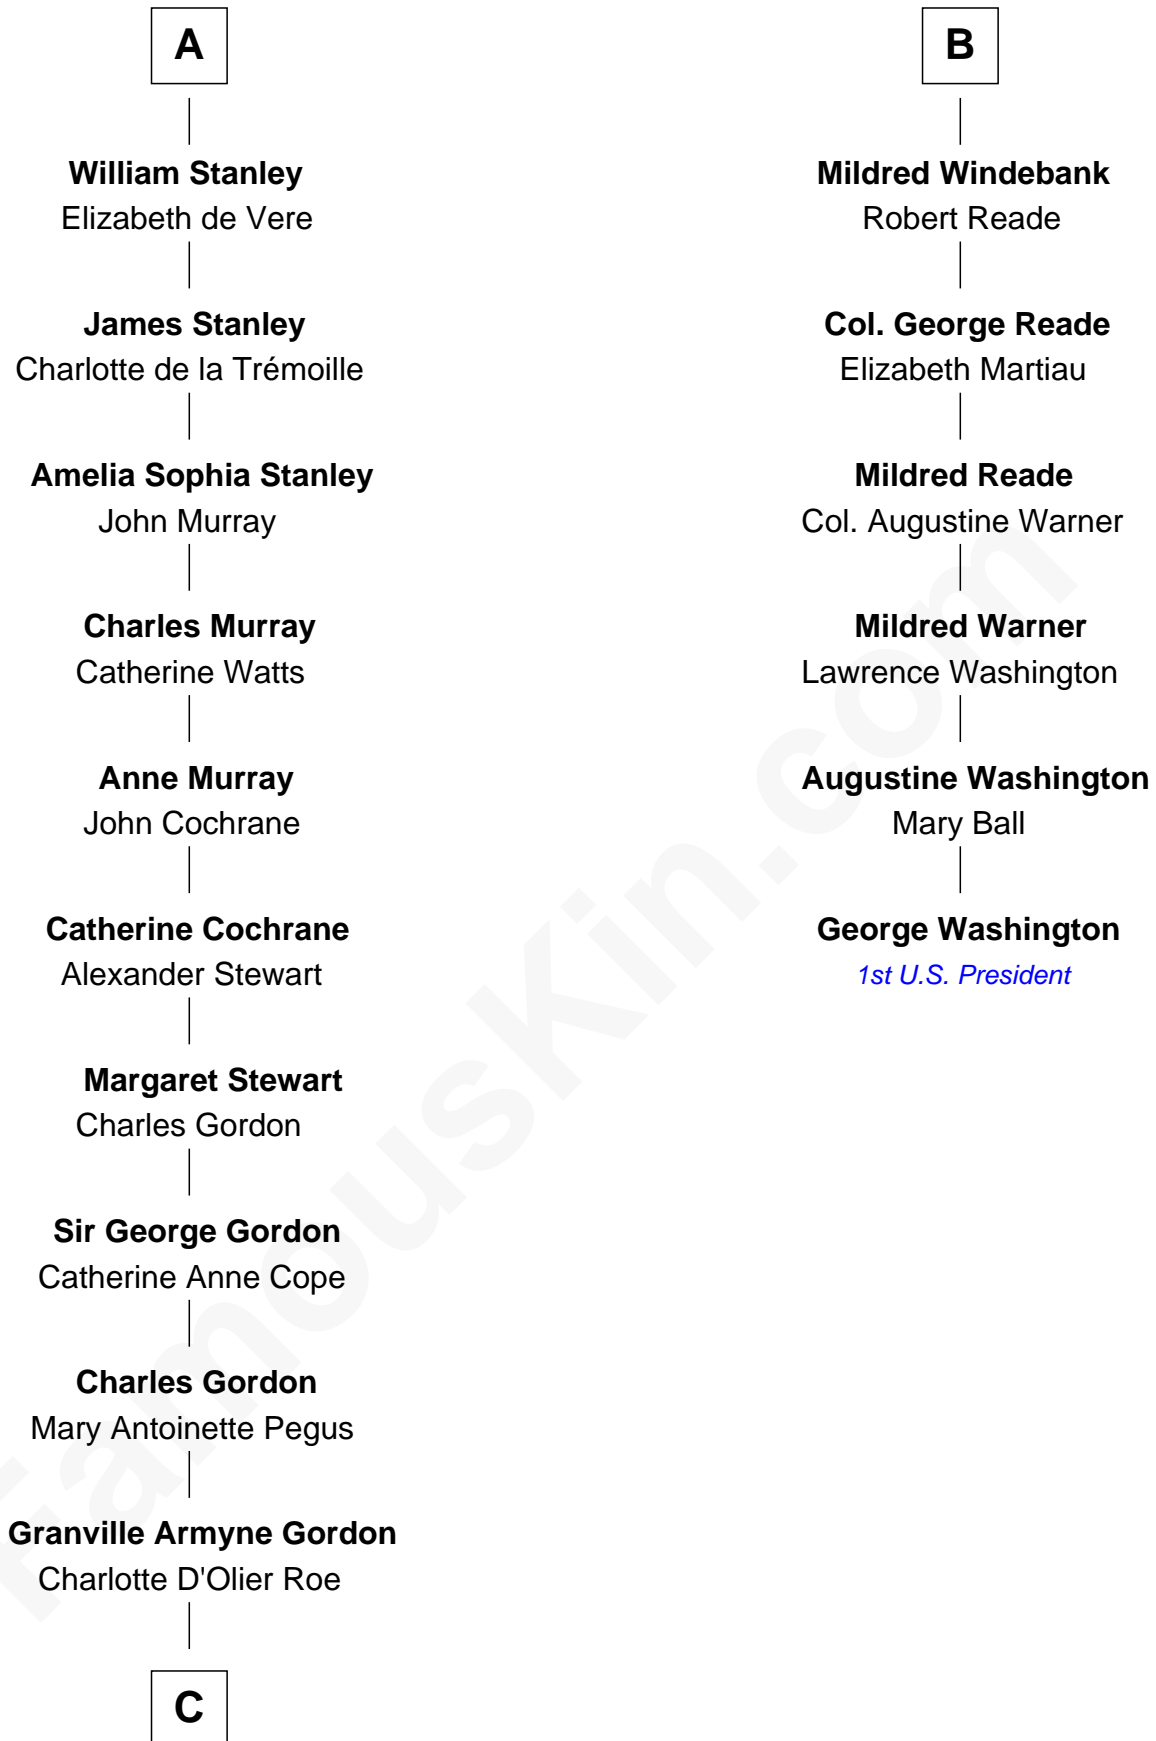

FamousKin.com

Relationship Chart of

Cara Delevingne

Fashion Model and Movie Actress

12th cousin 9 times removed of

George Washington

1st U.S. President

C

Armyne Evelyne Gordon

Sir Lionel Lawson Faudel-Phillips

Anne Margaret Faudel-Phillips

John Vincent Sheffield

Jane Armyne Sheffield

Sir Jocelyn Edward Greville Stevens

Pandora Anne Stevens

Charles Hamar Delevingne

Cara Delevingne

Model and Actress