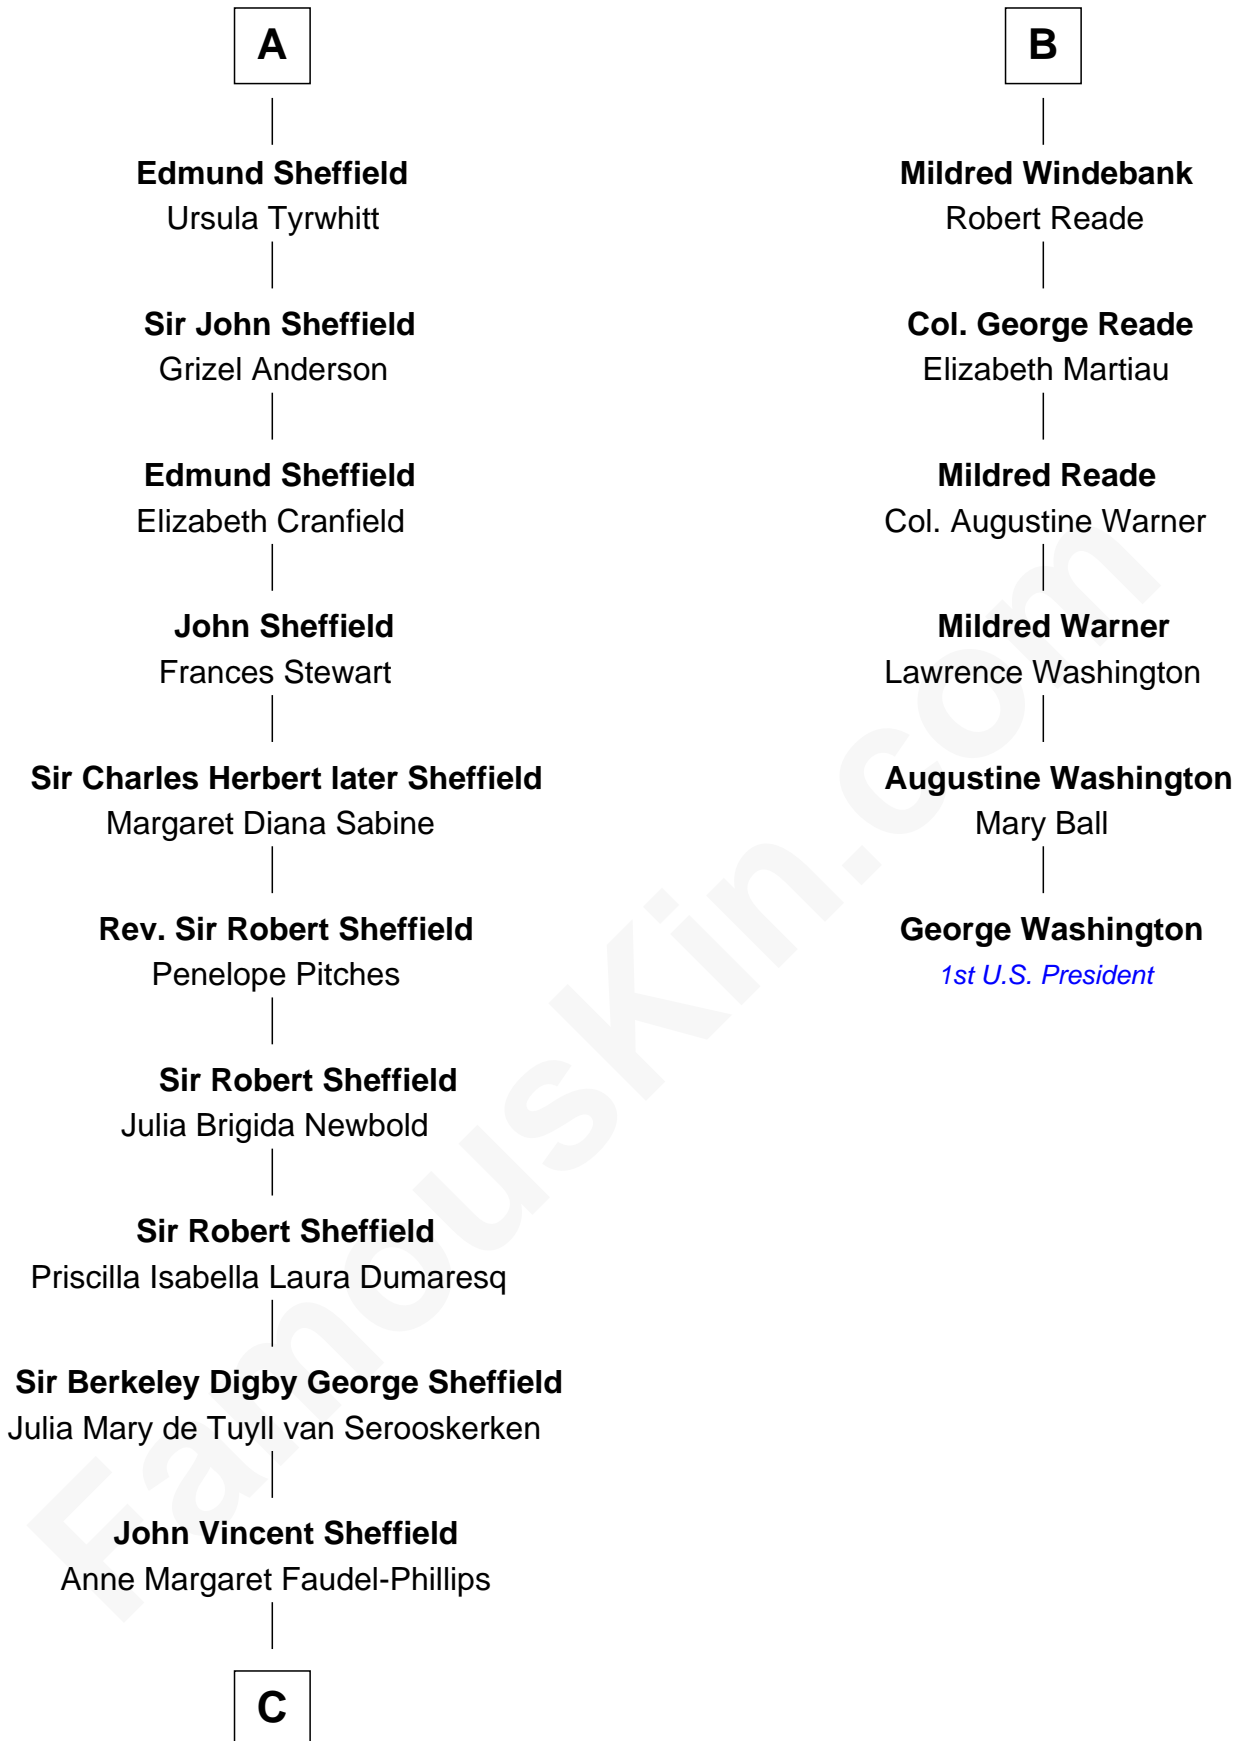

FamousKin.com

Relationship Chart of

Cara Delevingne

Fashion Model and Movie Actress

12th cousin 7 times removed of

George Washington

1st U.S. President

Sir John de Neville

Joan le Strange

Jane Stanley

Sir Robert Sheffield

Edmund Sheffield

Anne de Vere

Sir John Sheffield

Douglas Howard

A

Elizabeth Gascoigne

Sir George Talboys

Anne Talboys

Sir Edward Dymoke

Frances Dymoke

Sir Thomas Windebank

B

C