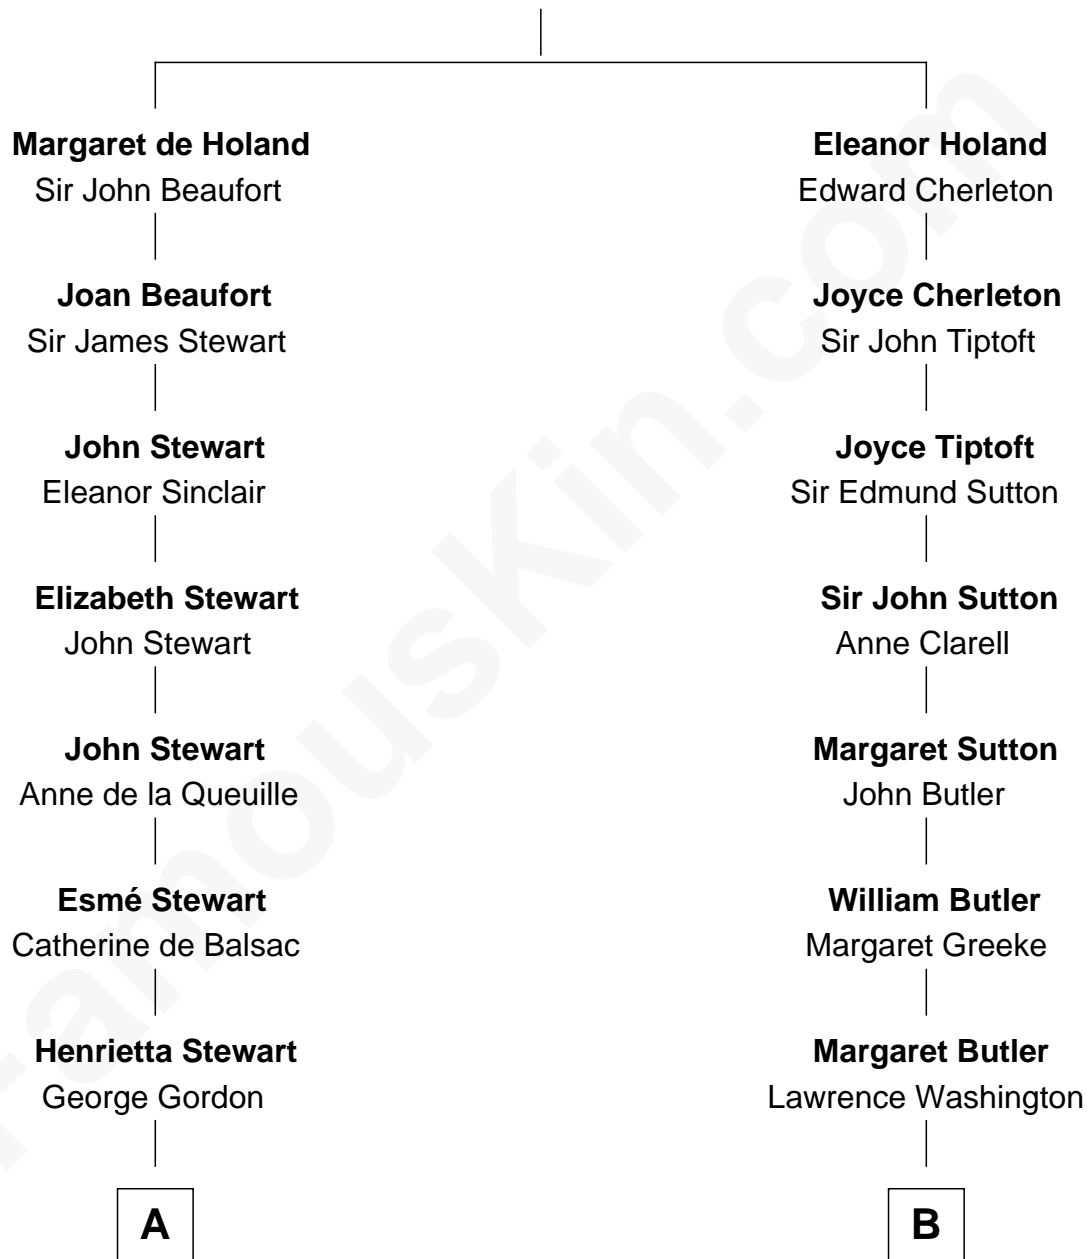

FamousKin.com

Relationship Chart of

Cara Delevingne

Fashion Model and Movie Actress

11th cousin 8 times removed of

George Washington

1st U.S. President

Sir Thomas de Holand

Alice Fitzalan

C

—
Jane Armyne Sheffield

Sir Jocelyn Edward Greville Stevens

—
Pandora Anne Stevens

Charles Hamar Delevingne

—
Cara Delevingne

Model and Actress