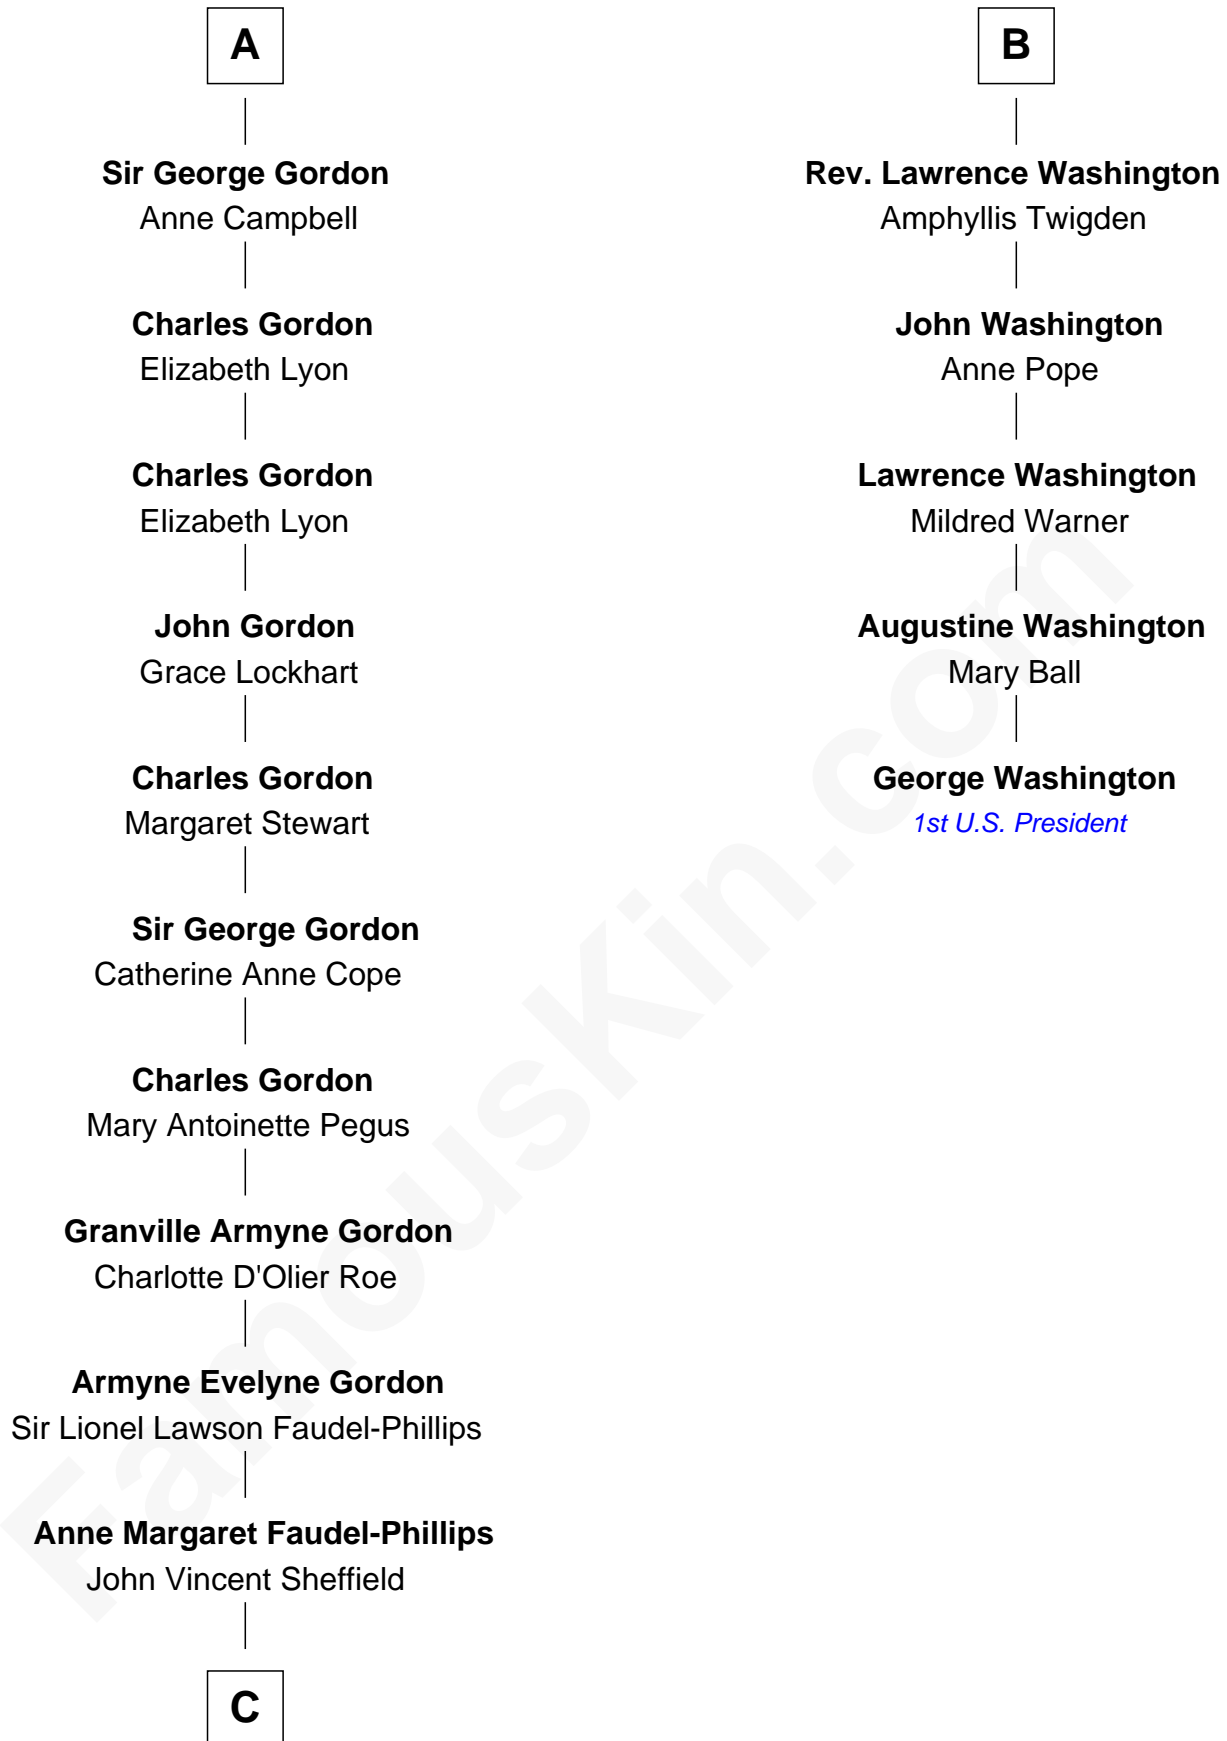

FamousKin.com

Relationship Chart of

Cara Delevingne

Fashion Model and Movie Actress

11th cousin 8 times removed of

George Washington

1st U.S. President

Sir Thomas de Holand

Alice Fitzalan

C

—
Jane Armyne Sheffield

Sir Jocelyn Edward Greville Stevens

—
Pandora Anne Stevens

Charles Hamar Delevingne

—
Cara Delevingne

Model and Actress