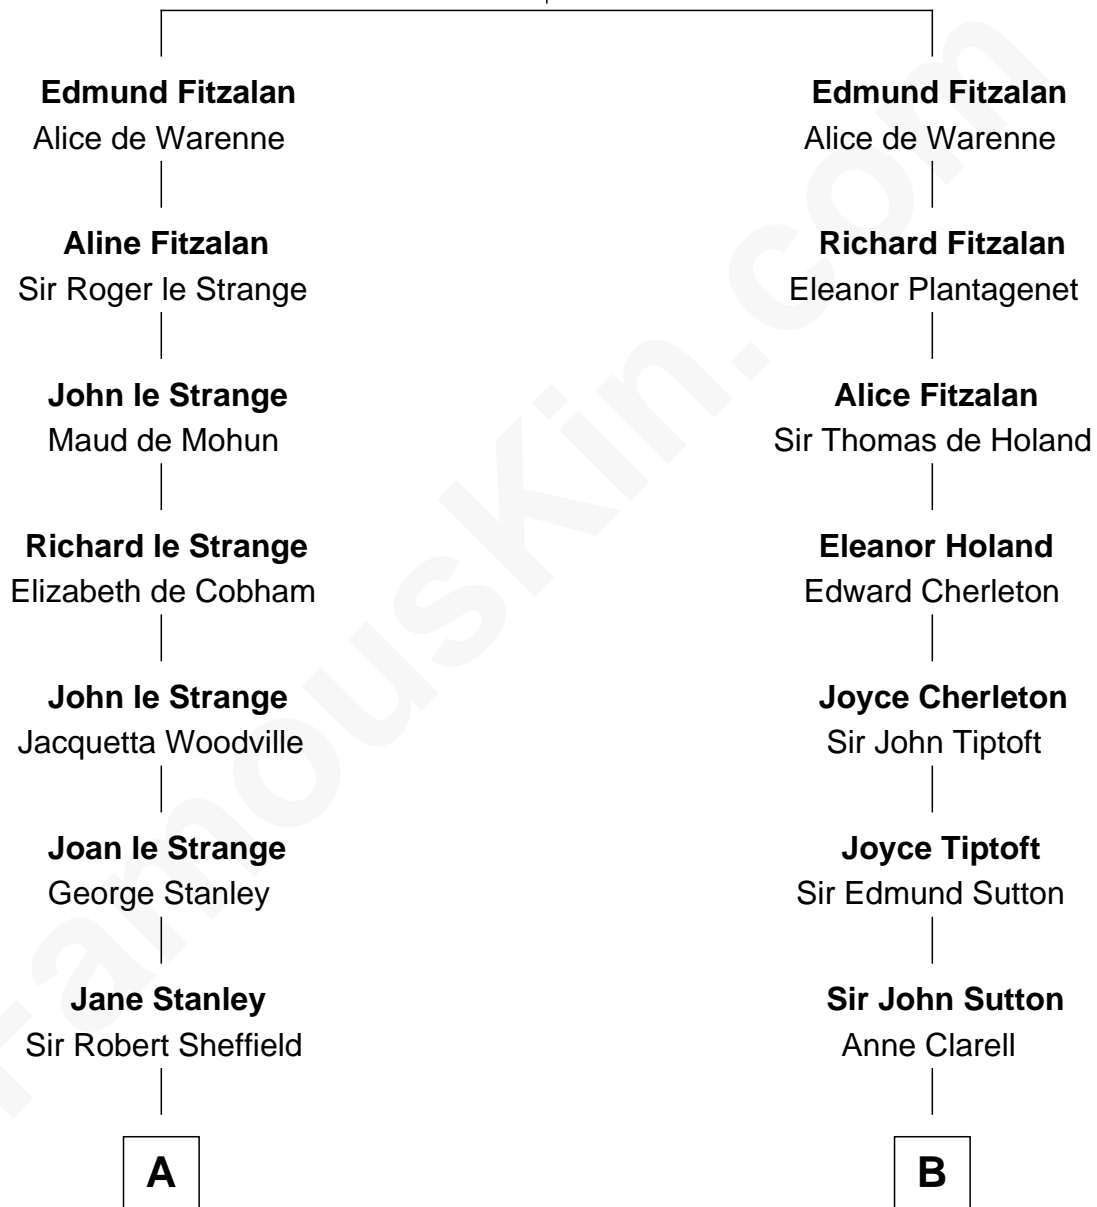

## Relationship Chart of

### Cara Delevingne

*Fashion Model and Movie Actress*

14th cousin 7 times removed of

### George Washington

*1st U.S. President*

**Richard Fitzalan**

Alice de Saluzzo

**C**

**Sir Berkeley Digby George Sheffield**

Julia Mary de Tuyll van Serooskerken

**John Vincent Sheffield**