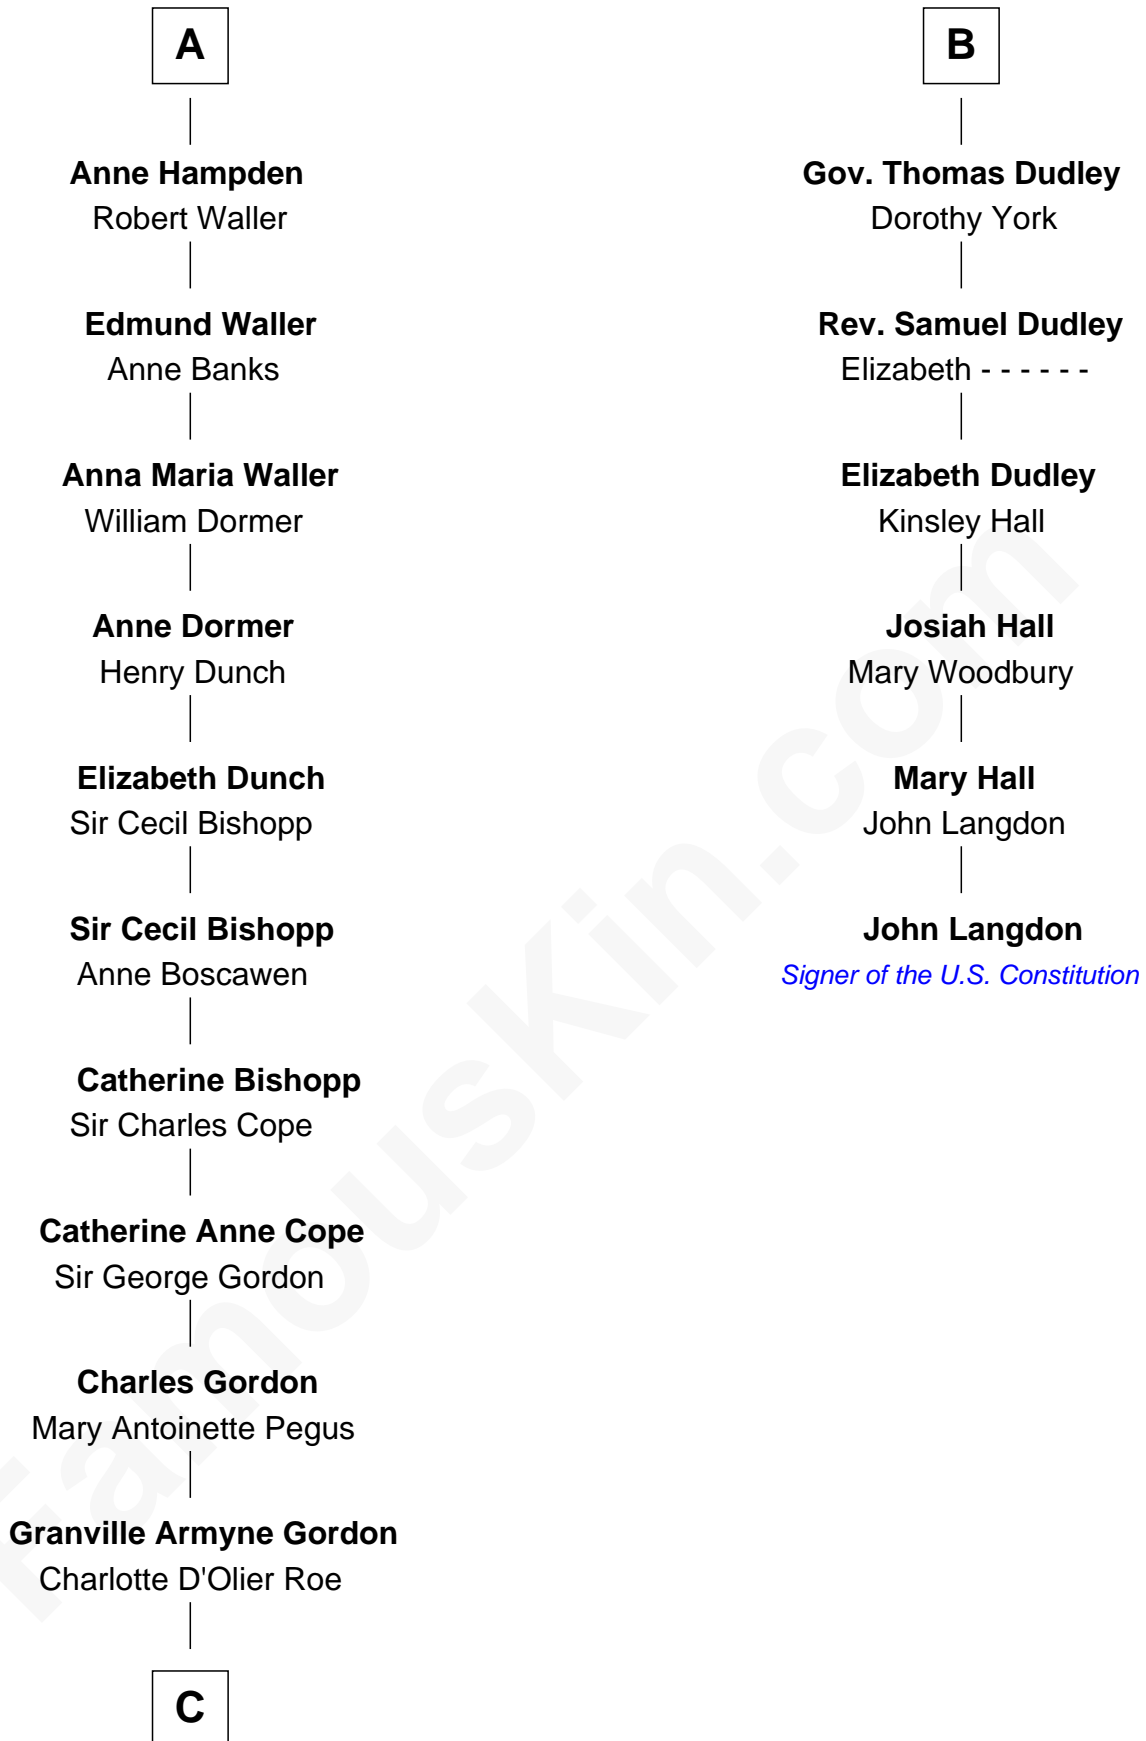

## Relationship Chart of

### Cara Delevingne

*Fashion Model and Movie Actress*

12th cousin 9 times removed of

### John Langdon

*Signer of the U.S. Constitution*

**C**

**Armyne Evelyne Gordon**  
Sir Lionel Lawson Faudel-Phillips

**Anne Margaret Faudel-Phillips**  
John Vincent Sheffield

**Jane Armyne Sheffield**  
Sir Jocelyn Edward Greville Stevens