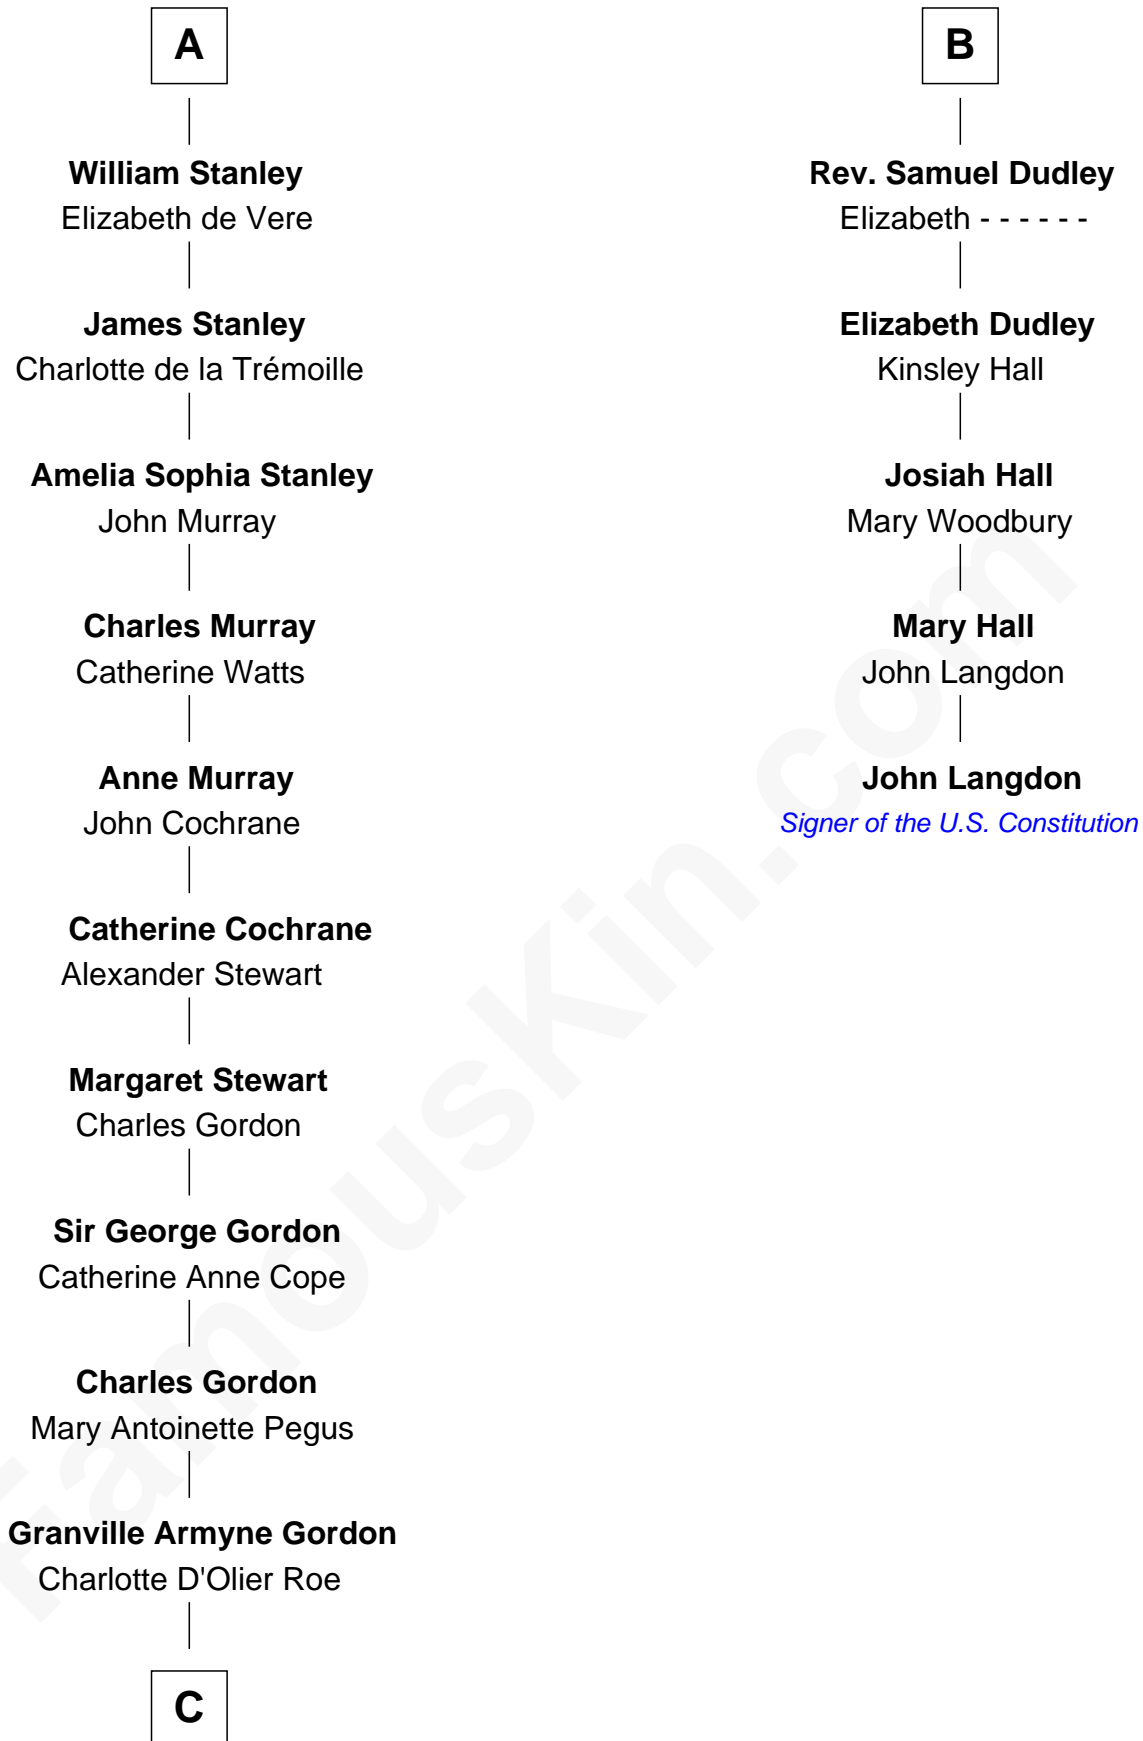

## Relationship Chart of

### Cara Delevingne

*Fashion Model and Movie Actress*

11th cousin 10 times removed of

### John Langdon

*Signer of the U.S. Constitution*

**C**

**Armyne Evelyne Gordon**

Sir Lionel Lawson Faudel-Phillips

**Anne Margaret Faudel-Phillips**

John Vincent Sheffield

**Jane Armyne Sheffield**

Sir Jocelyn Edward Greville Stevens

**Pandora Anne Stevens**

Charles Hamar Delevingne

**Cara Delevingne**

*Model and Actress*