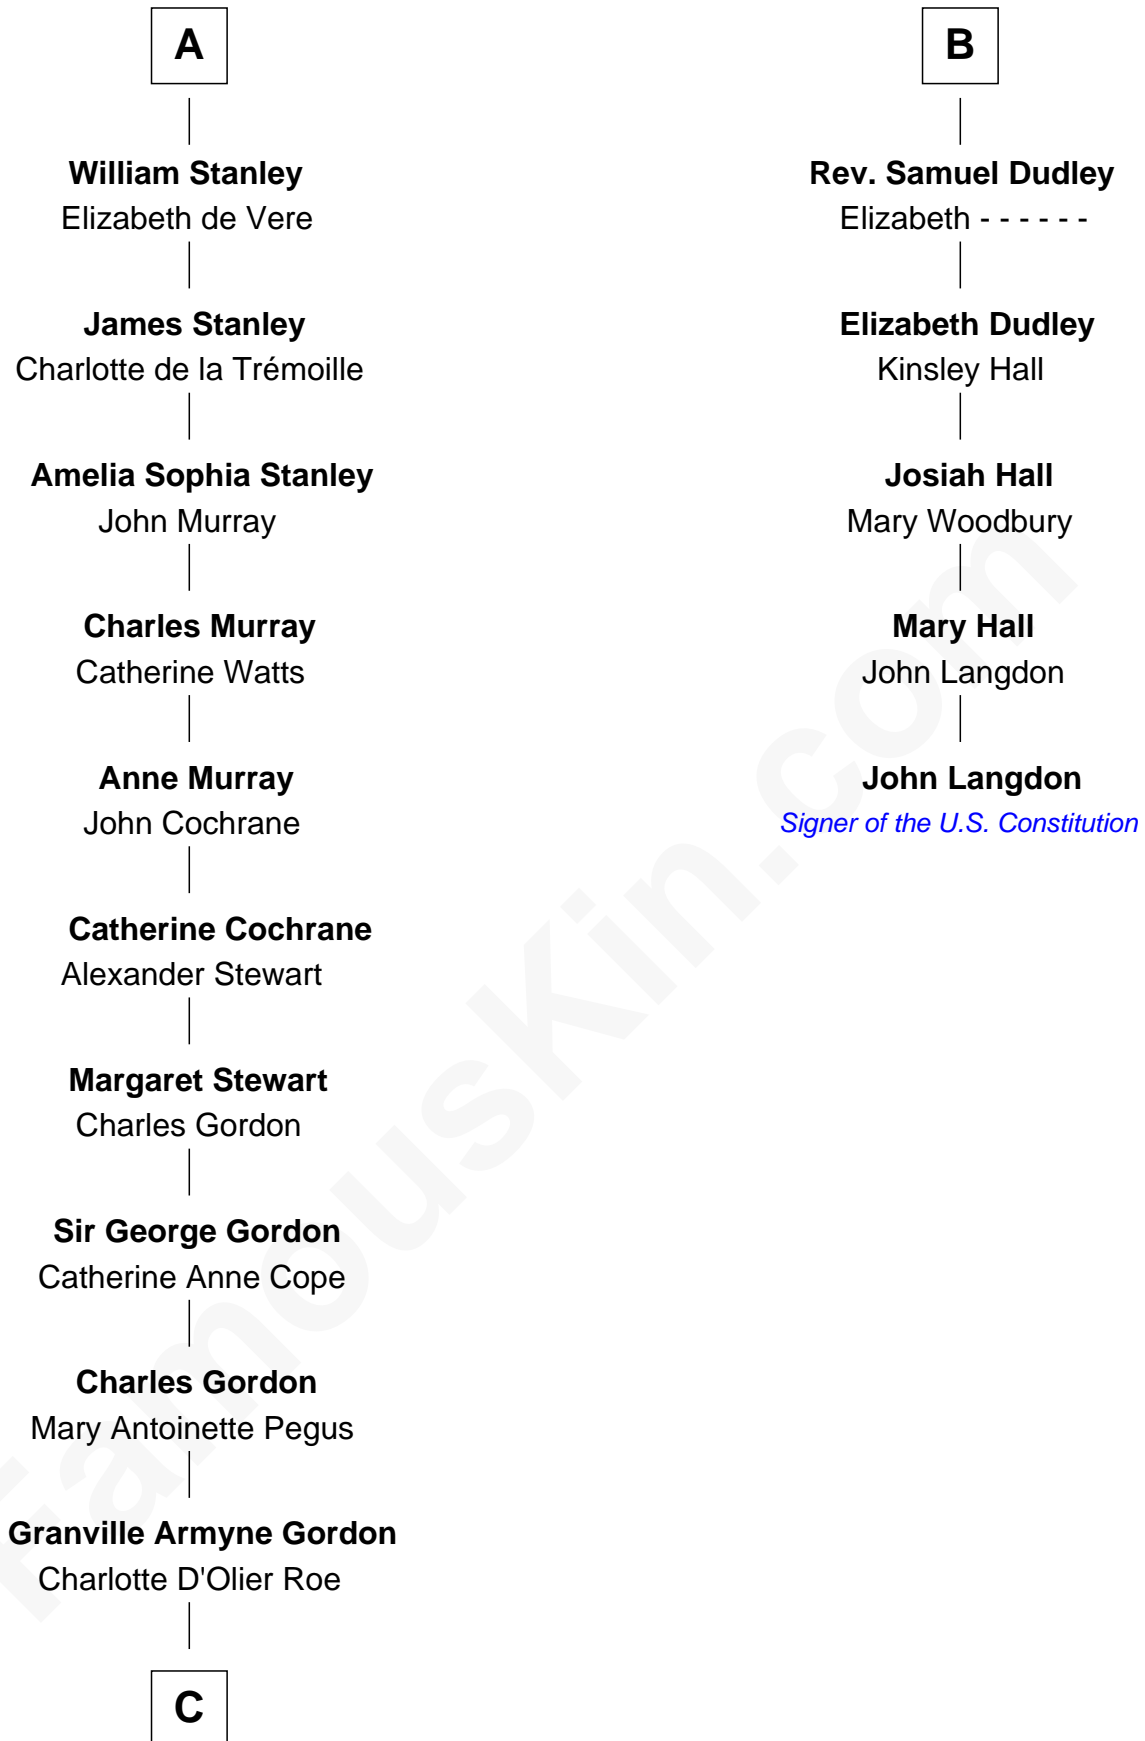

FamousKin.com

Relationship Chart of

Cara Delevingne

Fashion Model and Movie Actress

11th cousin 10 times removed of

John Langdon

Signer of the U.S. Constitution

C

Armyne Evelyne Gordon
Sir Lionel Lawson Faudel-Phillips

Anne Margaret Faudel-Phillips
John Vincent Sheffield

Jane Armyne Sheffield
Sir Jocelyn Edward Greville Stevens

Pandora Anne Stevens
Charles Hamar Delevingne