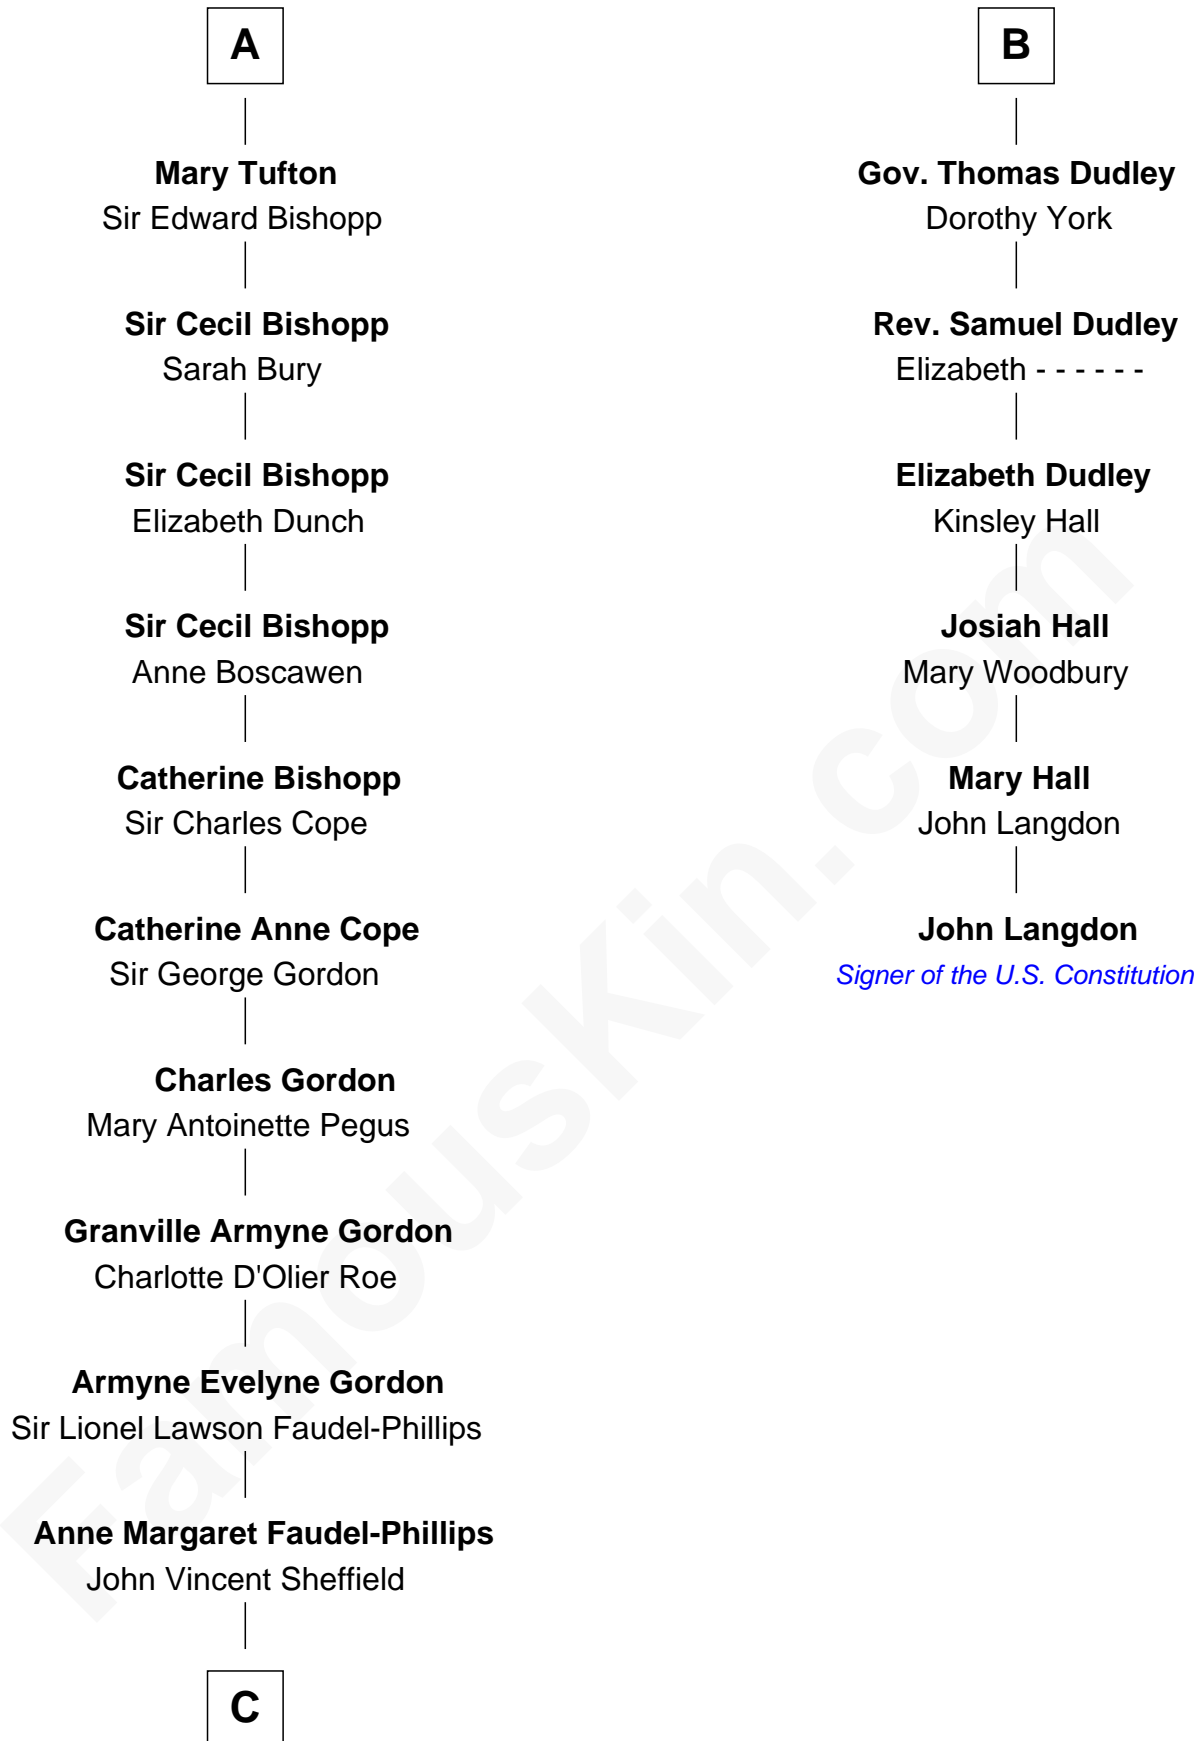

FamousKin.com

Relationship Chart of

Cara Delevingne

Fashion Model and Movie Actress

12th cousin 7 times removed of

John Langdon

Signer of the U.S. Constitution

C

—
Jane Armyne Sheffield

Sir Jocelyn Edward Greville Stevens

—
Pandora Anne Stevens

Charles Hamar Delevingne

—
Cara Delevingne

Model and Actress

FamousKin.com