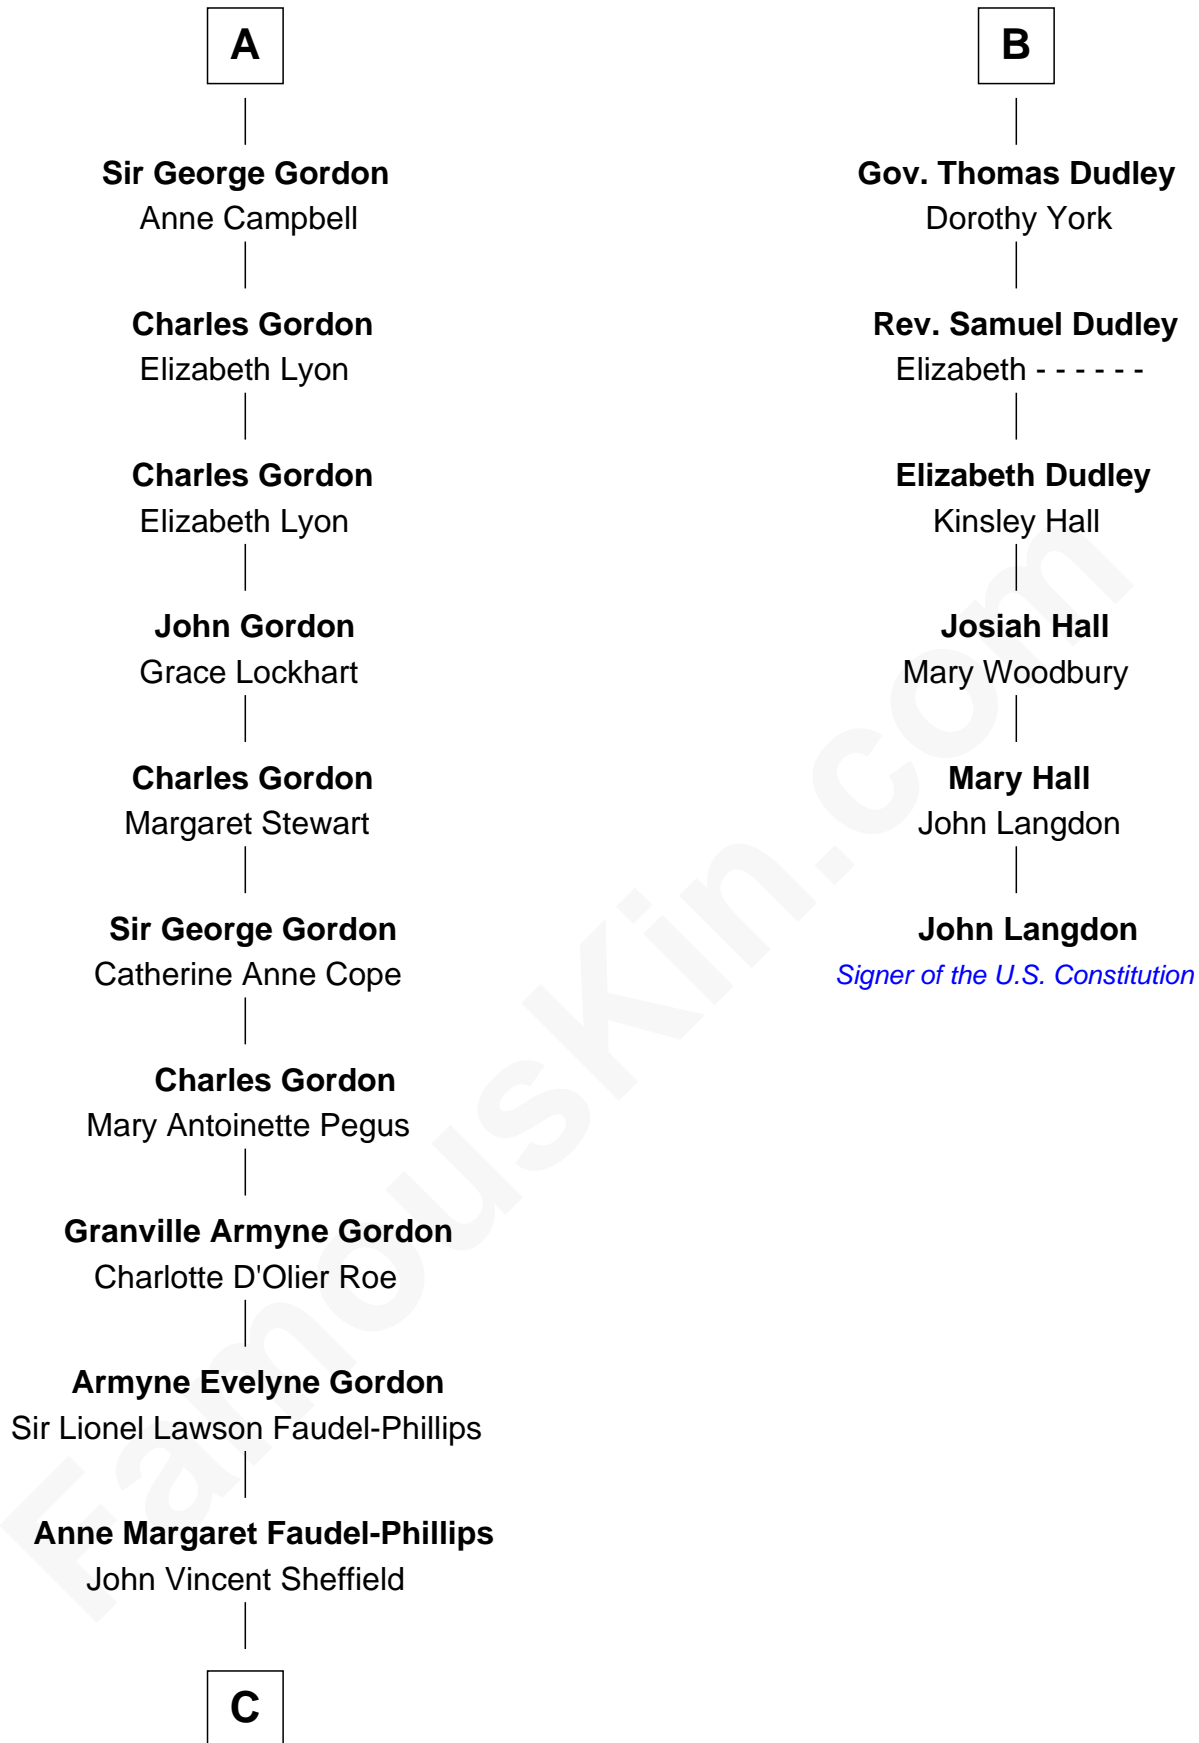

FamousKin.com

Relationship Chart of

Cara Delevingne

Fashion Model and Movie Actress

12th cousin 7 times removed of

John Langdon

Signer of the U.S. Constitution

Sir Thomas de Holand

Alice Fitzalan

C

—
Jane Armyne Sheffield

Sir Jocelyn Edward Greville Stevens

—
Pandora Anne Stevens

Charles Hamar Delevingne

—
Cara Delevingne

Model and Actress