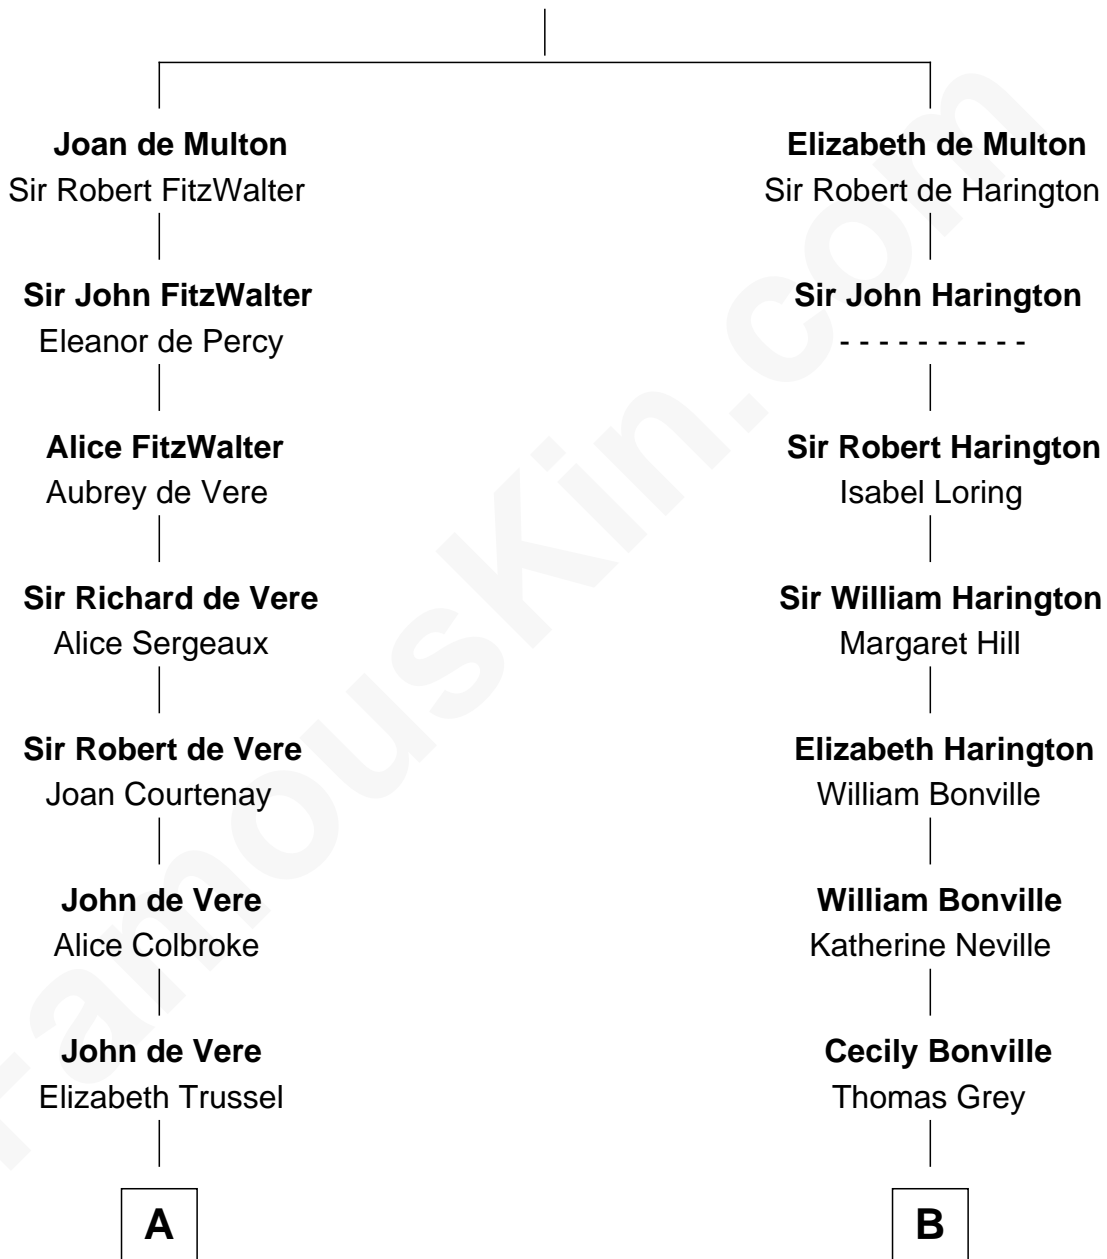

FamousKin.com

Relationship Chart of

Cara Delevingne

Fashion Model and Movie Actress

15th cousin 6 times removed of

John Langdon

Signer of the U.S. Constitution

Sir Thomas de Multon

Eleanor de Burgh

C

Sir Berkeley Digby George Sheffield

Julia Mary de Tuyll van Serooskerken

John Vincent Sheffield

Anne Margaret Faudel-Phillips

Jane Armyne Sheffield

Sir Jocelyn Edward Greville Stevens