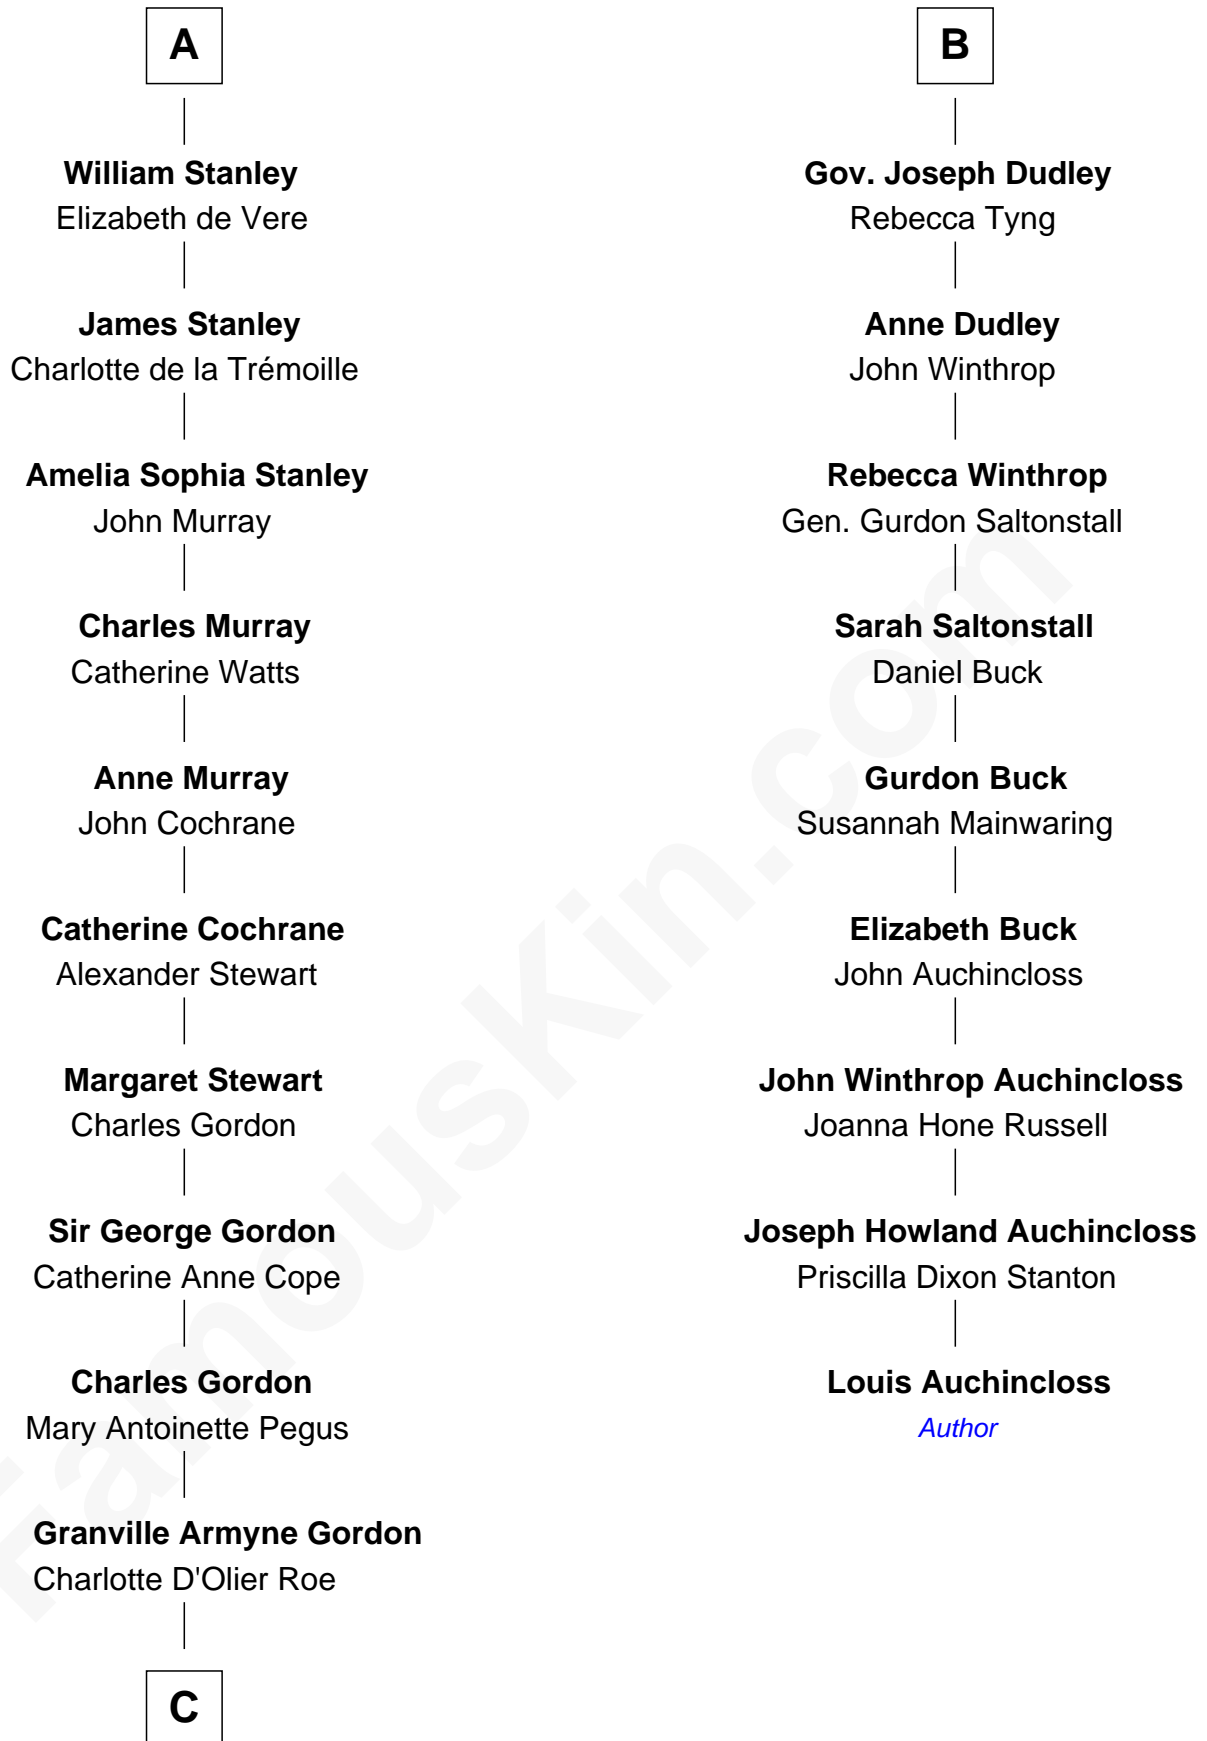

FamousKin.com Relationship Chart of

Cara Delevingne

Fashion Model and Movie Actress

15th cousin 6 times removed of

Louis Auchincloss

Author

C

Armyne Evelyne Gordon

Sir Lionel Lawson Faudel-Phillips

Anne Margaret Faudel-Phillips

John Vincent Sheffield

Jane Armyne Sheffield

Sir Jocelyn Edward Greville Stevens

Pandora Anne Stevens

Charles Hamar Delevingne

Cara Delevingne