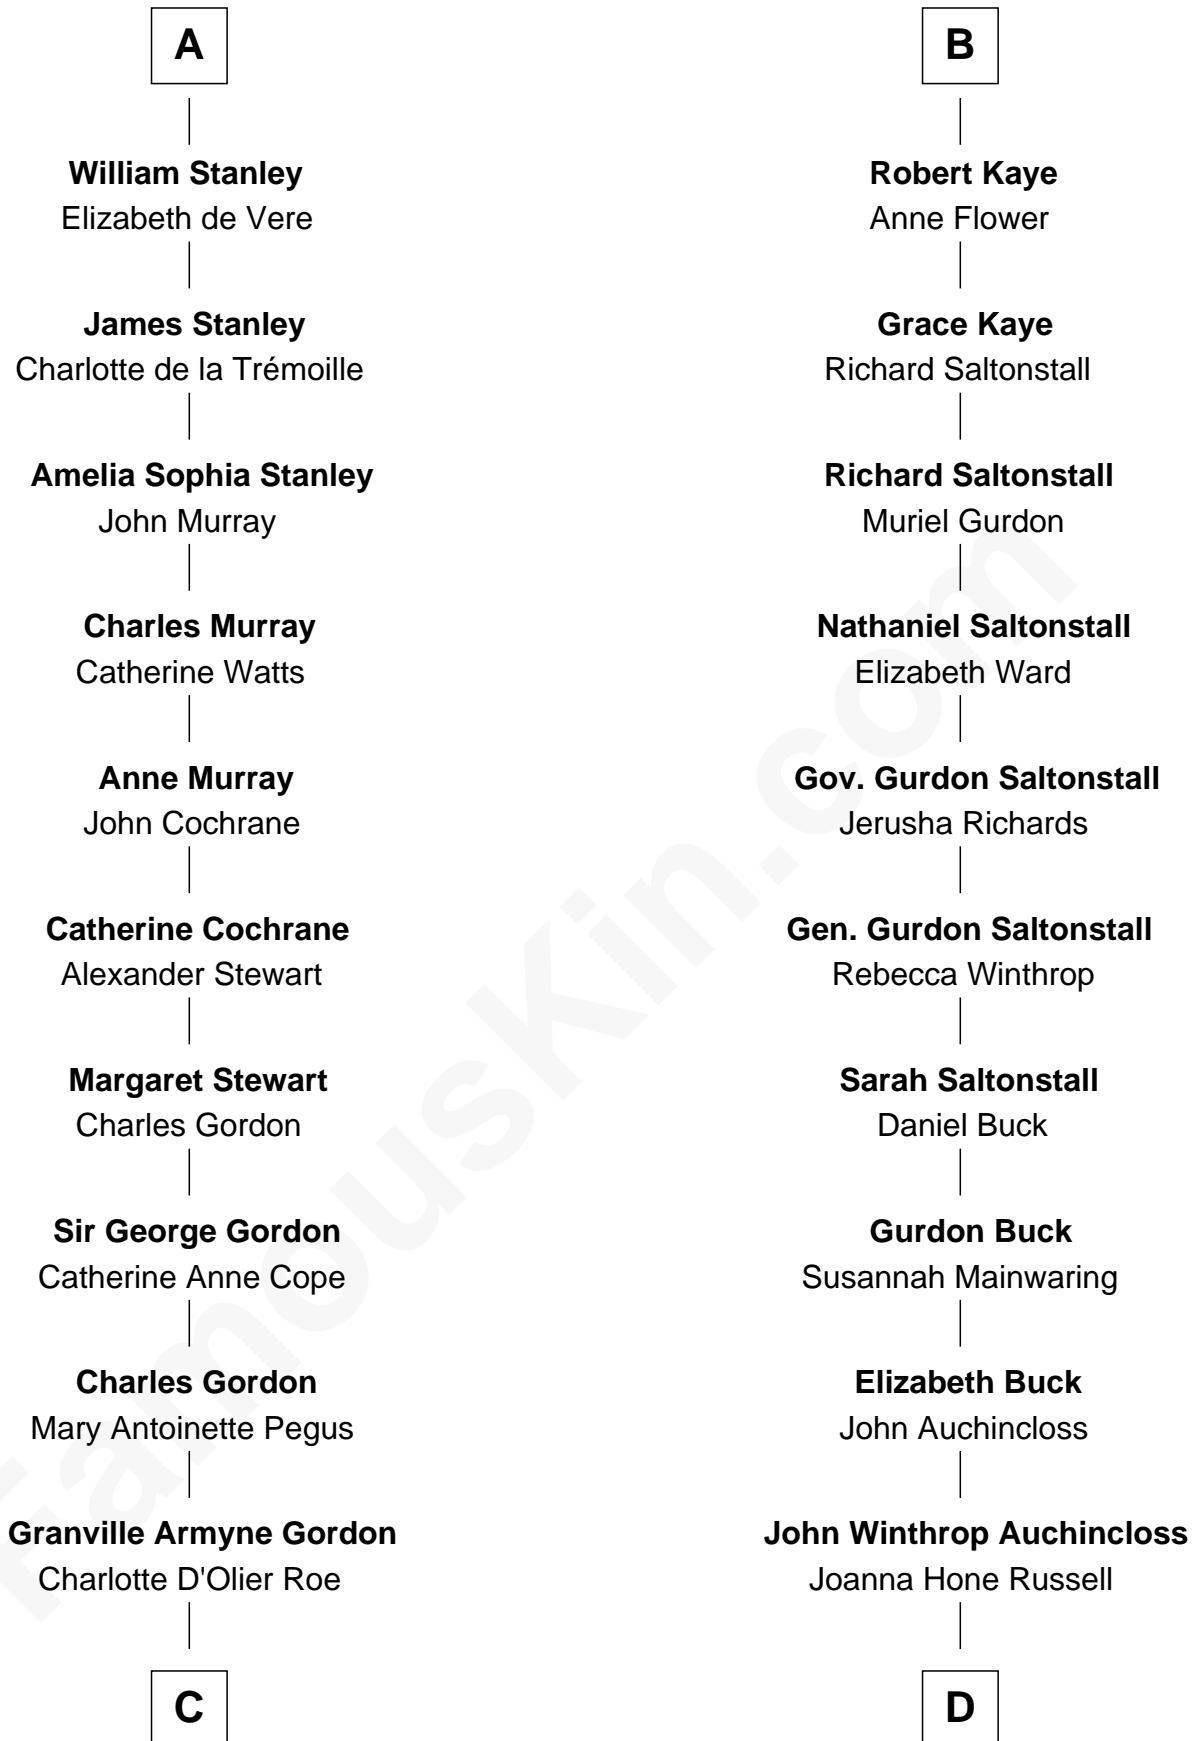

## Relationship Chart of

**Cara Delevingne**

*Fashion Model and Movie Actress*

18th cousin 3 times removed of

**Louis Auchincloss**

*Author*

**C**

**Armyne Evelyne Gordon**  
Sir Lionel Lawson Faudel-Phillips

**Anne Margaret Faudel-Phillips**  
John Vincent Sheffield

**Jane Armyne Sheffield**  
Sir Jocelyn Edward Greville Stevens

**Pandora Anne Stevens**  
Charles Hamar Delevingne

**Cara Delevingne**  
*Model and Actress*