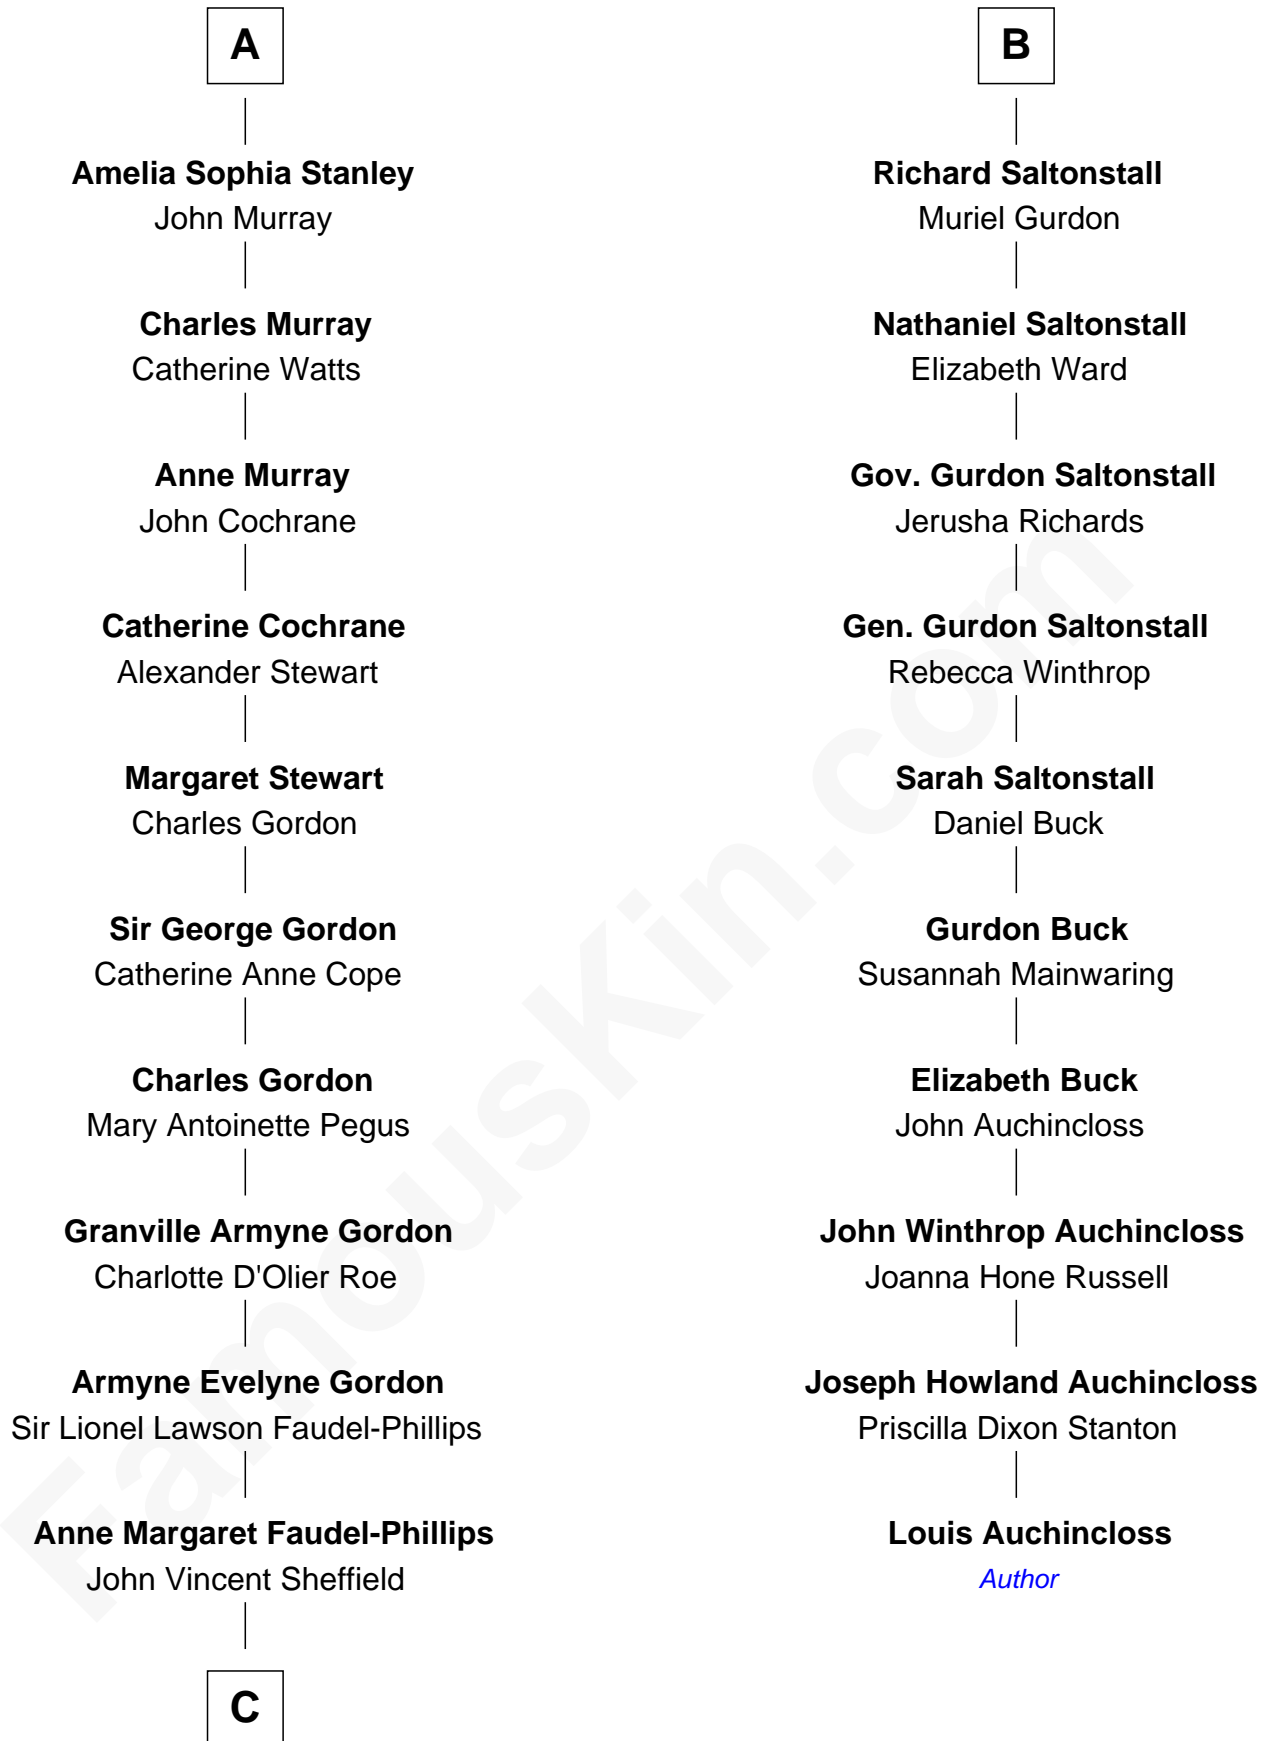

FamousKin.com Relationship Chart of

Cara Delevingne

Fashion Model and Movie Actress

16th cousin 3 times removed of

Louis Auchincloss

Author

C

—
Jane Armyne Sheffield

Sir Jocelyn Edward Greville Stevens

—
Pandora Anne Stevens

Charles Hamar Delevingne

—
Cara Delevingne

Model and Actress

FamousKin.com