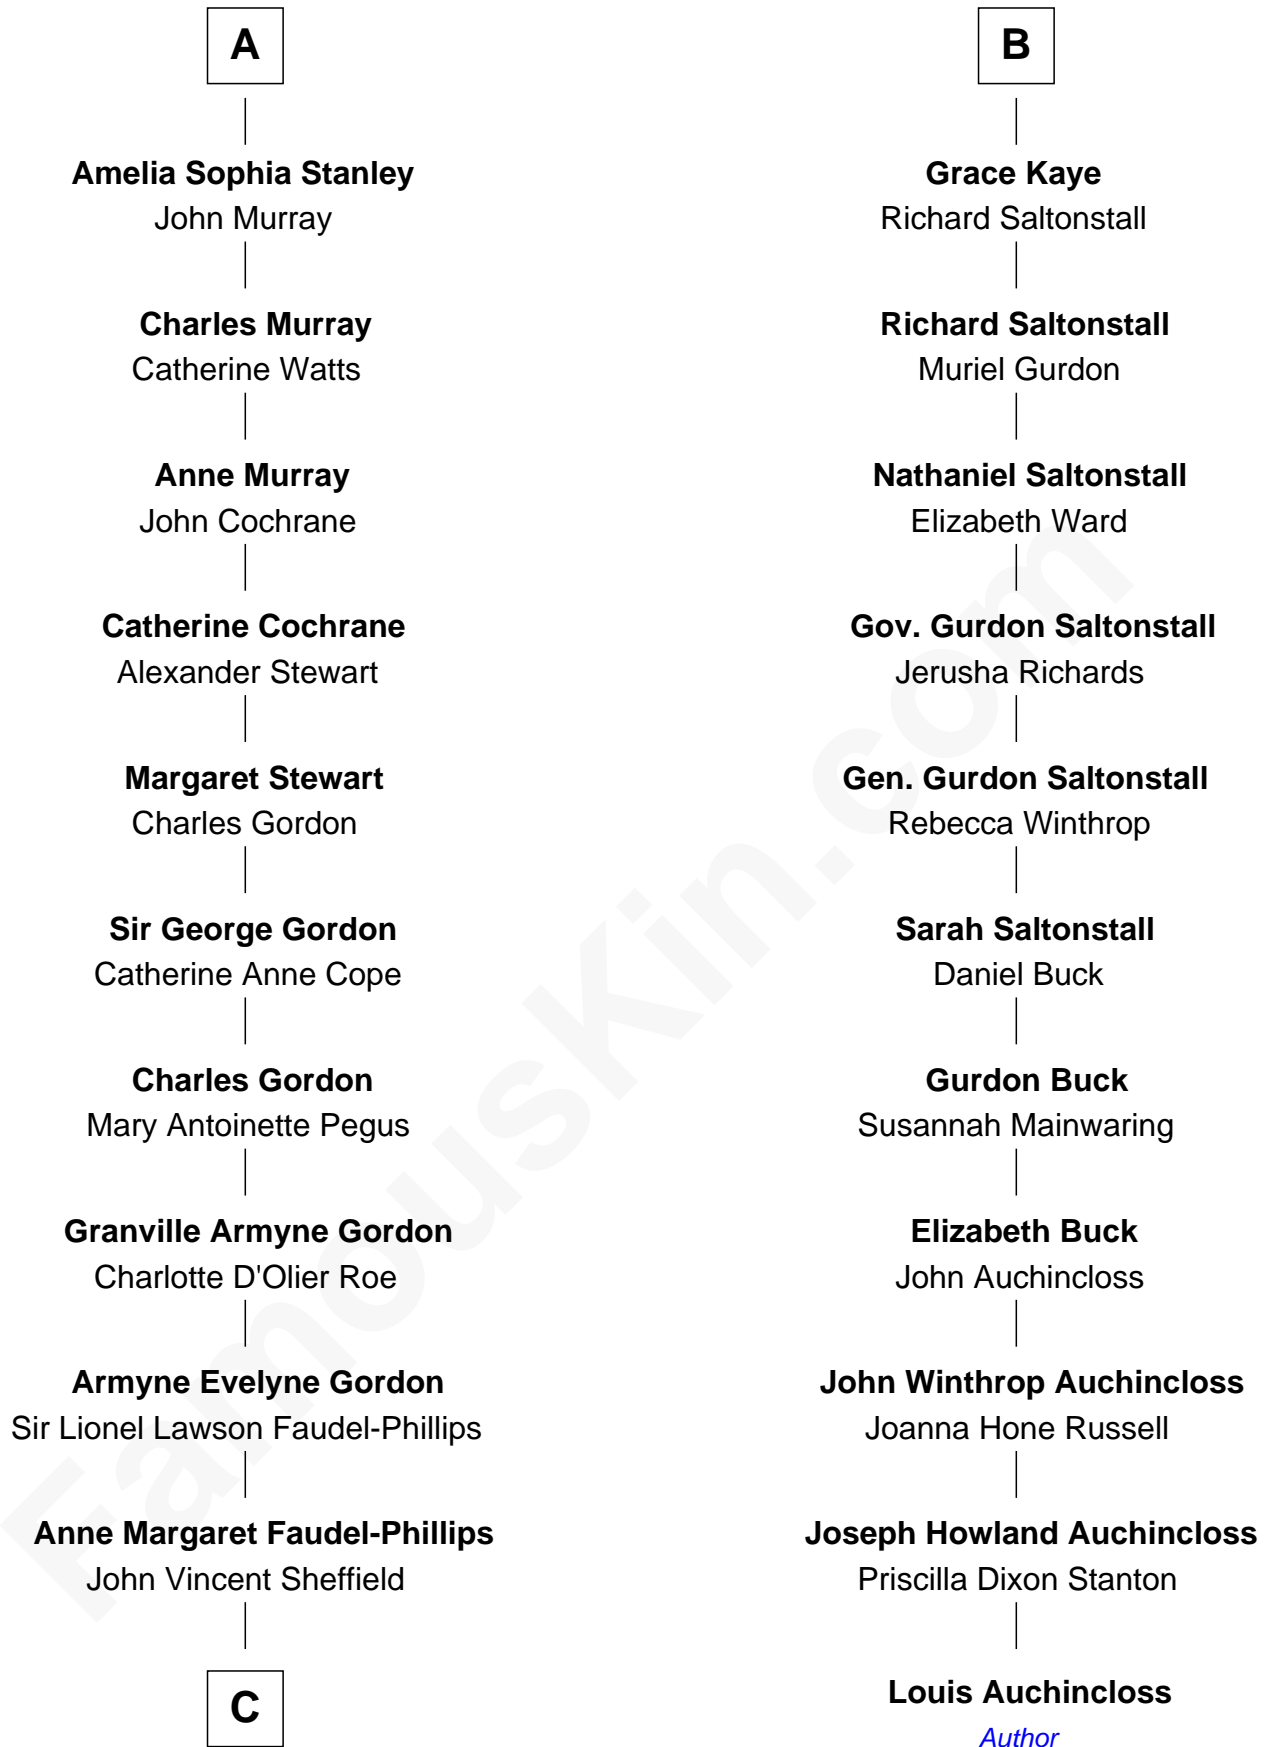

# FamousKin.com Relationship Chart of

**Cara Delevingne**

*Fashion Model and Movie Actress*

17th cousin 2 times removed of

**Louis Auchincloss**

*Author*

**C**

—  
**Jane Armyne Sheffield**

Sir Jocelyn Edward Greville Stevens

—  
**Pandora Anne Stevens**

Charles Hamar Delevingne

—  
**Cara Delevingne**

*Model and Actress*

FamousKin.com