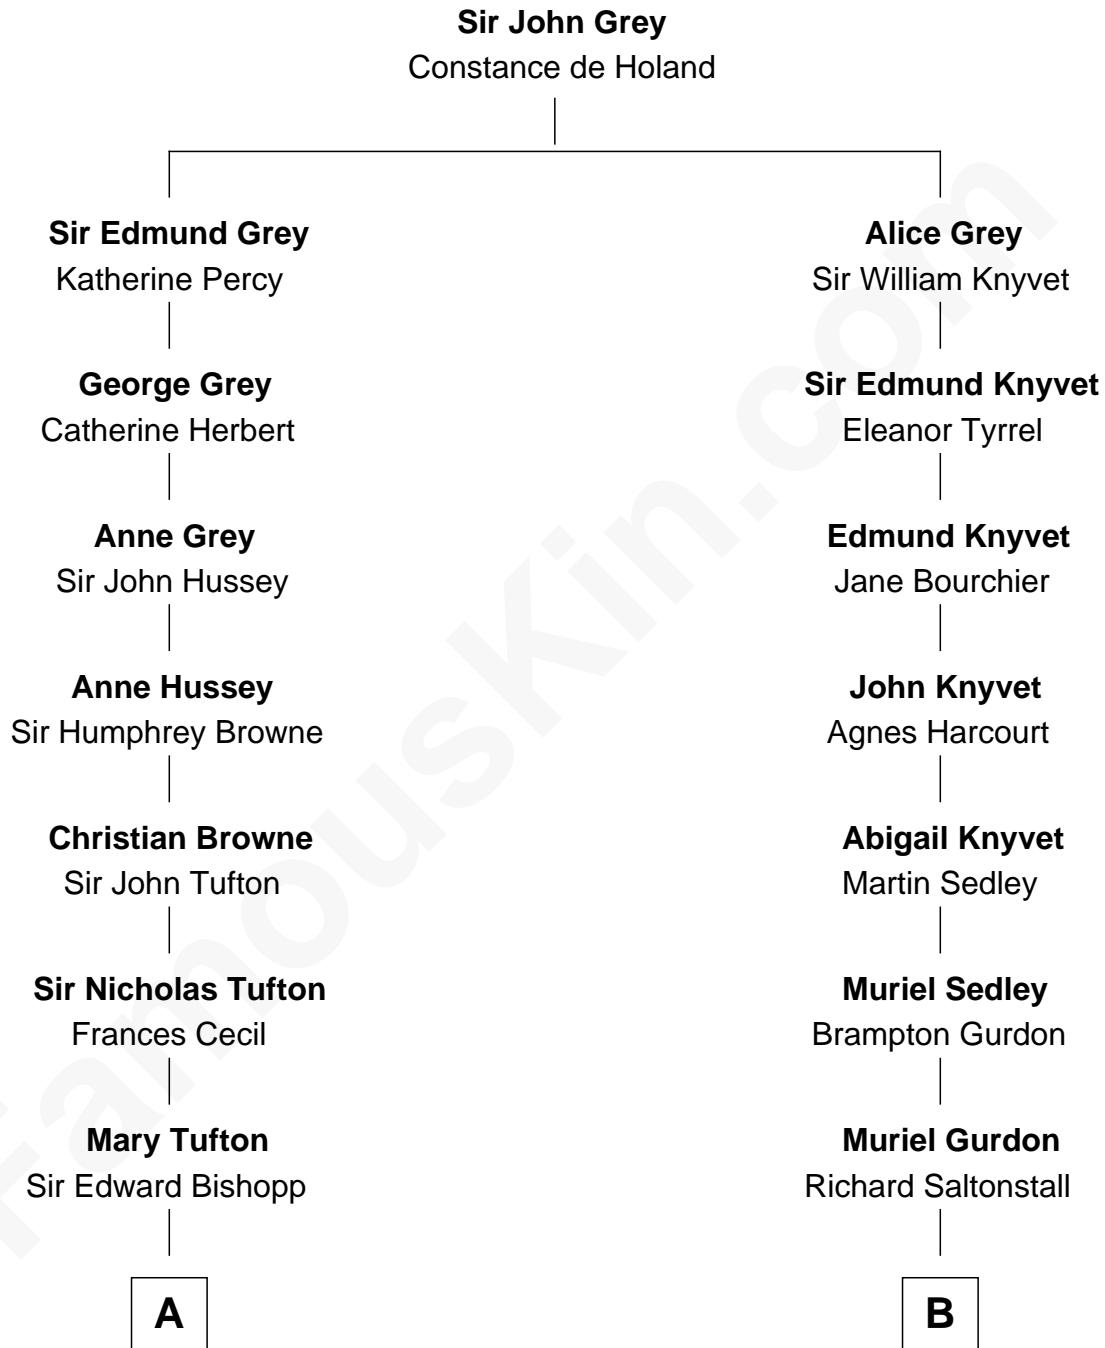

FamousKin.com Relationship Chart of

Cara Delevingne

Fashion Model and Movie Actress

15th cousin 3 times removed of

Louis Auchincloss

Author

C

Pandora Anne Stevens
Charles Hamar Delevingne