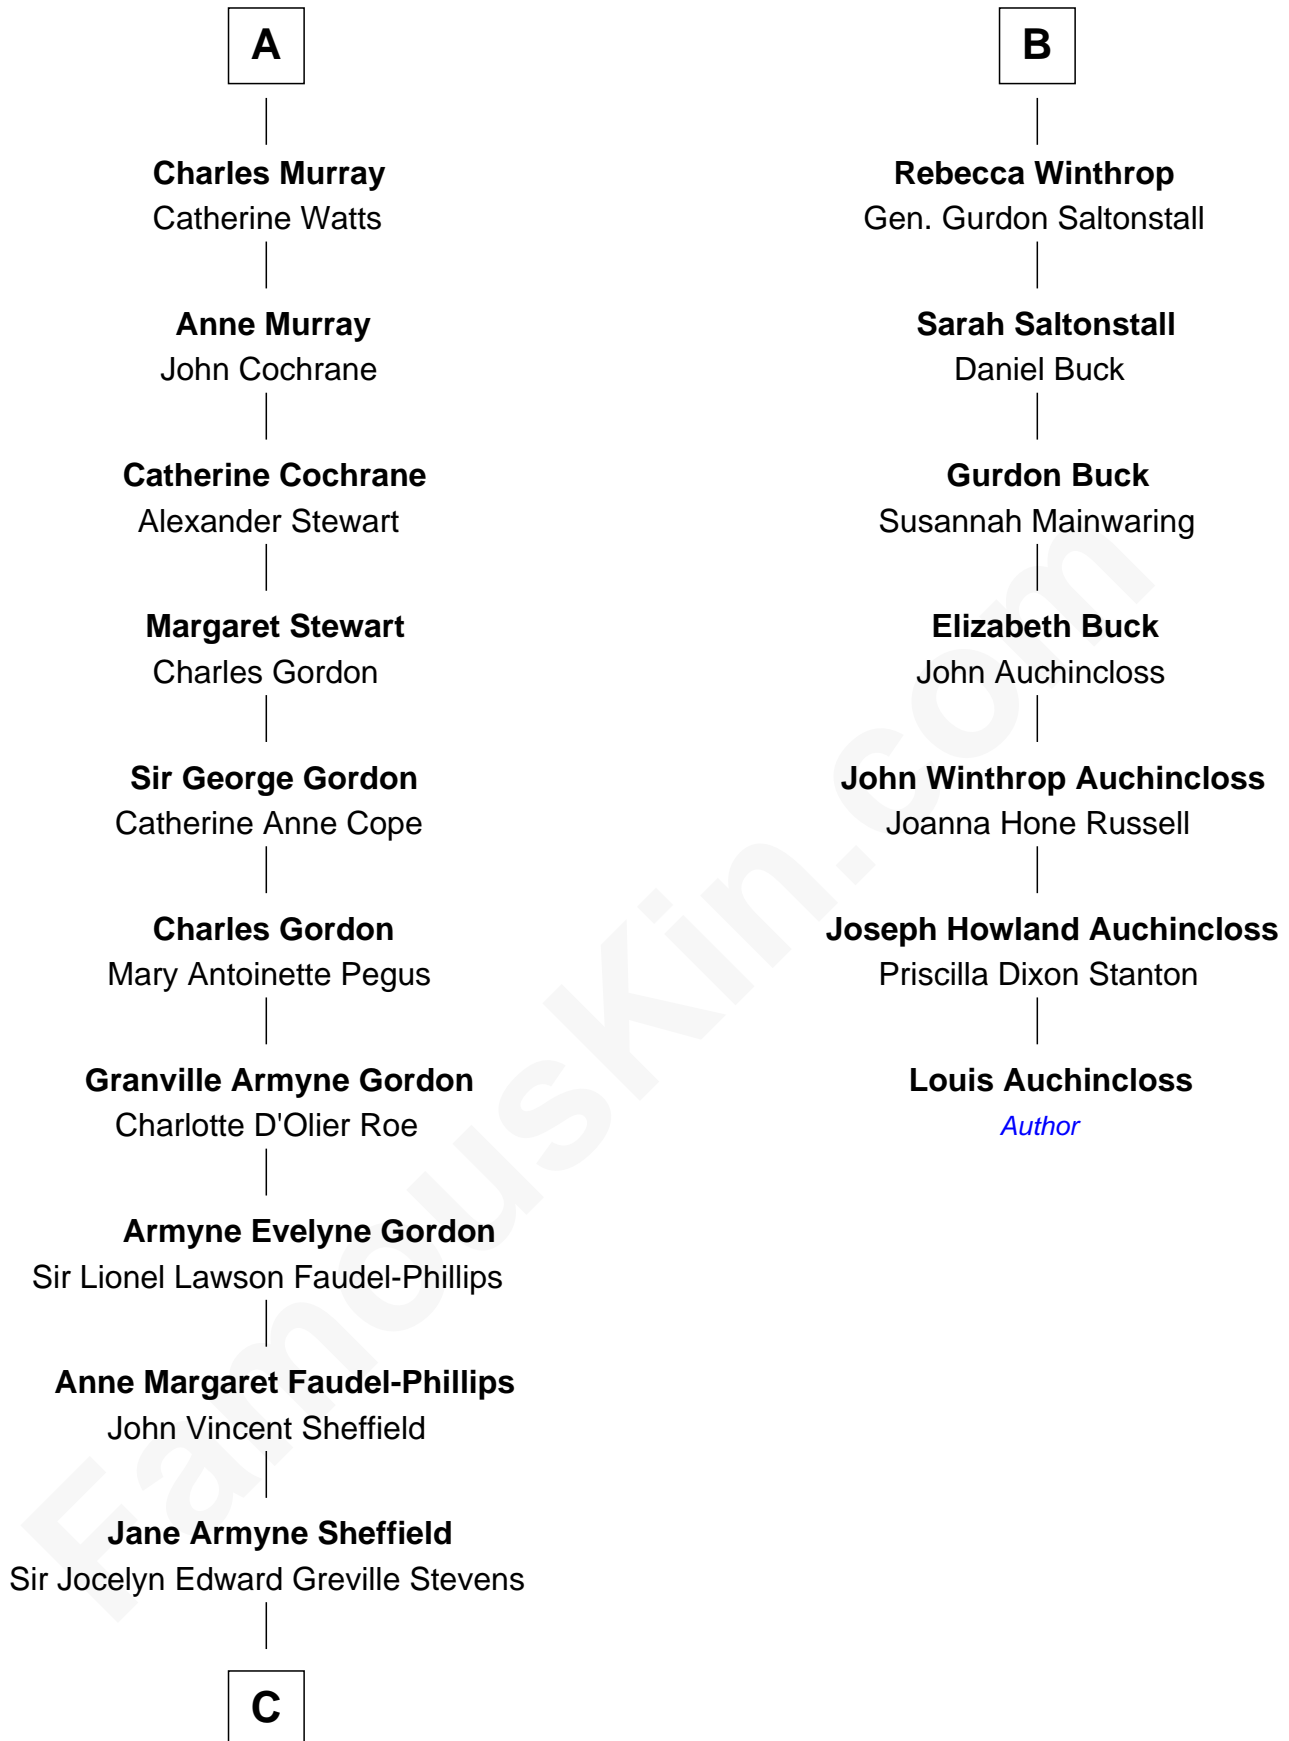

# FamousKin.com Relationship Chart of

**Cara Delevingne**

*Fashion Model and Movie Actress*

13th cousin 5 times removed of

**Louis Auchincloss**

*Author*

**C**

**Pandora Anne Stevens**  
Charles Hamar Delevingne

**Cara Delevingne**  
*Model and Actress*

FamousKin.com