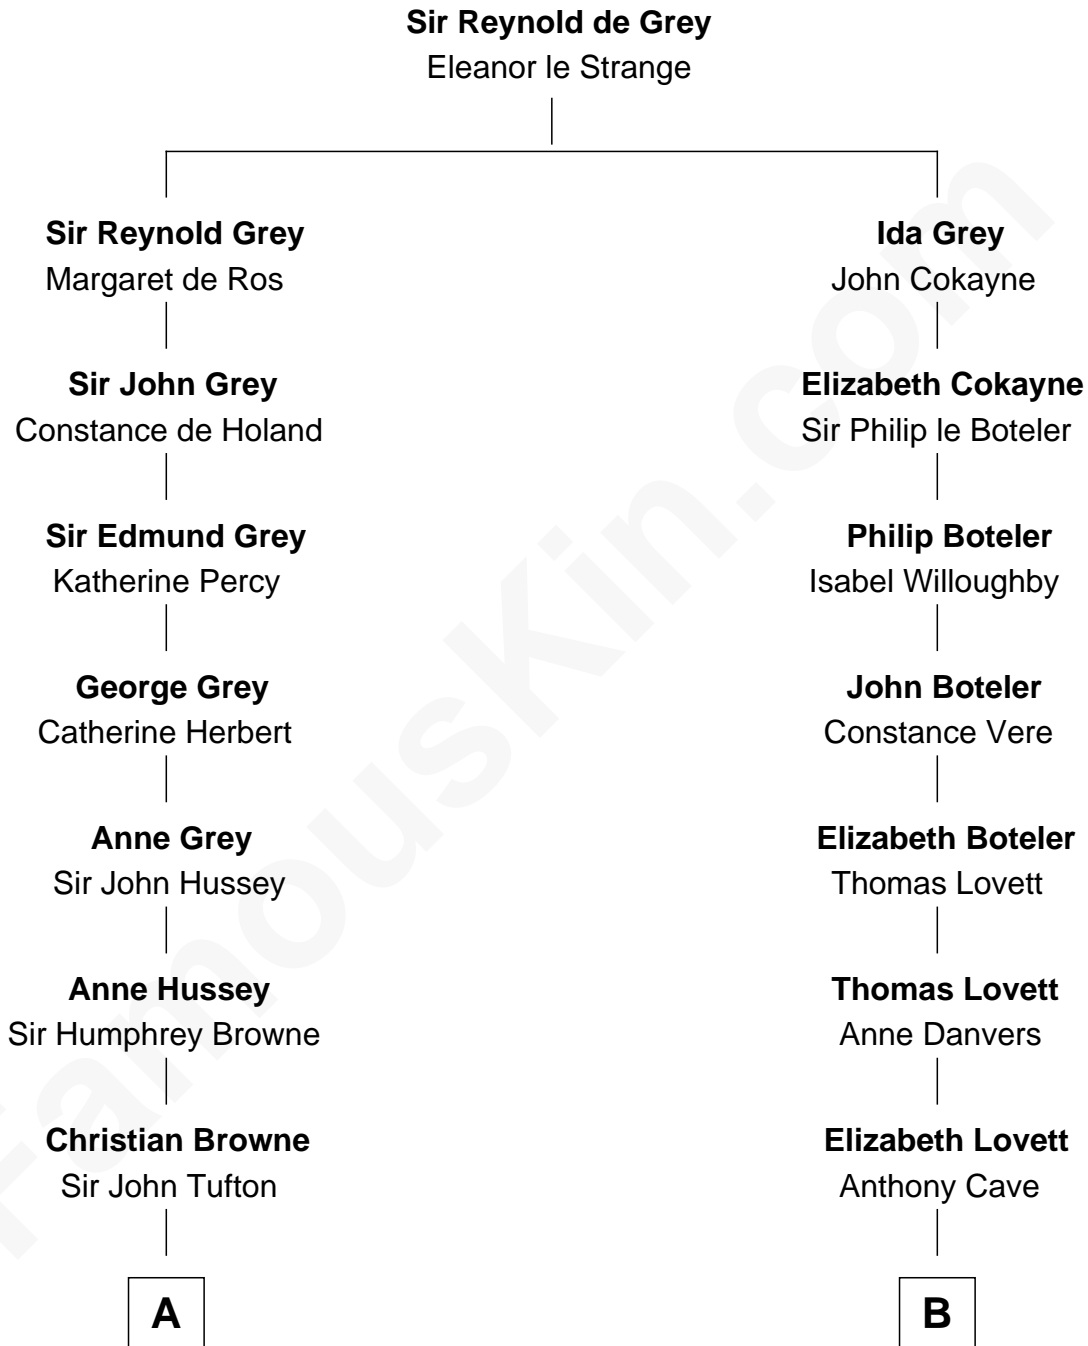

FamousKin.com

Relationship Chart of

Cara Delevingne

Fashion Model and Movie Actress

16th cousin 4 times removed of

Hetty Green

"The Witch of Wall Street"

C

Anne Margaret Faudel-Phillips

John Vincent Sheffield

Jane Armyne Sheffield

Sir Jocelyn Edward Greville Stevens

Pandora Anne Stevens

Charles Hamar Delevingne

Cara Delevingne

Model and Actress