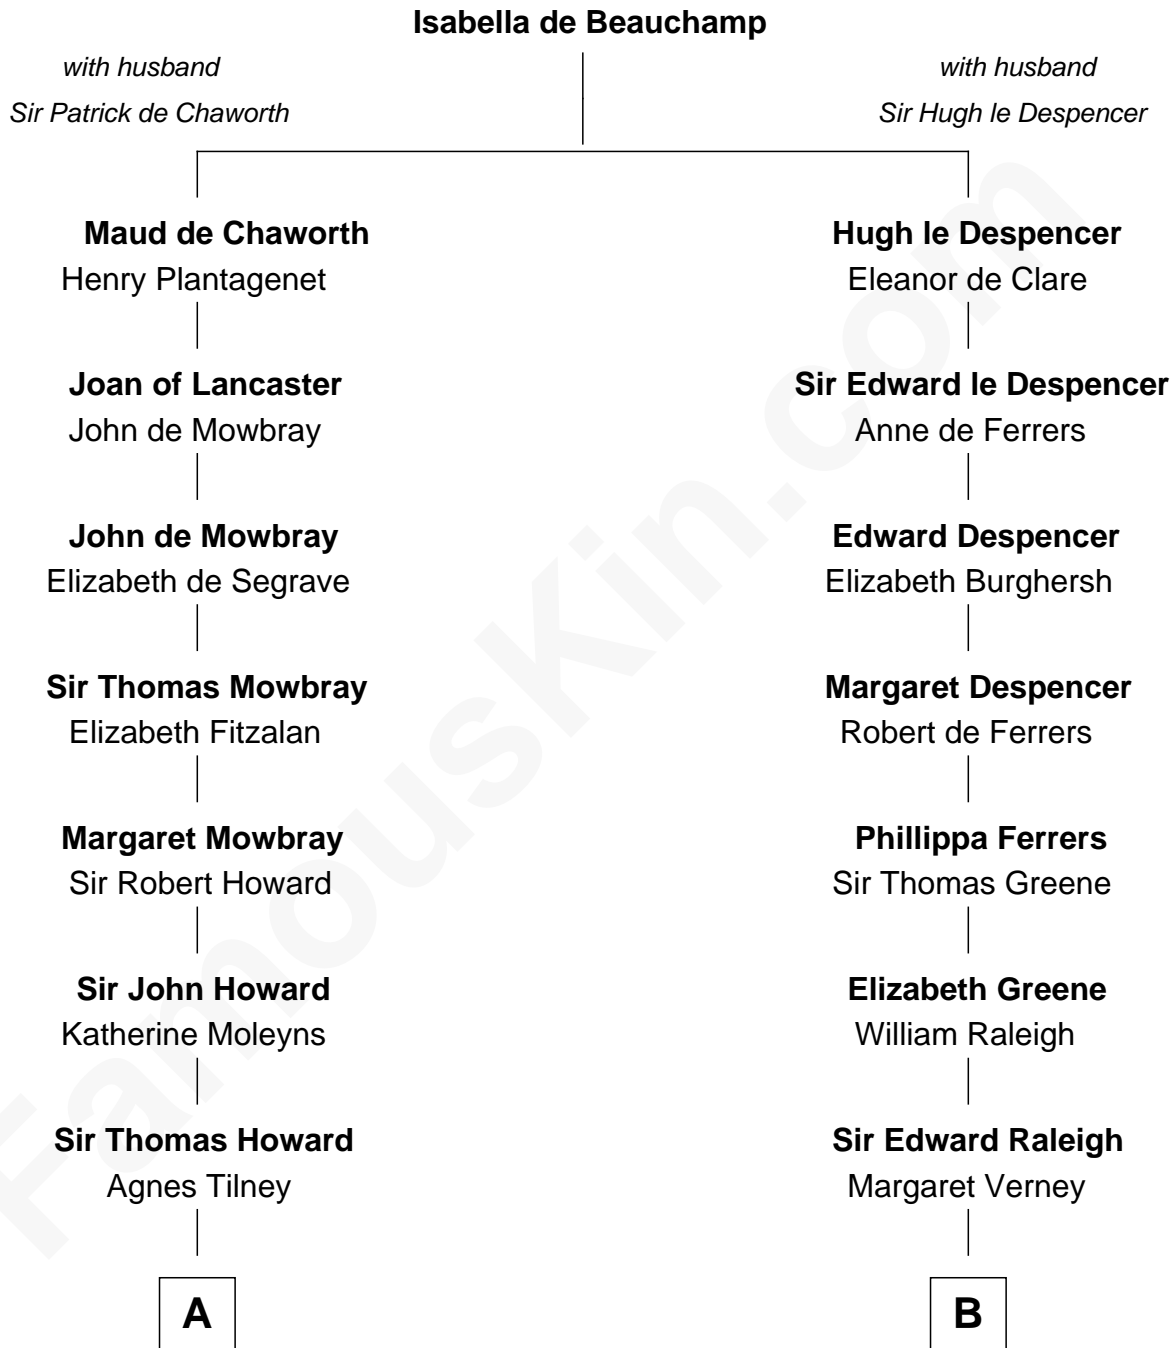

FamousKin.com

Relationship Chart of

Cara Delevingne

Fashion Model and Movie Actress

19th cousin 2 times removed of

Shanghai Pierce
Texas Cattleman

C

Sir Berkeley Digby George Sheffield
Julia Mary de Tuyll van Serooskerken

John Vincent Sheffield
Anne Margaret Faudel-Phillips

Jane Armyne Sheffield
Sir Jocelyn Edward Greville Stevens

Pandora Anne Stevens
Charles Hamar Delevingne

Cara Delevingne
Model and Actress

D

Susanna Stoddard
Isaac Pearce

Jonathan D. Pearce
Hanna Phillips Head

Shanghai Pierce
Texas Cattleman