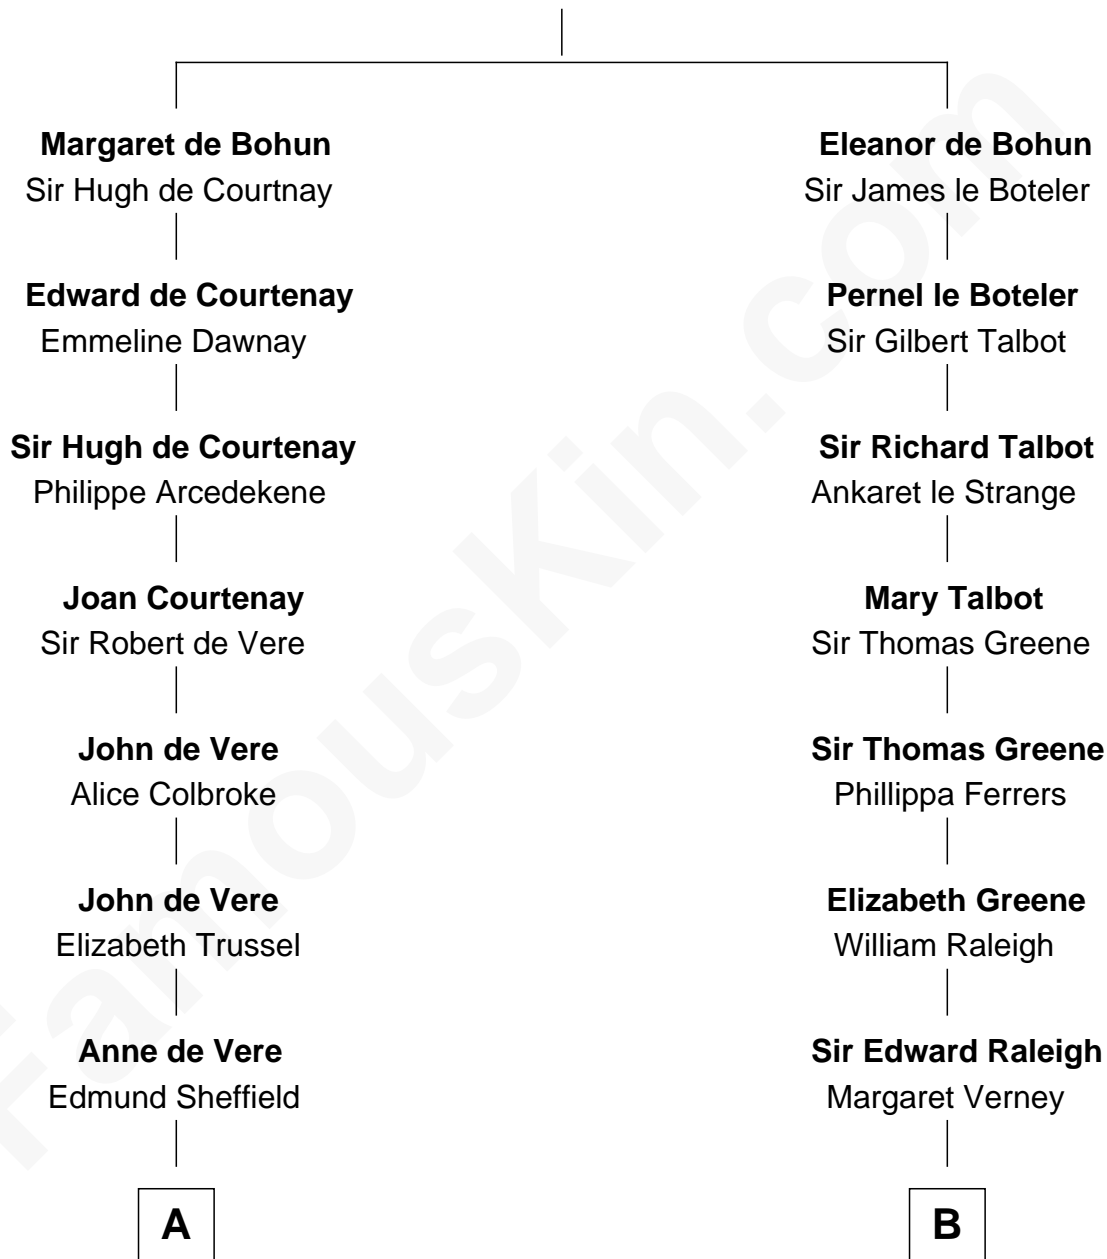

FamousKin.com

Relationship Chart of

Cara Delevingne

Fashion Model and Movie Actress

19th cousin 1 time removed of

Shanghai Pierce
Texas Cattleman

Humphrey de Bohun
Elizabeth Plantagenet

C

John Vincent Sheffield
Anne Margaret Faudel-Phillips

Jane Armyne Sheffield
Sir Jocelyn Edward Greville Stevens

Pandora Anne Stevens
Charles Hamar Delevingne

Cara Delevingne
Model and Actress

D

Susanna Stoddard
Isaac Pearce

Jonathan D. Pearce
Hanna Phillips Head

Shanghai Pierce
Texas Cattleman

FamousKin.com