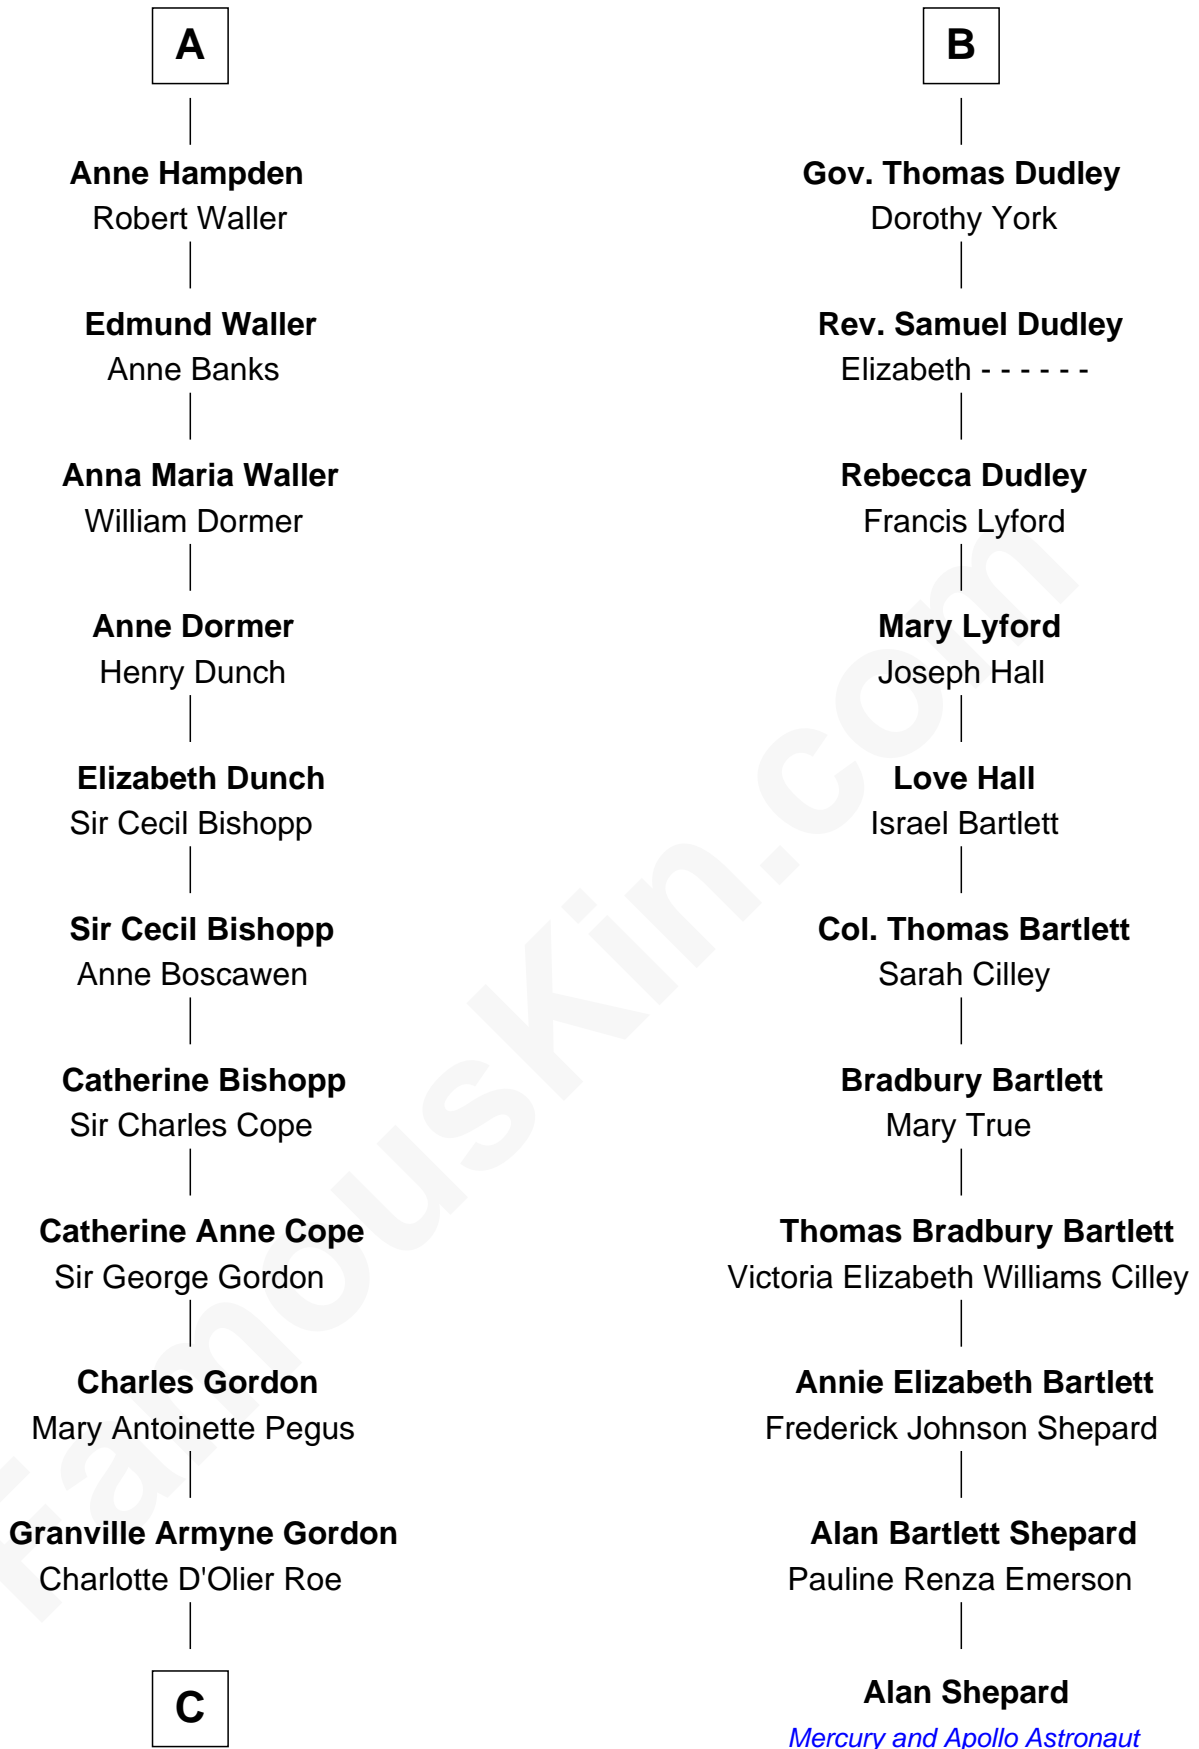

FamousKin.com

Relationship Chart of

Cara Delevingne

Fashion Model and Movie Actress

17th cousin 4 times removed of

Alan Shepard

Mercury and Apollo Astronaut

Sir Walter Blount

Sir John Sutton

Cecily Grey

Sir Henry Dudley

----- Ashton

Probable

Roger Dudley

Susanna Thorne

B