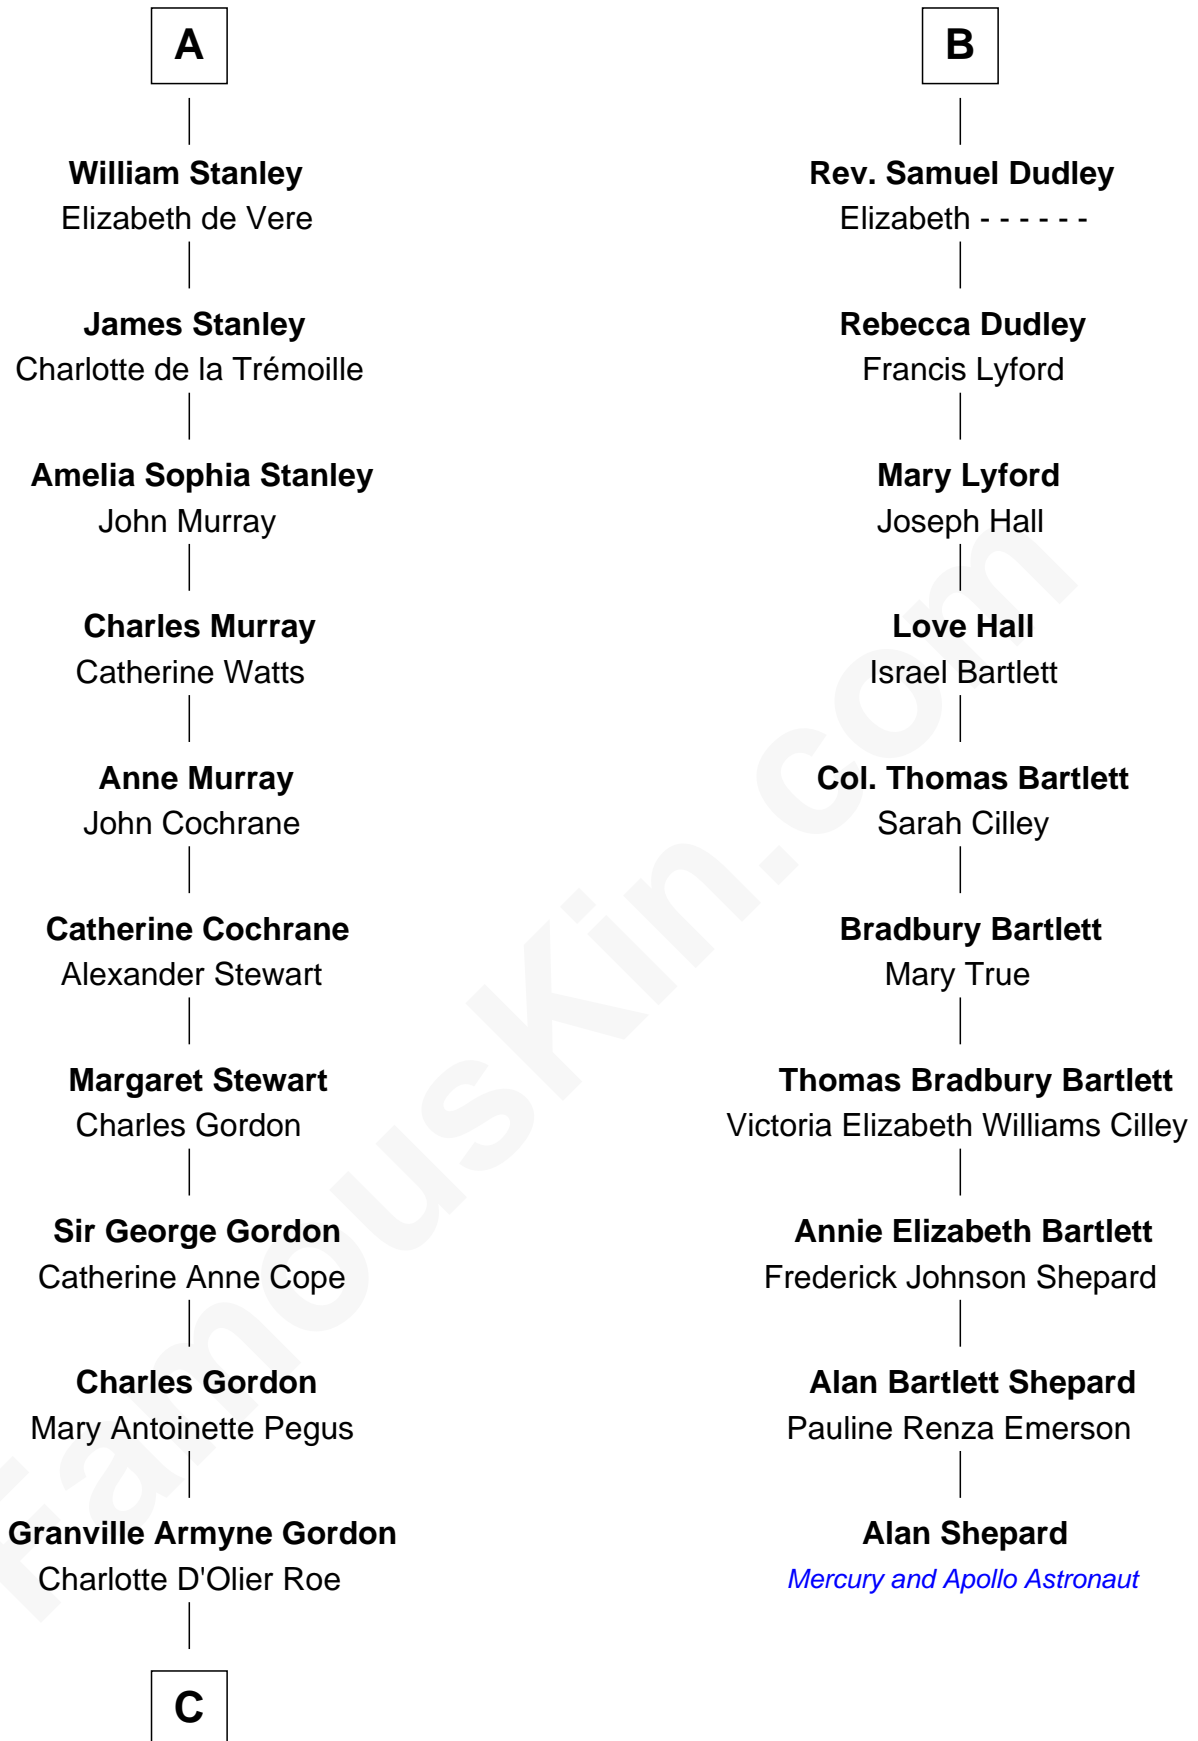

## Relationship Chart of

### Cara Delevingne

*Fashion Model and Movie Actress*

16th cousin 5 times removed of

### Alan Shepard

*Mercury and Apollo Astronaut*

**C**

—  
**Armyne Evelyne Gordon**

Sir Lionel Lawson Faudel-Phillips

—  
**Anne Margaret Faudel-Phillips**

John Vincent Sheffield

—  
**Jane Armyne Sheffield**