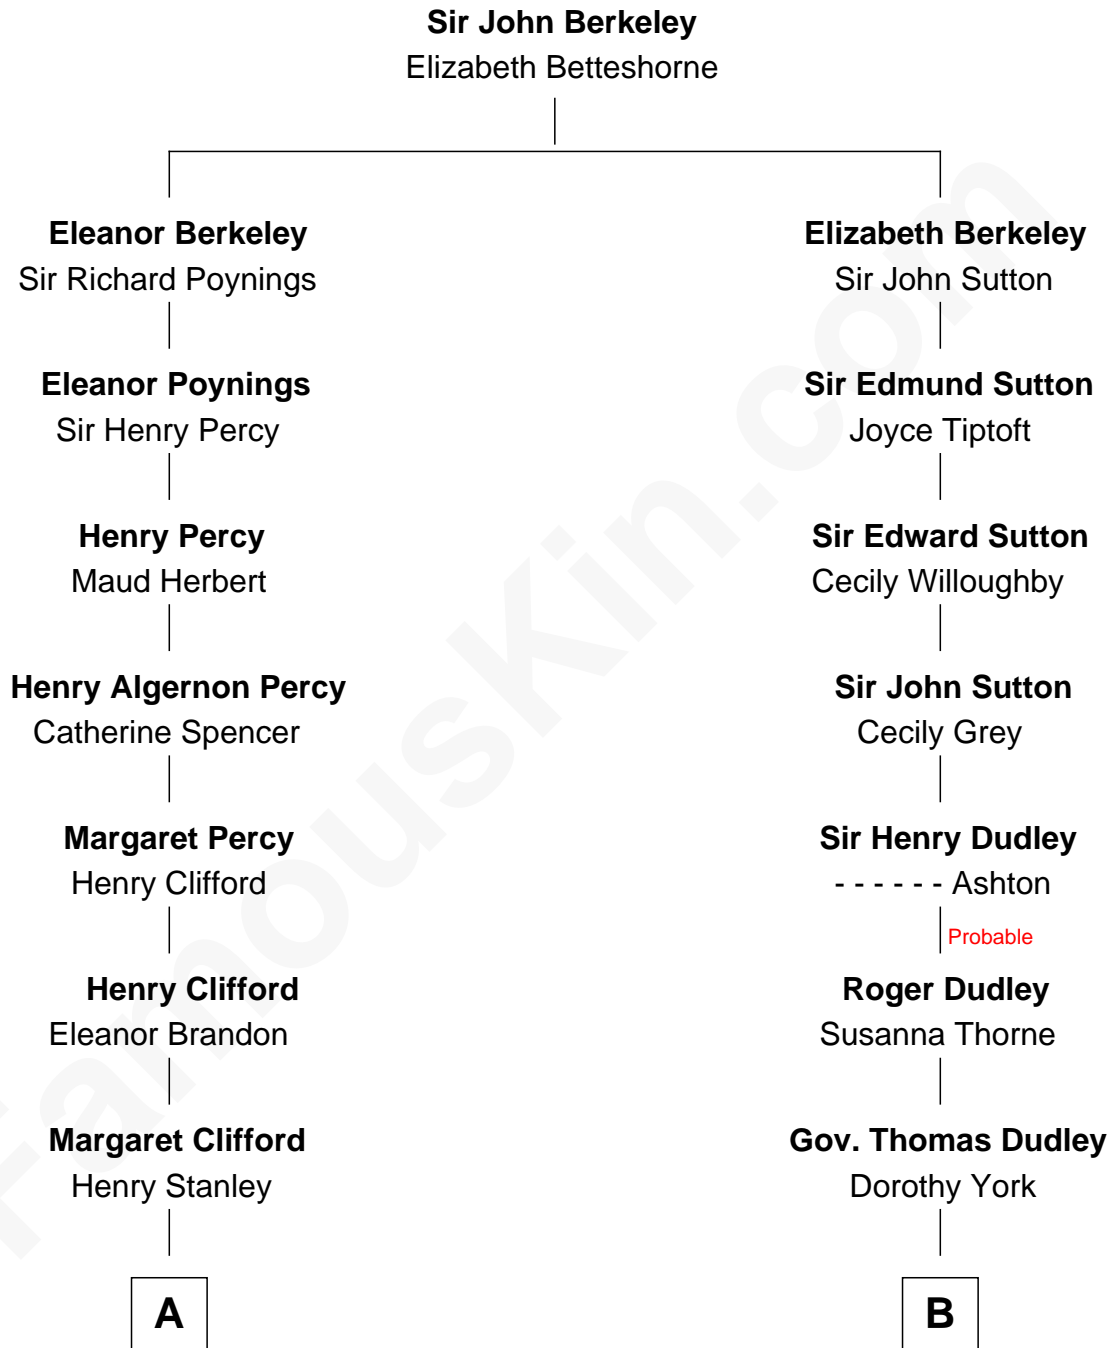

FamousKin.com

Relationship Chart of

Cara Delevingne

Fashion Model and Movie Actress

16th cousin 5 times removed of

Alan Shepard

Mercury and Apollo Astronaut