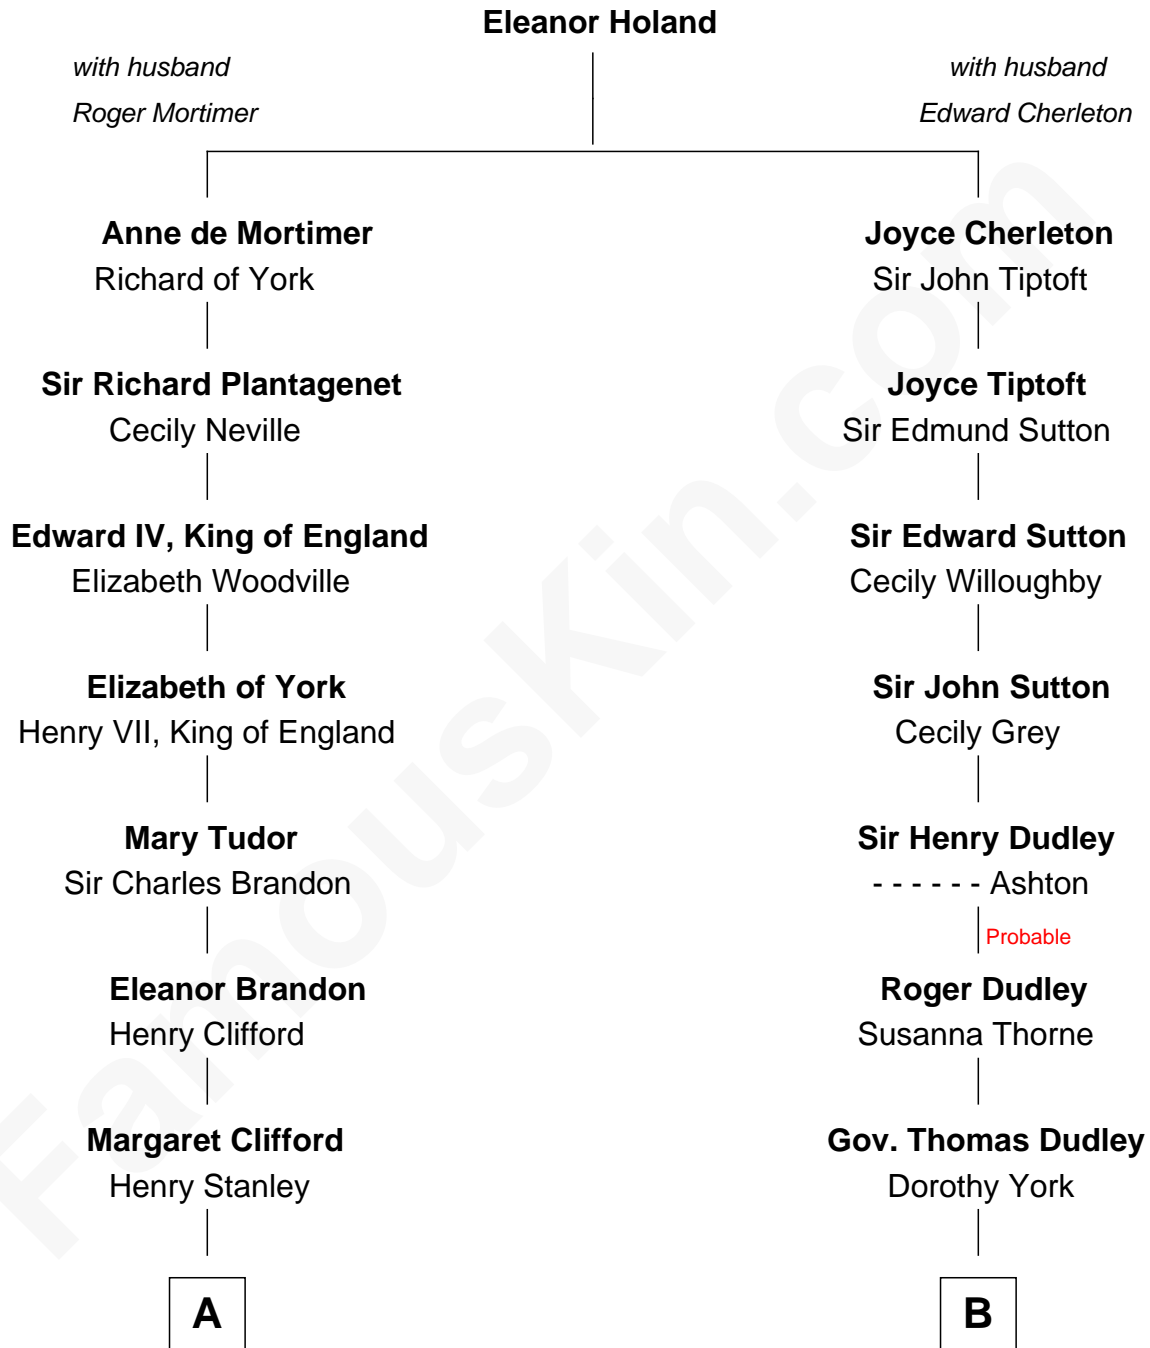

FamousKin.com

Relationship Chart of

Cara Delevingne

Fashion Model and Movie Actress

16th cousin 5 times removed of

Alan Shepard

Mercury and Apollo Astronaut

C

Armyne Evelyne Gordon

Sir Lionel Lawson Faudel-Phillips

Anne Margaret Faudel-Phillips

John Vincent Sheffield

Jane Armyne Sheffield

Sir Jocelyn Edward Greville Stevens

Pandora Anne Stevens

Charles Hamar Delevingne

Cara Delevingne

Model and Actress