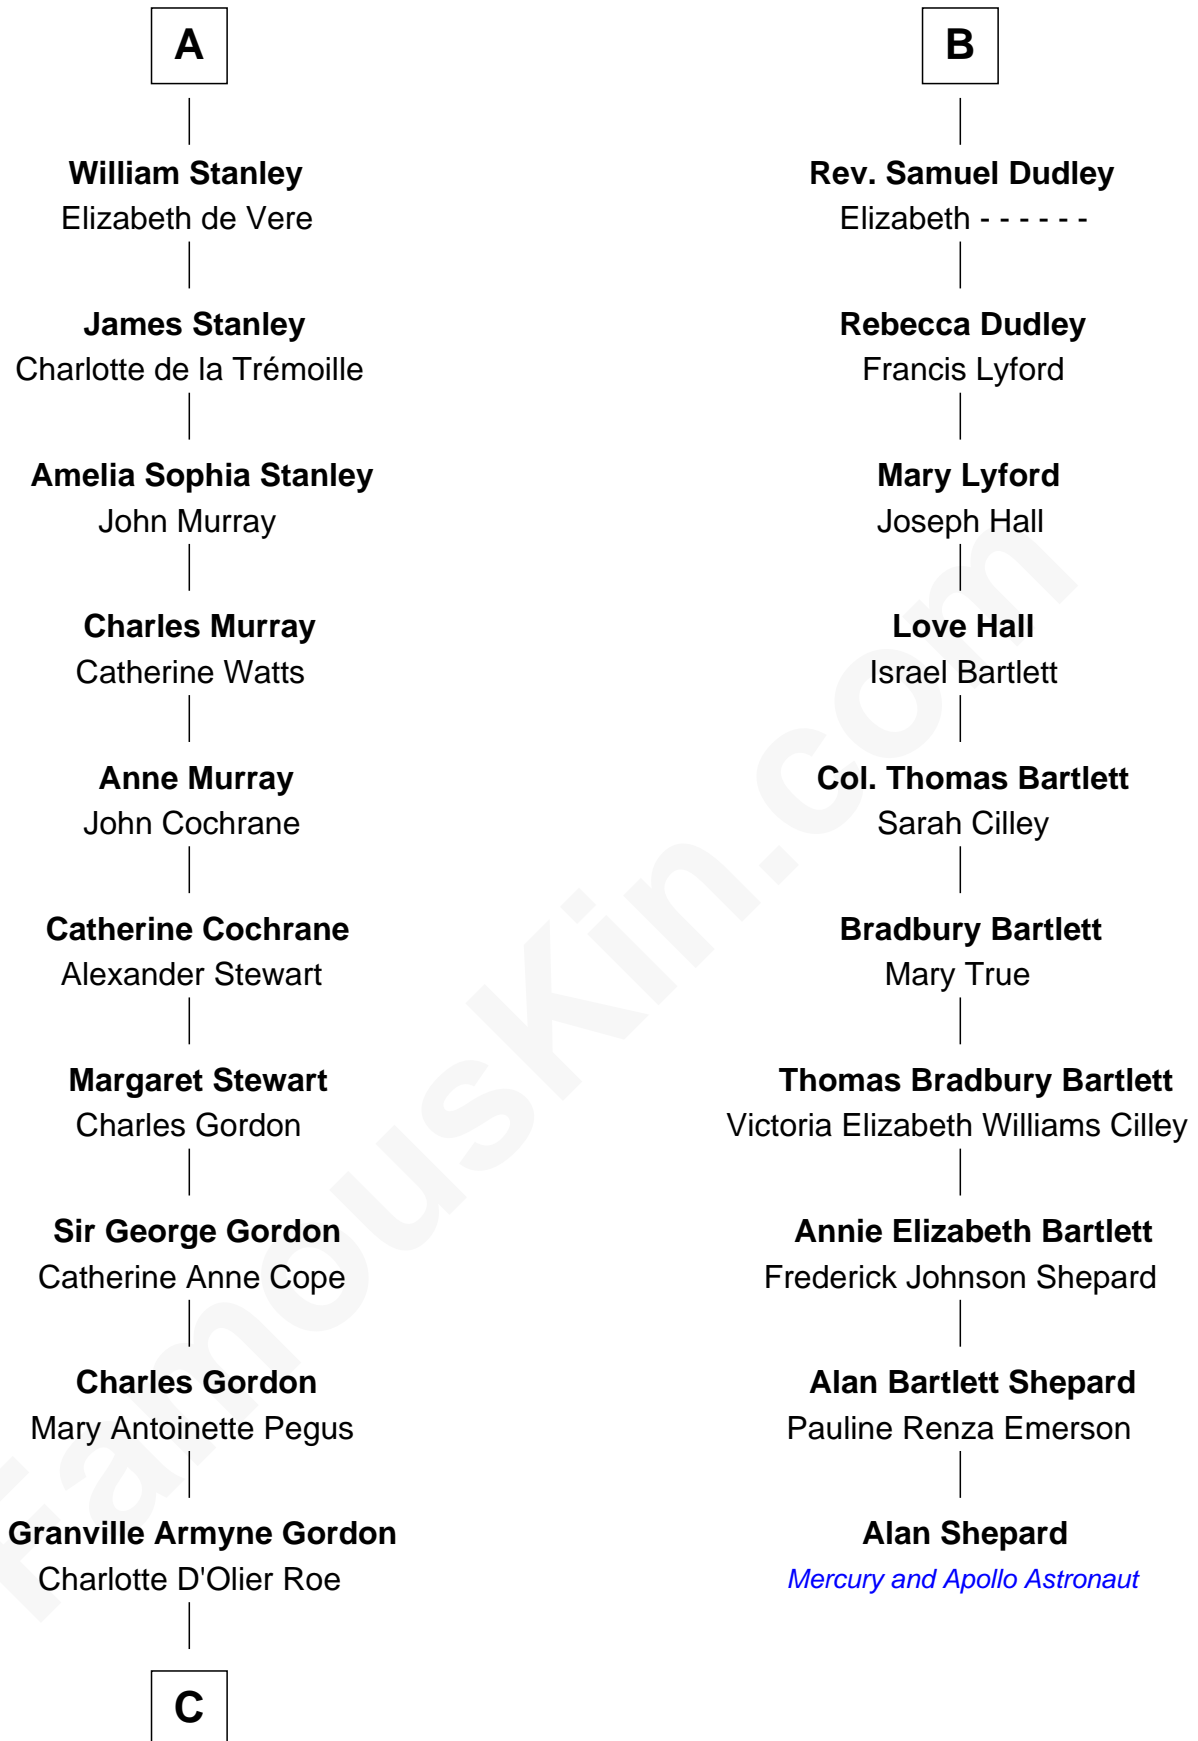

FamousKin.com

Relationship Chart of

Cara Delevingne

Fashion Model and Movie Actress

16th cousin 5 times removed of

Alan Shepard

Mercury and Apollo Astronaut

C

Armyne Evelyne Gordon

Sir Lionel Lawson Faudel-Phillips

Anne Margaret Faudel-Phillips

John Vincent Sheffield

Jane Armyne Sheffield

Sir Jocelyn Edward Greville Stevens

Pandora Anne Stevens

Charles Hamar Delevingne