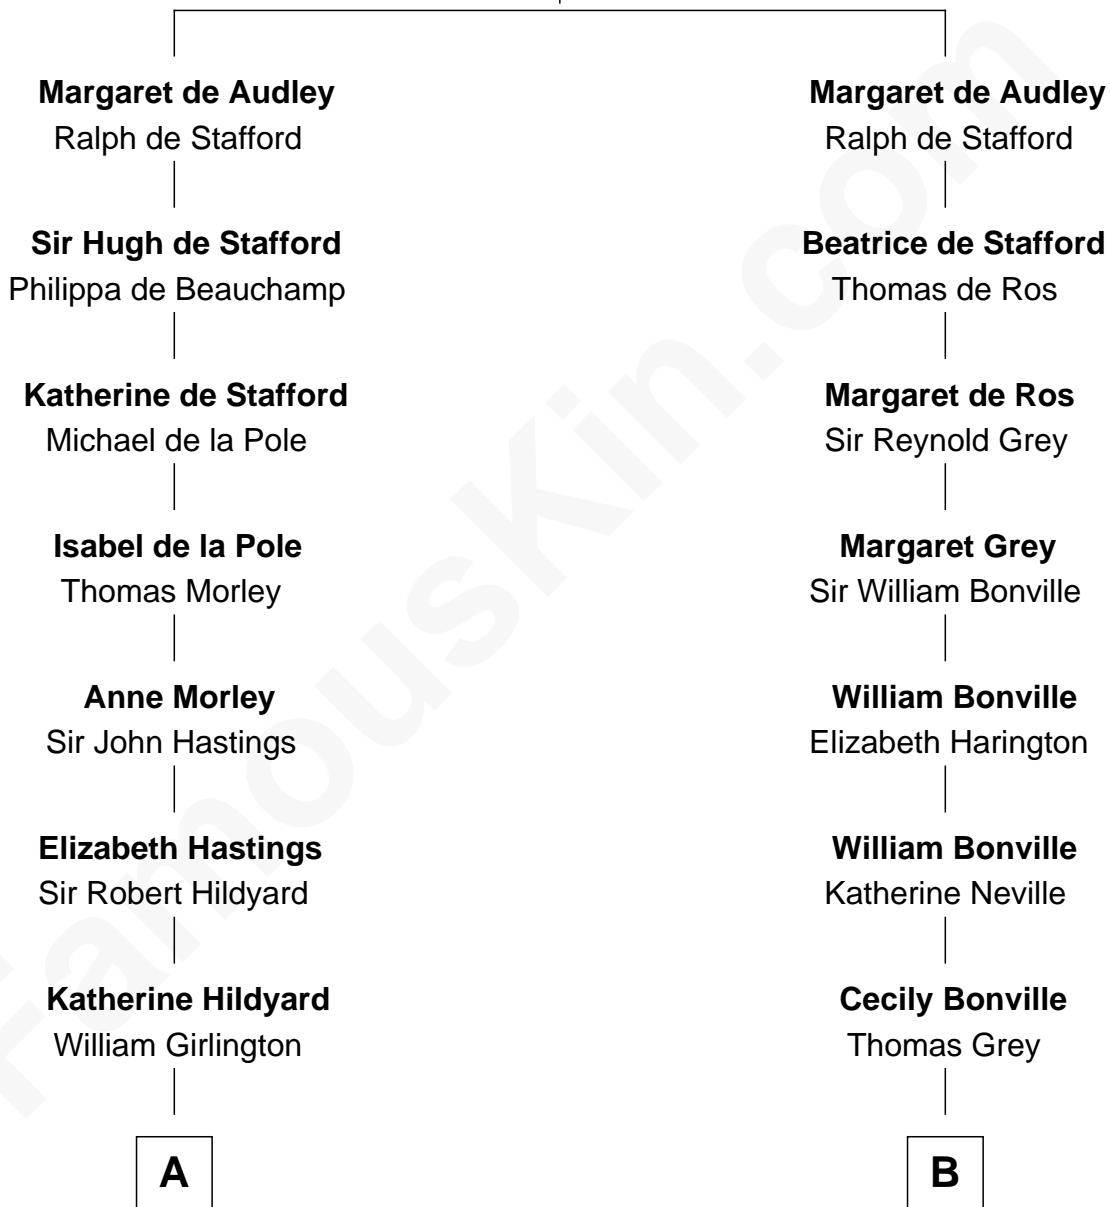

FamousKin.com

Relationship Chart of

Cara Delevingne

Fashion Model and Movie Actress

20th cousin 1 time removed of

Alan Shepard

Mercury and Apollo Astronaut

Hugh de Audley

Margaret de Clare

C

Sir Berkeley Digby George Sheffield
Julia Mary de Tuyll van Serooskerken

John Vincent Sheffield
Anne Margaret Faudel-Phillips

Jane Armyne Sheffield
Sir Jocelyn Edward Greville Stevens

Pandora Anne Stevens
Charles Hamar Delevingne

Cara Delevingne
Model and Actress

D

Thomas Bradbury Bartlett
Victoria Elizabeth Williams Cilley

Annie Elizabeth Bartlett
Frederick Johnson Shepard

Alan Bartlett Shepard
Pauline Renza Emerson

Alan Shepard
Mercury and Apollo Astronaut