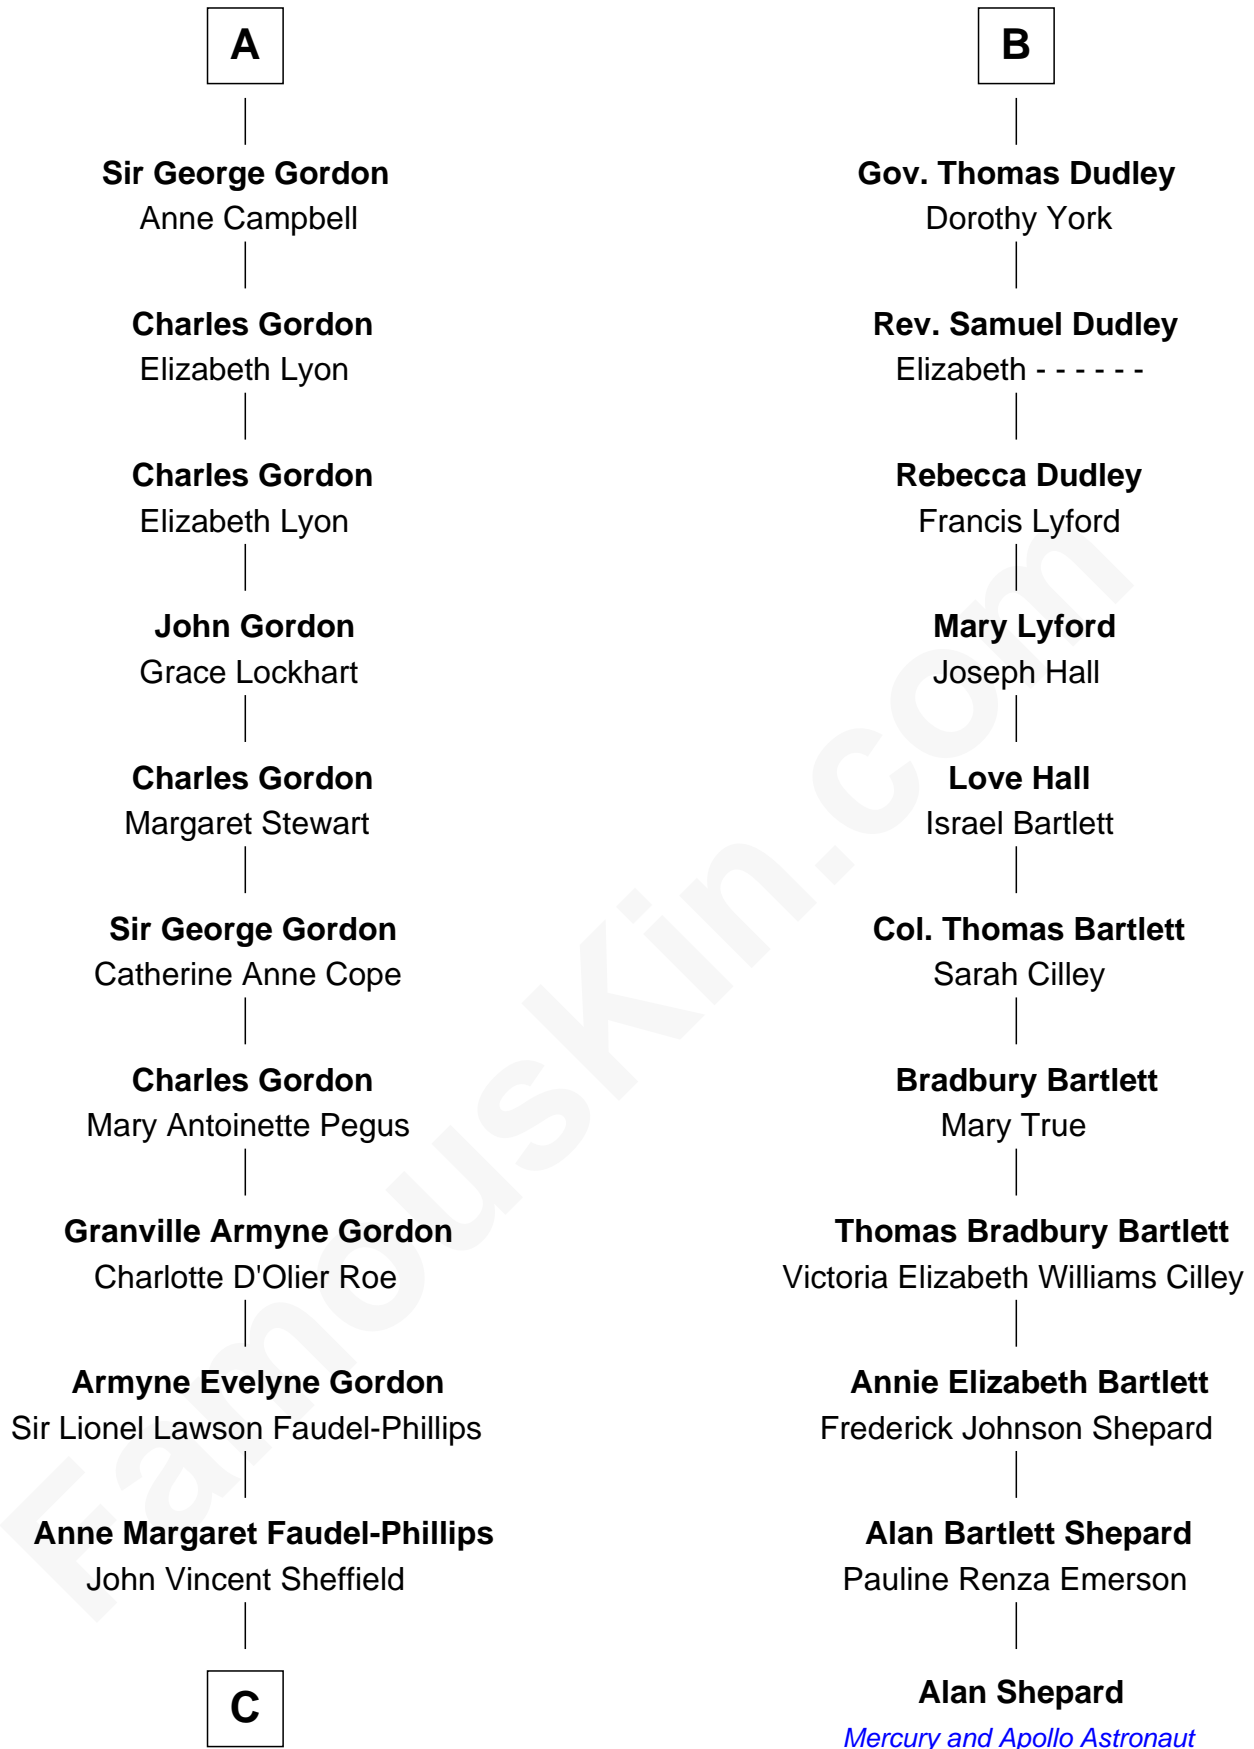

FamousKin.com

Relationship Chart of

Cara Delevingne

Fashion Model and Movie Actress

17th cousin 2 times removed of

Alan Shepard

Mercury and Apollo Astronaut

Sir Thomas de Holand

Eleanor Holand

Edward Cherleton

Joyce Cherleton

Sir John Tiptoft

Joyce Tiptoft

Sir Edmund Sutton

Sir Edward Sutton

Cecily Willoughby

Sir John Sutton

Cecily Grey

Sir Henry Dudley

----- Ashton

Probable

Roger Dudley

Susanna Thorne

B