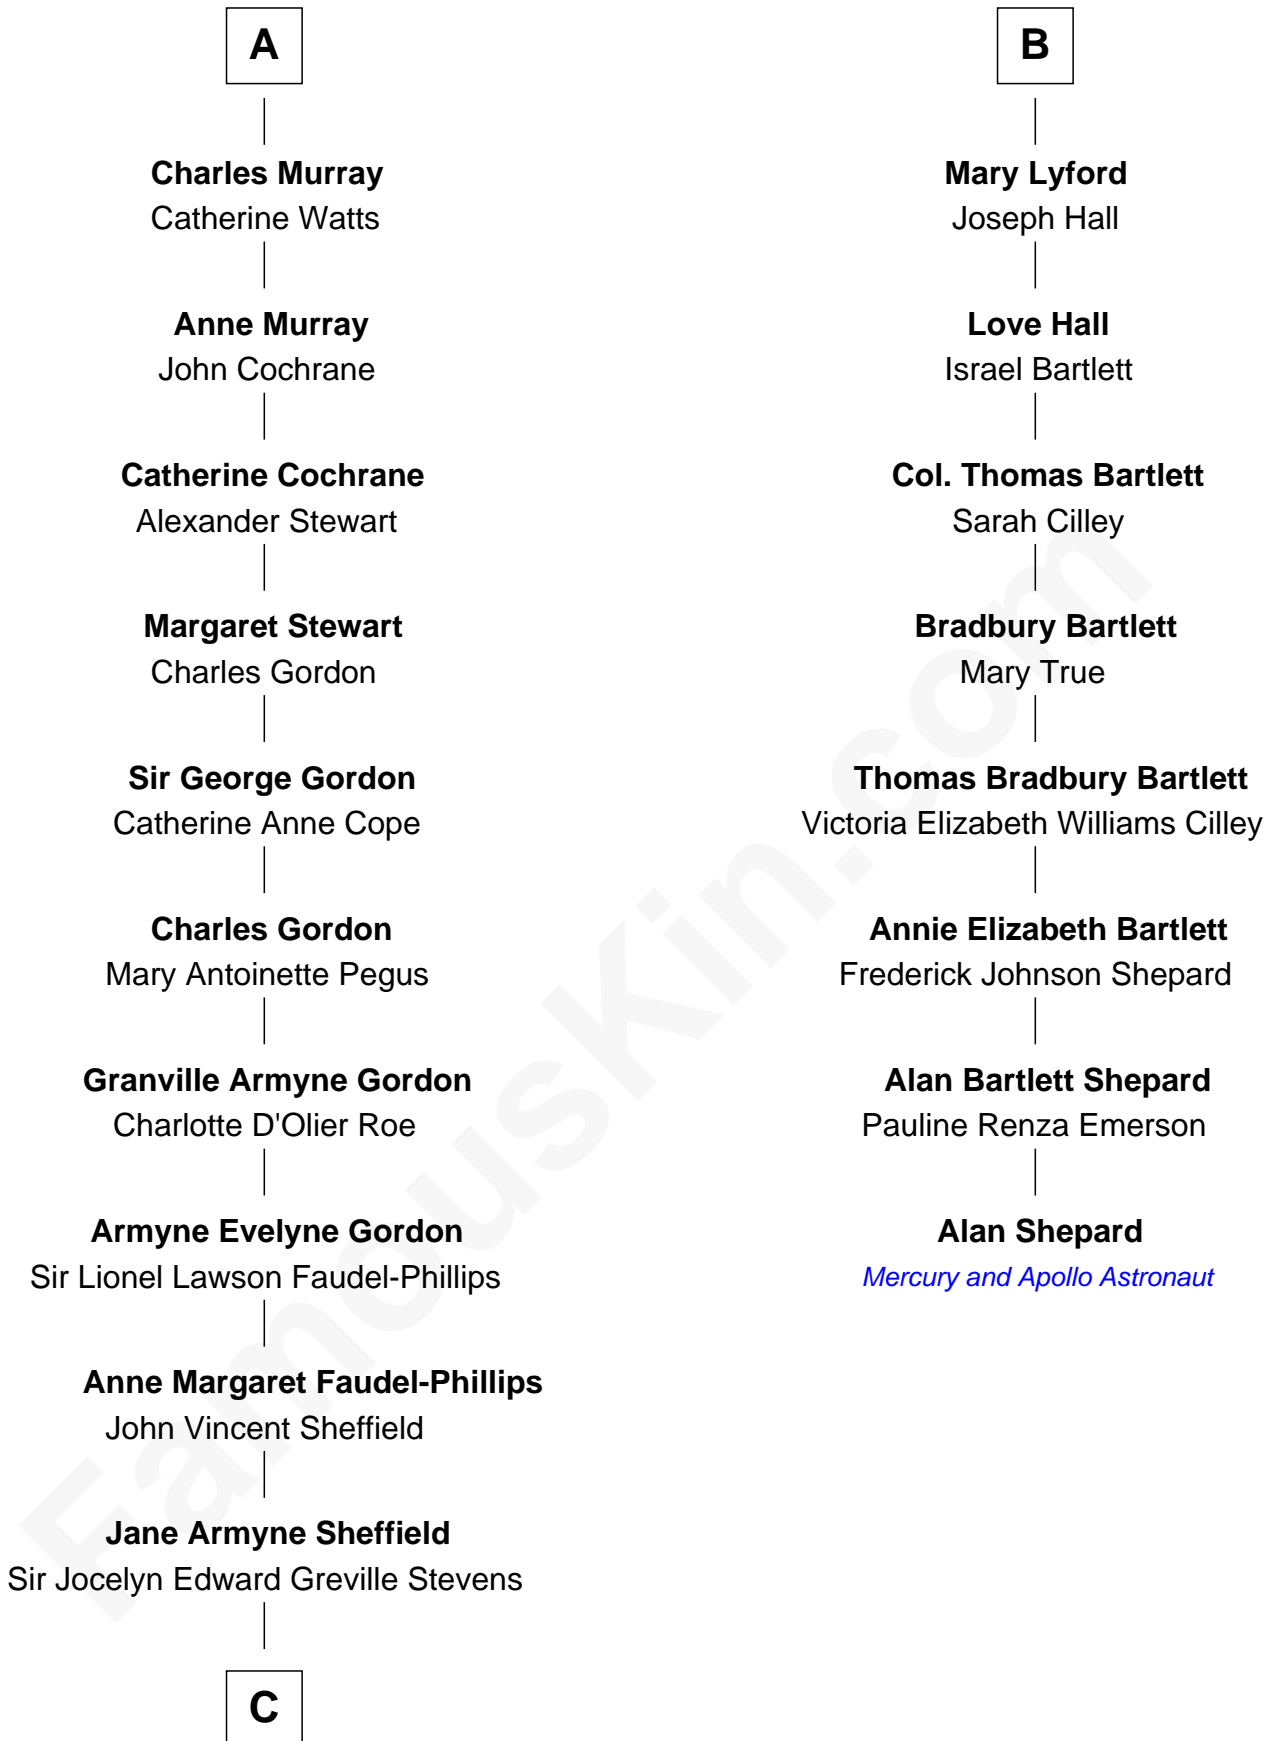

FamousKin.com

Relationship Chart of

Cara Delevingne

Fashion Model and Movie Actress

14th cousin 4 times removed of

Alan Shepard

Mercury and Apollo Astronaut

Pandora Anne Stevens
Charles Hamar Delevingne

Cara Delevingne
Model and Actress

FamousKin.com