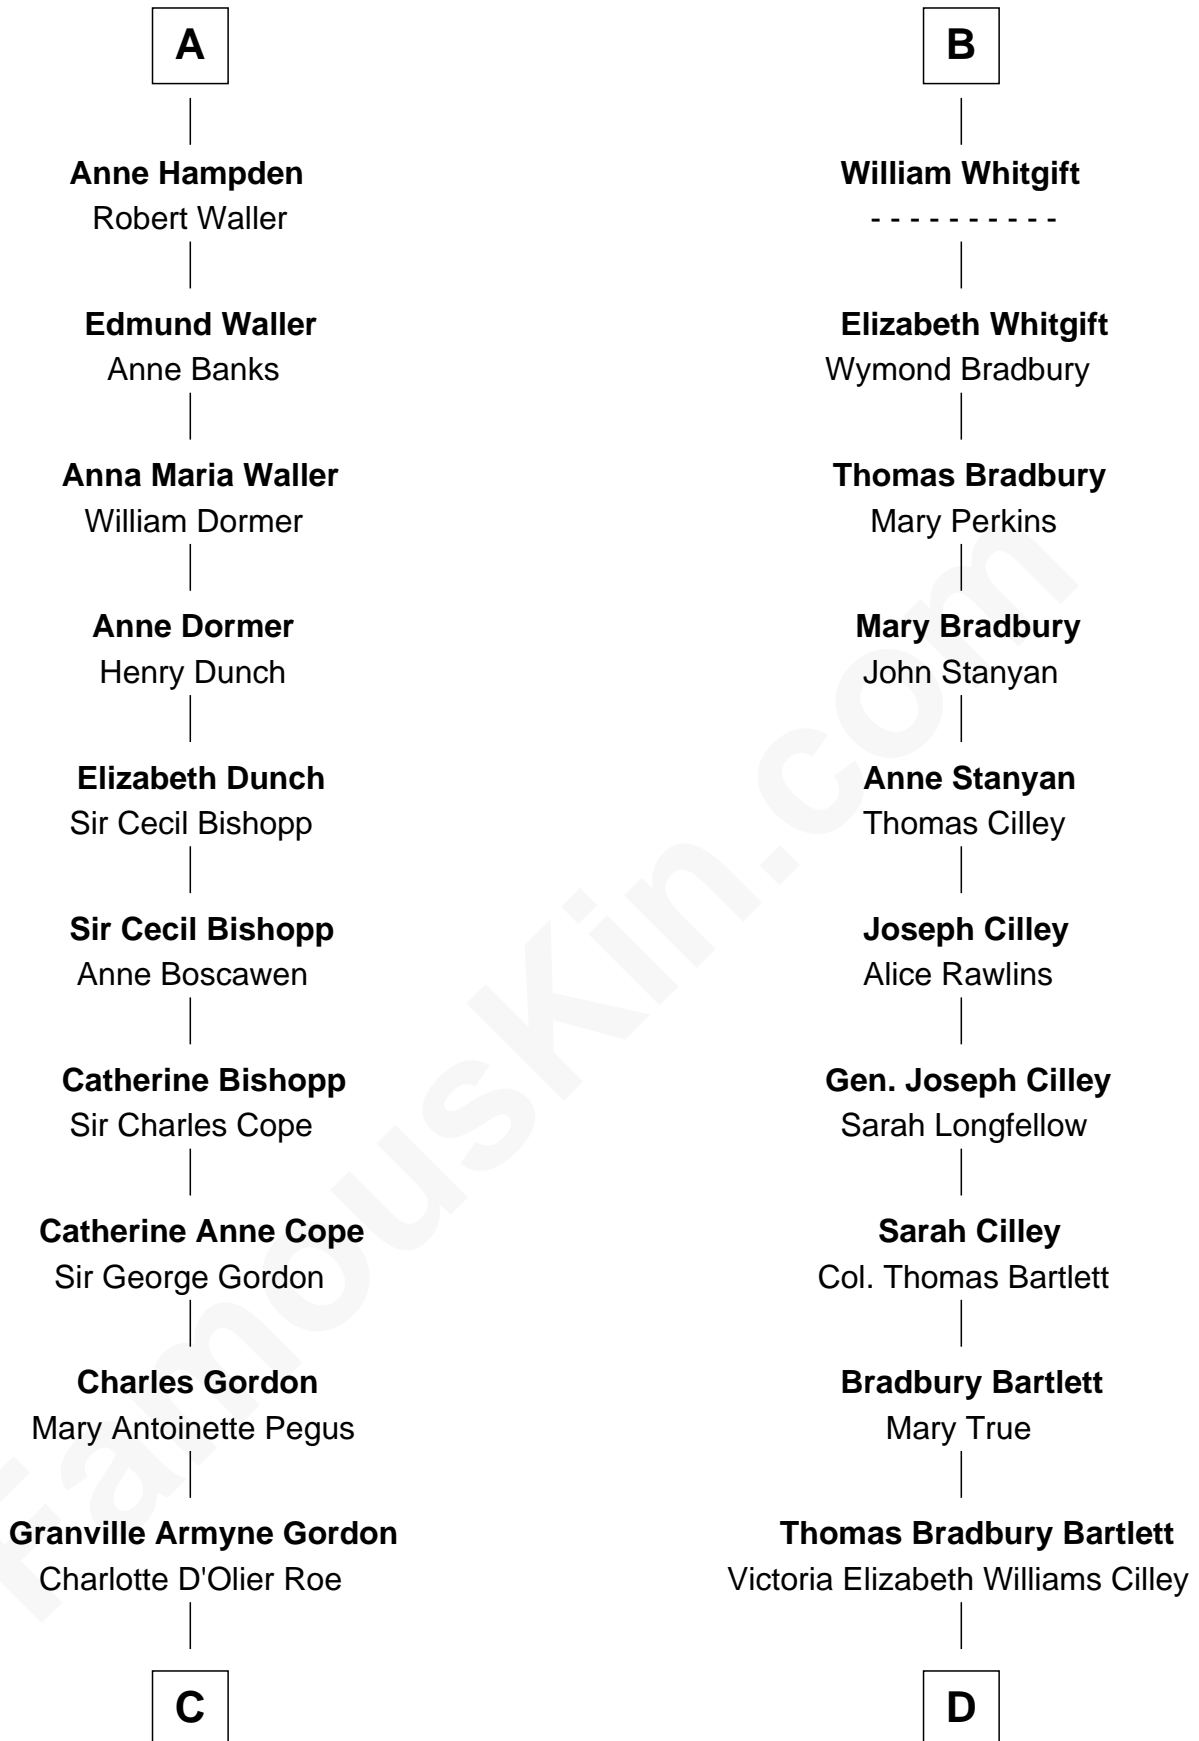

FamousKin.com

Relationship Chart of

Cara Delevingne

Fashion Model and Movie Actress

19th cousin 2 times removed of

Alan Shepard

Mercury and Apollo Astronaut

John de Welles

John de Welles

Eleanor de Mowbray

Eudo de Welles

Maud de Greystoke

Sir Lionel de Welles

Joan de Waterton

Margaret de Welles

Sir Thomas Dymoke

Jane Dymoke

John Fulnetby

Katherine Fulnetby

William Dynwell

Anne Dynwell

Henry Whitgift

B

C

Cara Delevingne
Model and Actress

D

Annie Elizabeth Bartlett
Frederick Johnson Shepard

Alan Bartlett Shepard
Pauline Renza Emerson

Alan Shepard
Mercury and Apollo Astronaut