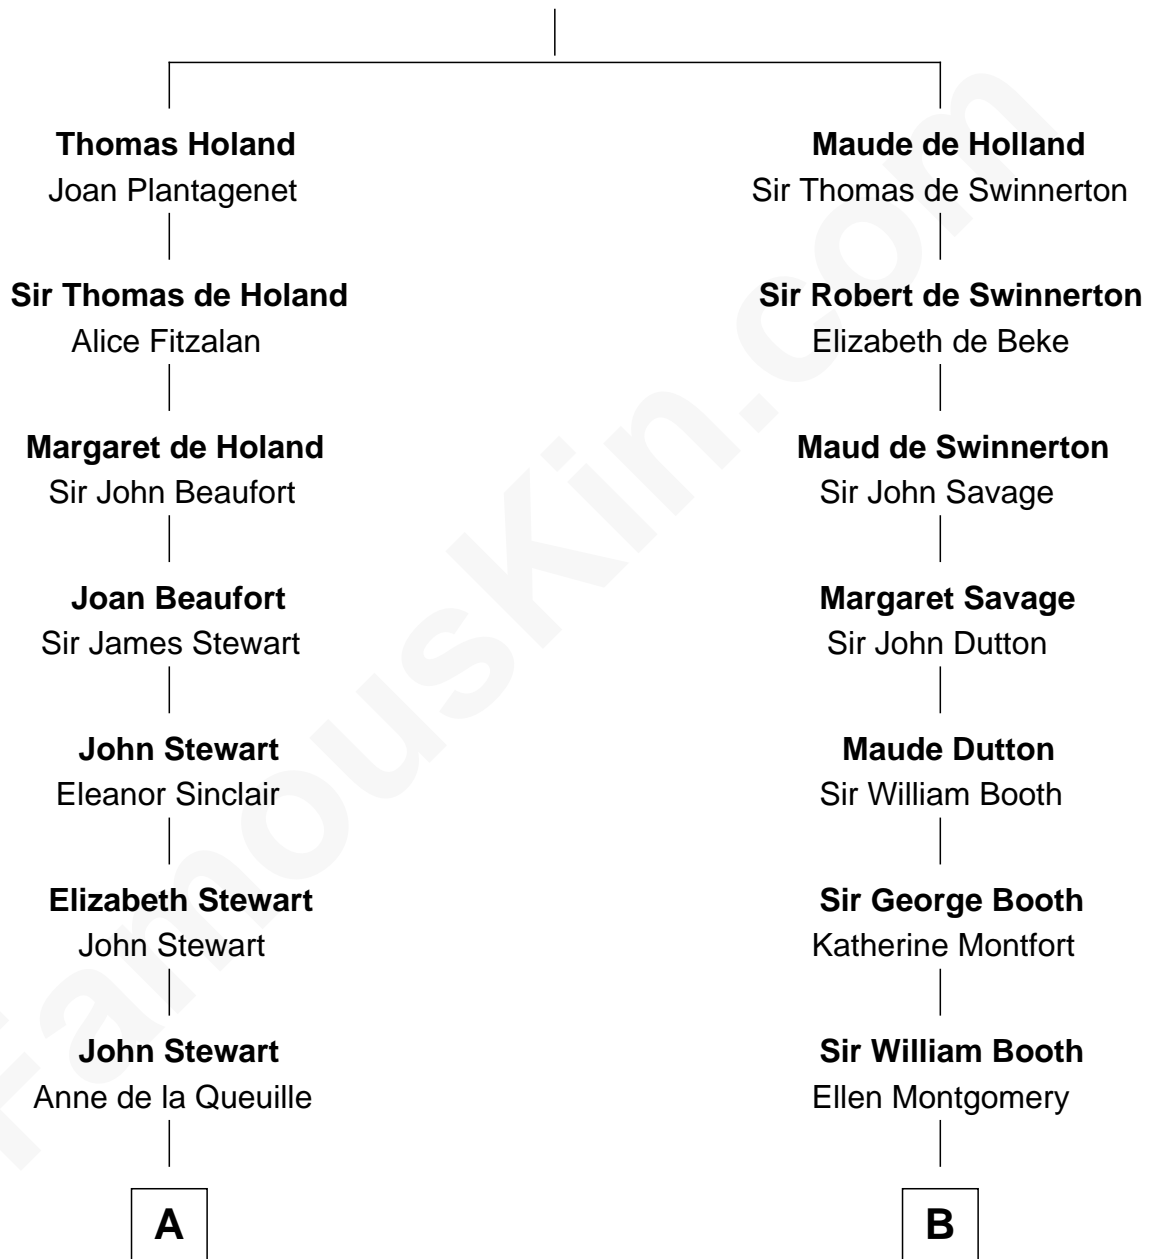

FamousKin.com

Relationship Chart of

Cara Delevingne

Fashion Model and Movie Actress

20th cousin 1 time removed of

Christian Herter

59th Governor of Massachusetts

Sir Robert de Holland

Maude la Zouche

C

Armyne Evelyne Gordon
Sir Lionel Lawson Faudel-Phillips

Anne Margaret Faudel-Phillips
John Vincent Sheffield

Jane Armyne Sheffield
Sir Jocelyn Edward Greville Stevens

Pandora Anne Stevens
Charles Hamar Delevingne

Cara Delevingne
Model and Actress

D

Archibald Miles
Mary Treese

Mary Miles
Christian Herter

Albert Herter
Adele McGinnis

Christian Herter
59th Governor of Massachusetts