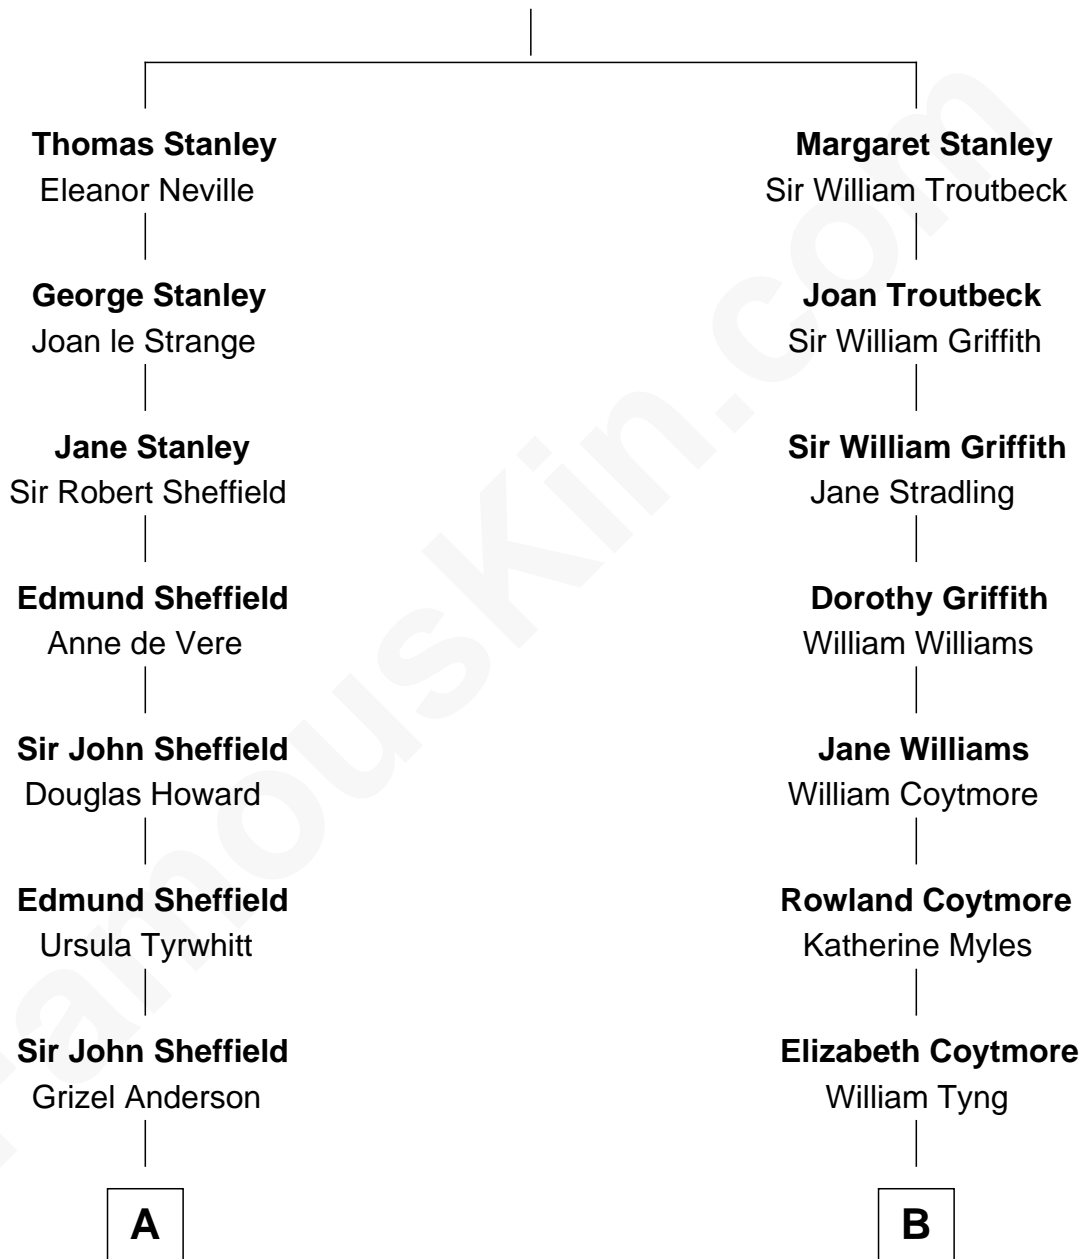

FamousKin.com

Relationship Chart of

Cara Delevingne

Fashion Model and Movie Actress

12th cousin 5 times removed of

John Quincy Adams

6th U.S. President

Sir Thomas Stanley

Joan Goushill

A

Edmund Sheffield
Elizabeth Cranfield

John Sheffield
Frances Stewart

Sir Charles Herbert later Sheffield
Margaret Diana Sabine

Rev. Sir Robert Sheffield
Penelope Pitches

Sir Robert Sheffield
Julia Brigida Newbold

Sir Robert Sheffield
Priscilla Isabella Laura Dumaresq

Sir Berkeley Digby George Sheffield
Julia Mary de Tuyll van Serooskerken

John Vincent Sheffield
Anne Margaret Faudel-Phillips

Jane Armyne Sheffield
Sir Jocelyn Edward Greville Stevens