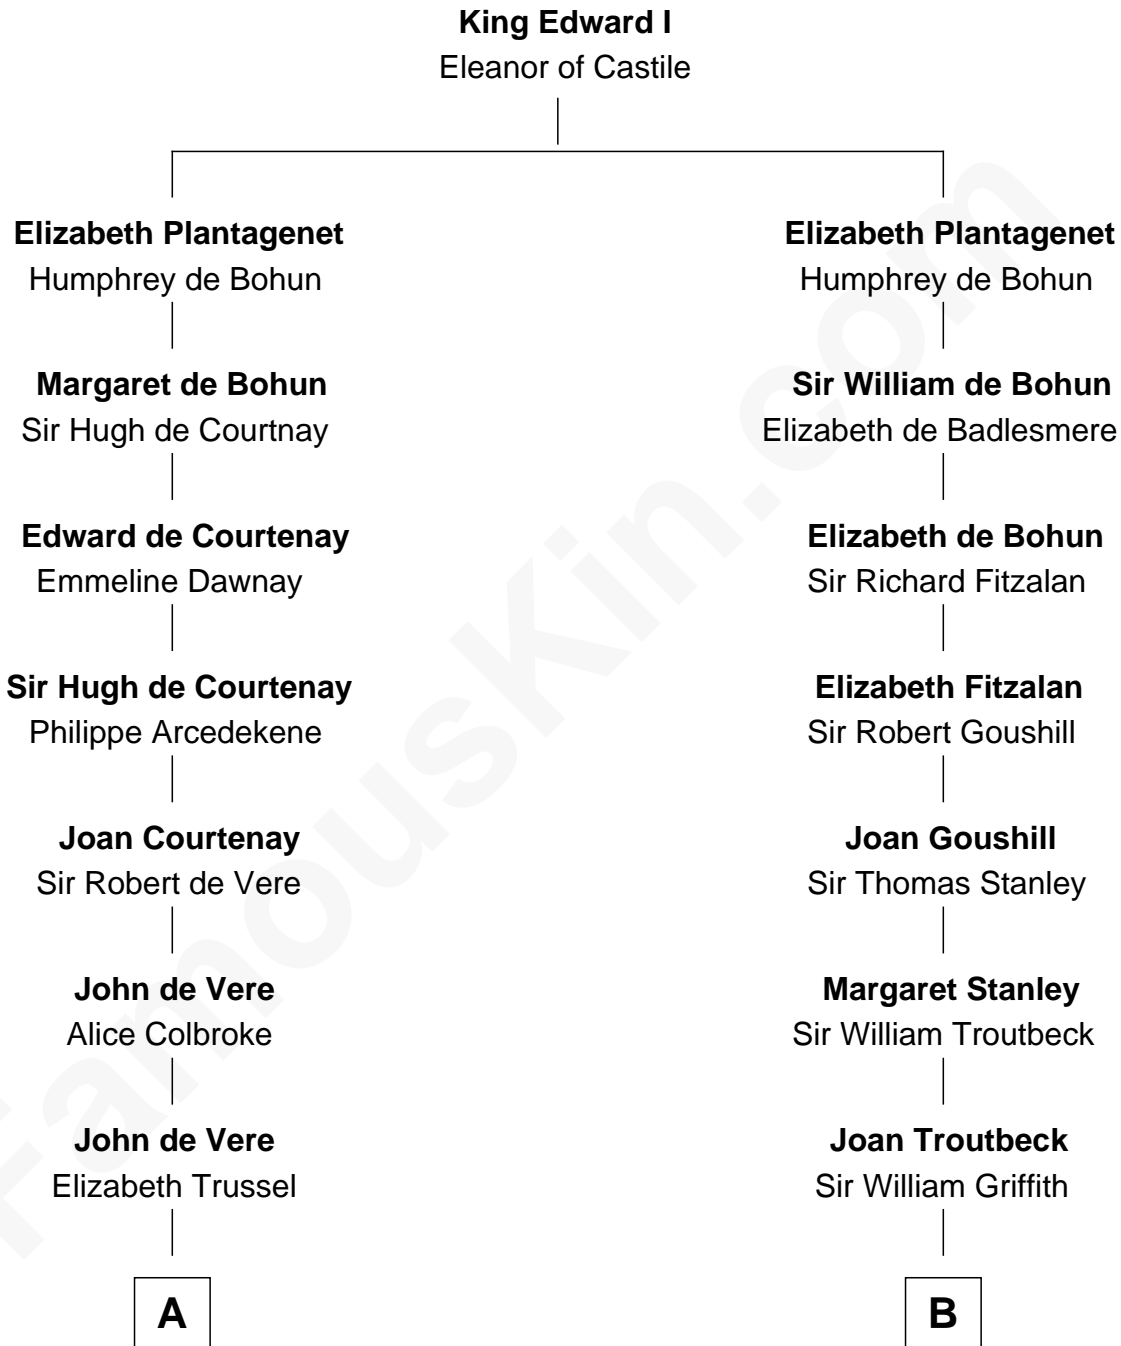

FamousKin.com

Relationship Chart of

Cara Delevingne

Fashion Model and Movie Actress

17th cousin 4 times removed of

John Quincy Adams

6th U.S. President

C

Sir Berkeley Digby George Sheffield

Julia Mary de Tuyll van Serooskerken

John Vincent Sheffield

Anne Margaret Faudel-Phillips

Jane Armyne Sheffield

Sir Jocelyn Edward Greville Stevens

Pandora Anne Stevens

Charles Hamar Delevingne