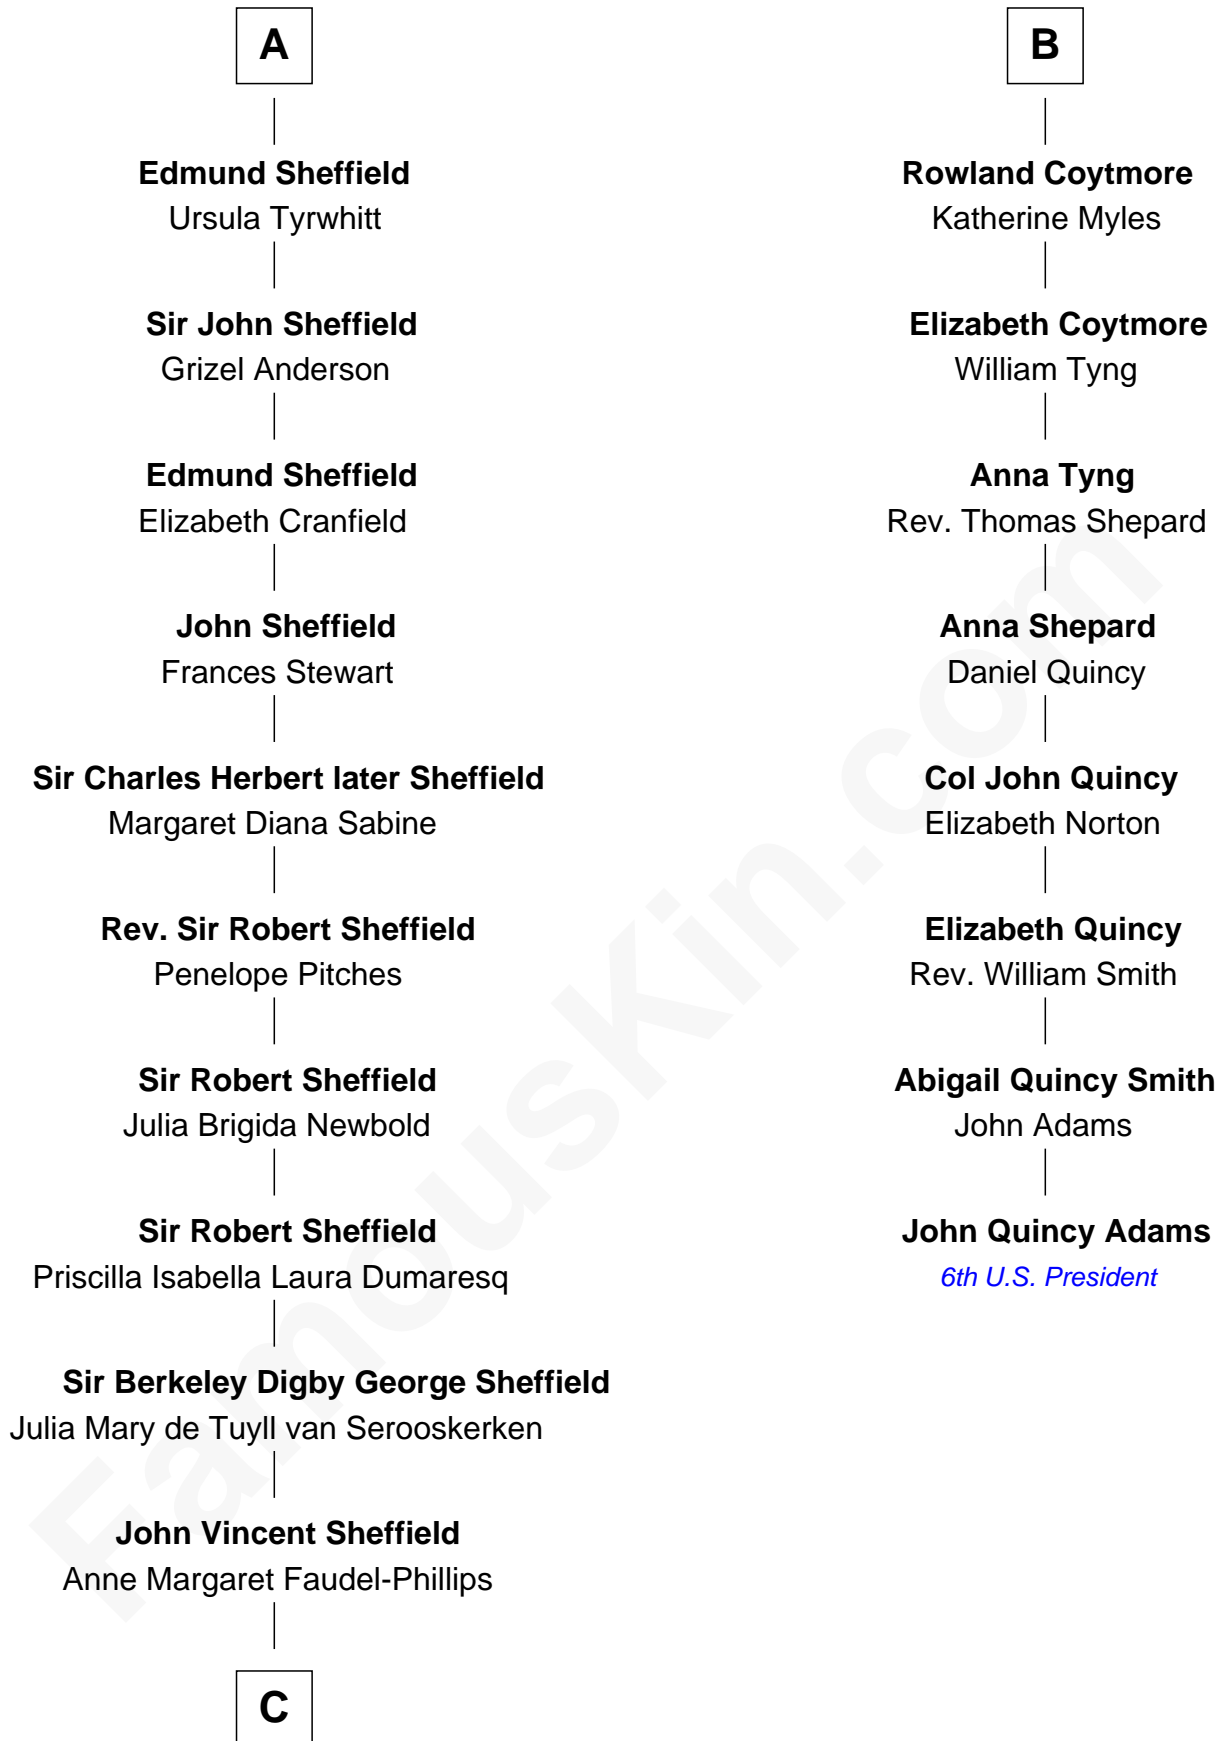

FamousKin.com

Relationship Chart of

Cara Delevingne

Fashion Model and Movie Actress

14th cousin 5 times removed of

John Quincy Adams

6th U.S. President

John of Gaunt

Katherine Roet

C

—
Jane Armyne Sheffield

Sir Jocelyn Edward Greville Stevens

—
Pandora Anne Stevens

Charles Hamar Delevingne

—
Cara Delevingne

Model and Actress