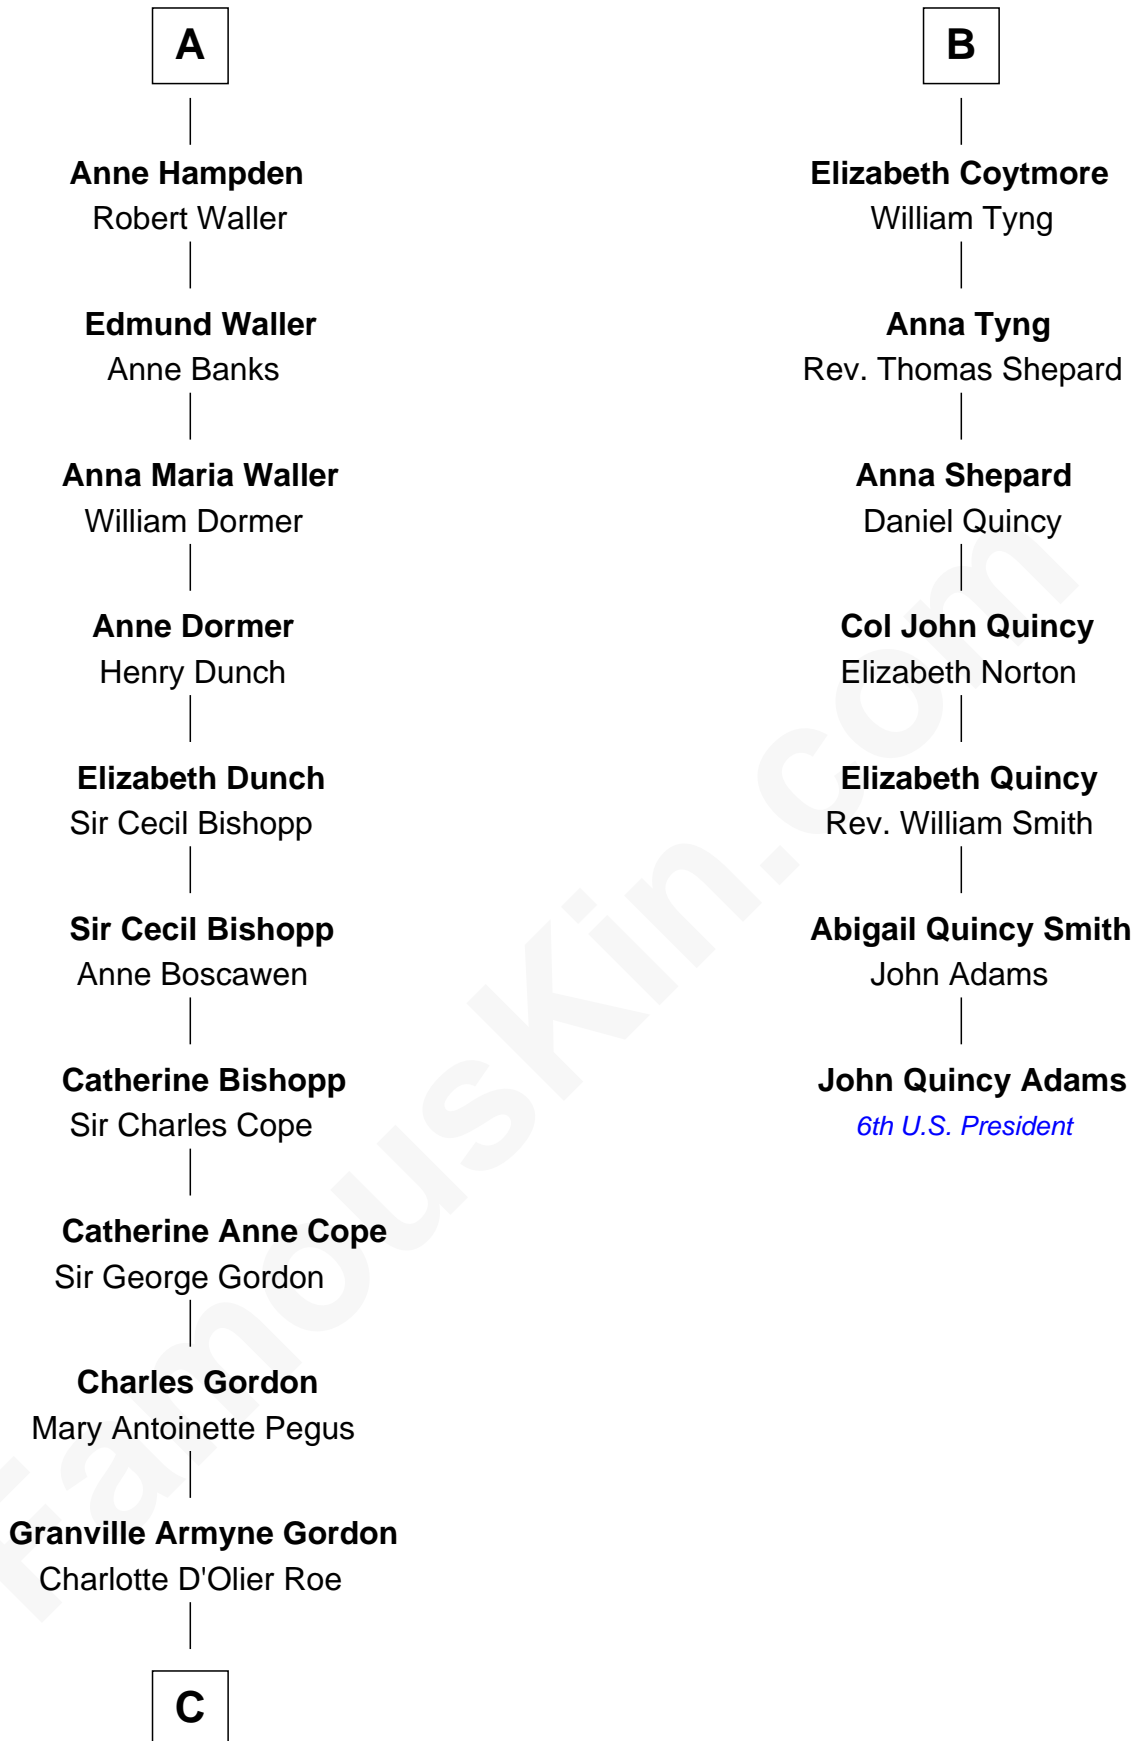

FamousKin.com

Relationship Chart of

Cara Delevingne

Fashion Model and Movie Actress

13th cousin 8 times removed of

John Quincy Adams

6th U.S. President

Sir William Stradling

Isabel St. Barbe

C

Armyne Evelyne Gordon
Sir Lionel Lawson Faudel-Phillips

Anne Margaret Faudel-Phillips
John Vincent Sheffield

Jane Armyne Sheffield
Sir Jocelyn Edward Greville Stevens

Pandora Anne Stevens
Charles Hamar Delevingne

Cara Delevingne
Model and Actress

FamousKin.com