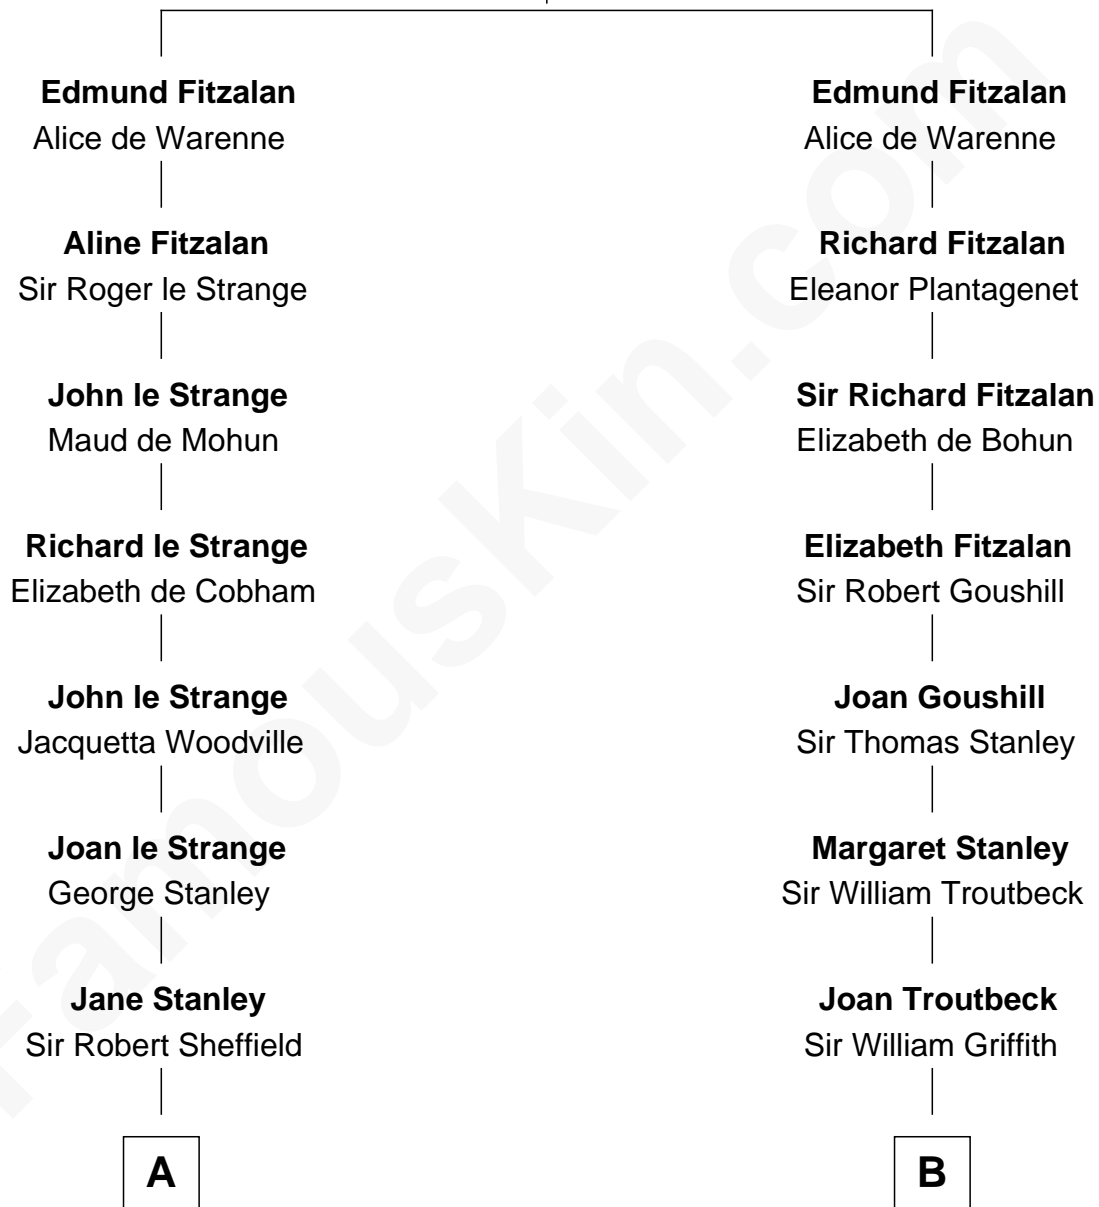

## Relationship Chart of

### Cara Delevingne

*Fashion Model and Movie Actress*

17th cousin 4 times removed of

### John Quincy Adams

*6th U.S. President*

**Richard Fitzalan**

Alice de Saluzzo

**C**

**Sir Berkeley Digby George Sheffield**

Julia Mary de Tuyll van Serooskerken

**John Vincent Sheffield**