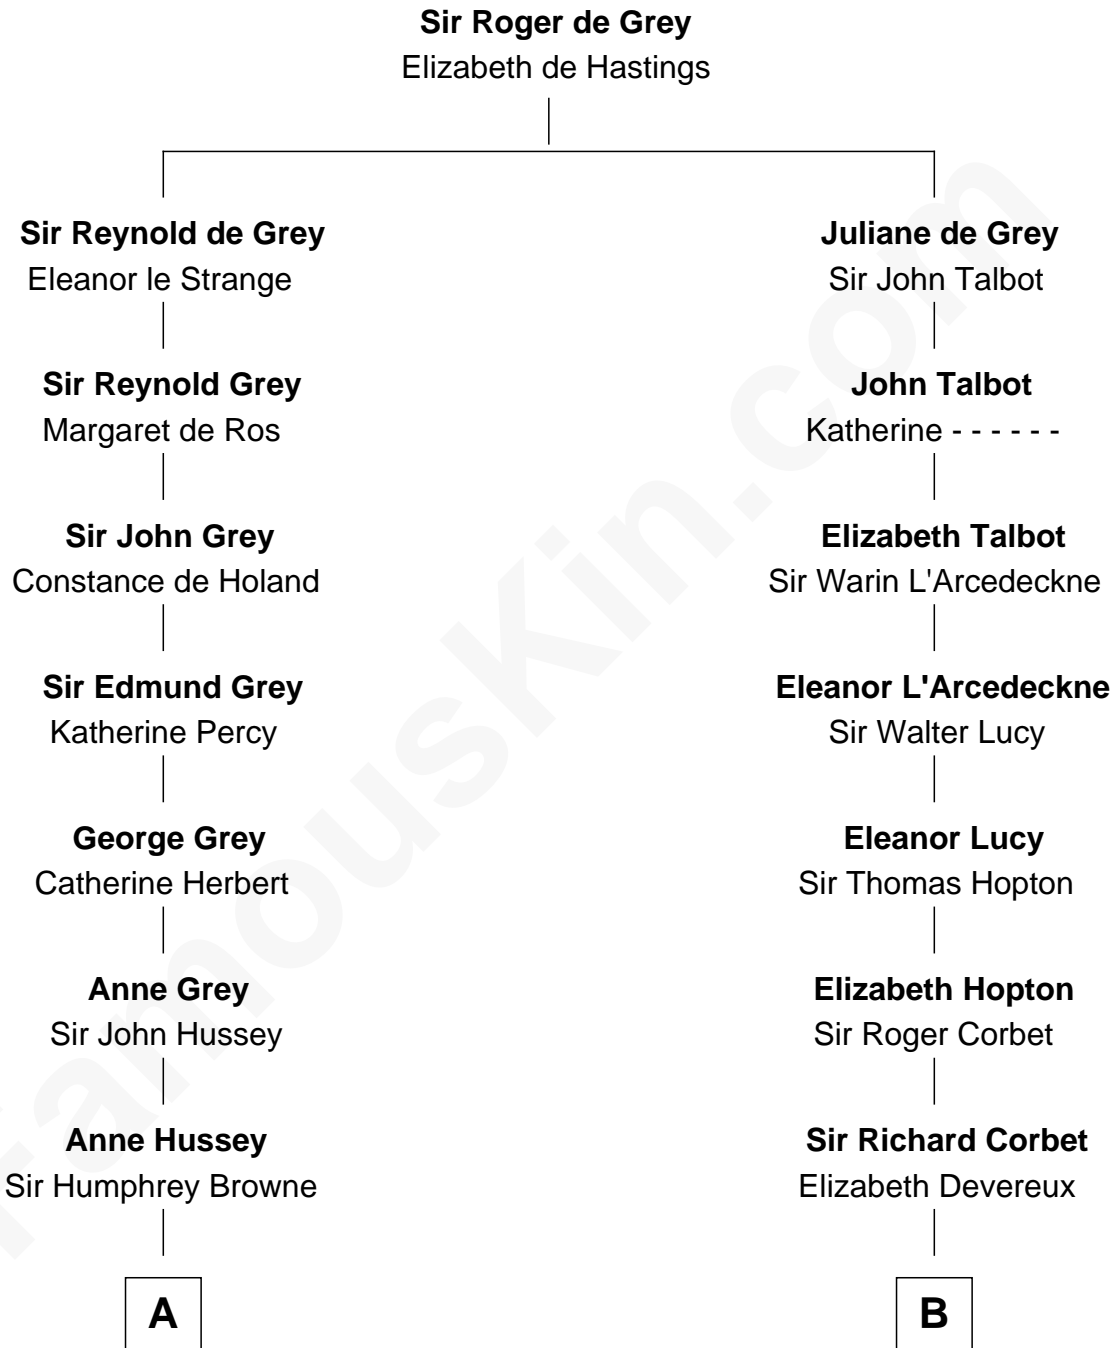

FamousKin.com

Relationship Chart of

Cara Delevingne

Fashion Model and Movie Actress

20th cousin 1 time removed of

Orson Welles

Radio, Stage, and Movie Actor

C

Armyne Evelyne Gordon
Sir Lionel Lawson Faudel-Phillips

Anne Margaret Faudel-Phillips
John Vincent Sheffield

Jane Armyne Sheffield
Sir Jocelyn Edward Greville Stevens

Pandora Anne Stevens
Charles Hamar Delevingne