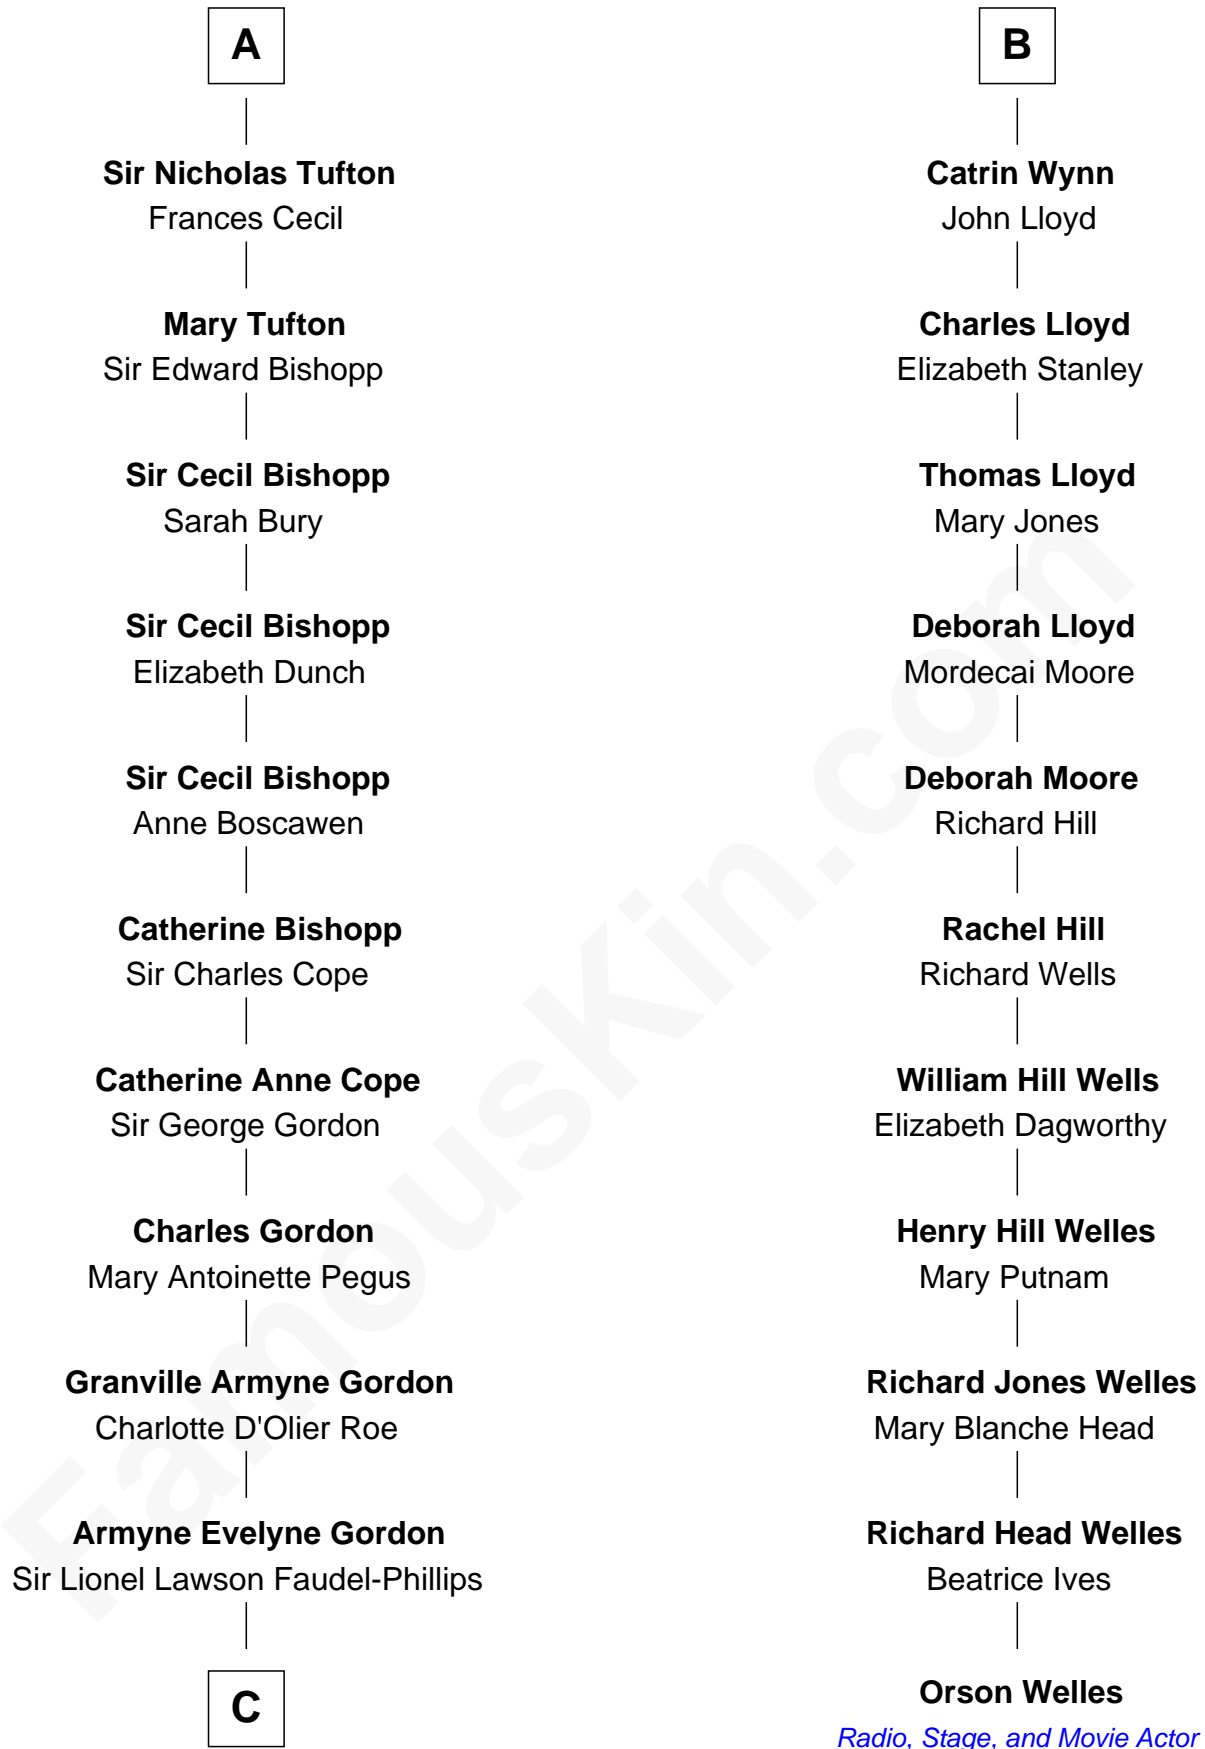

FamousKin.com

Relationship Chart of

Cara Delevingne

Fashion Model and Movie Actress

17th cousin 3 times removed of

Orson Welles

Radio, Stage, and Movie Actor

C

Anne Margaret Faudel-Phillips

John Vincent Sheffield

Jane Armyne Sheffield

Sir Jocelyn Edward Greville Stevens

Pandora Anne Stevens

Charles Hamar Delevingne

Cara Delevingne

Model and Actress