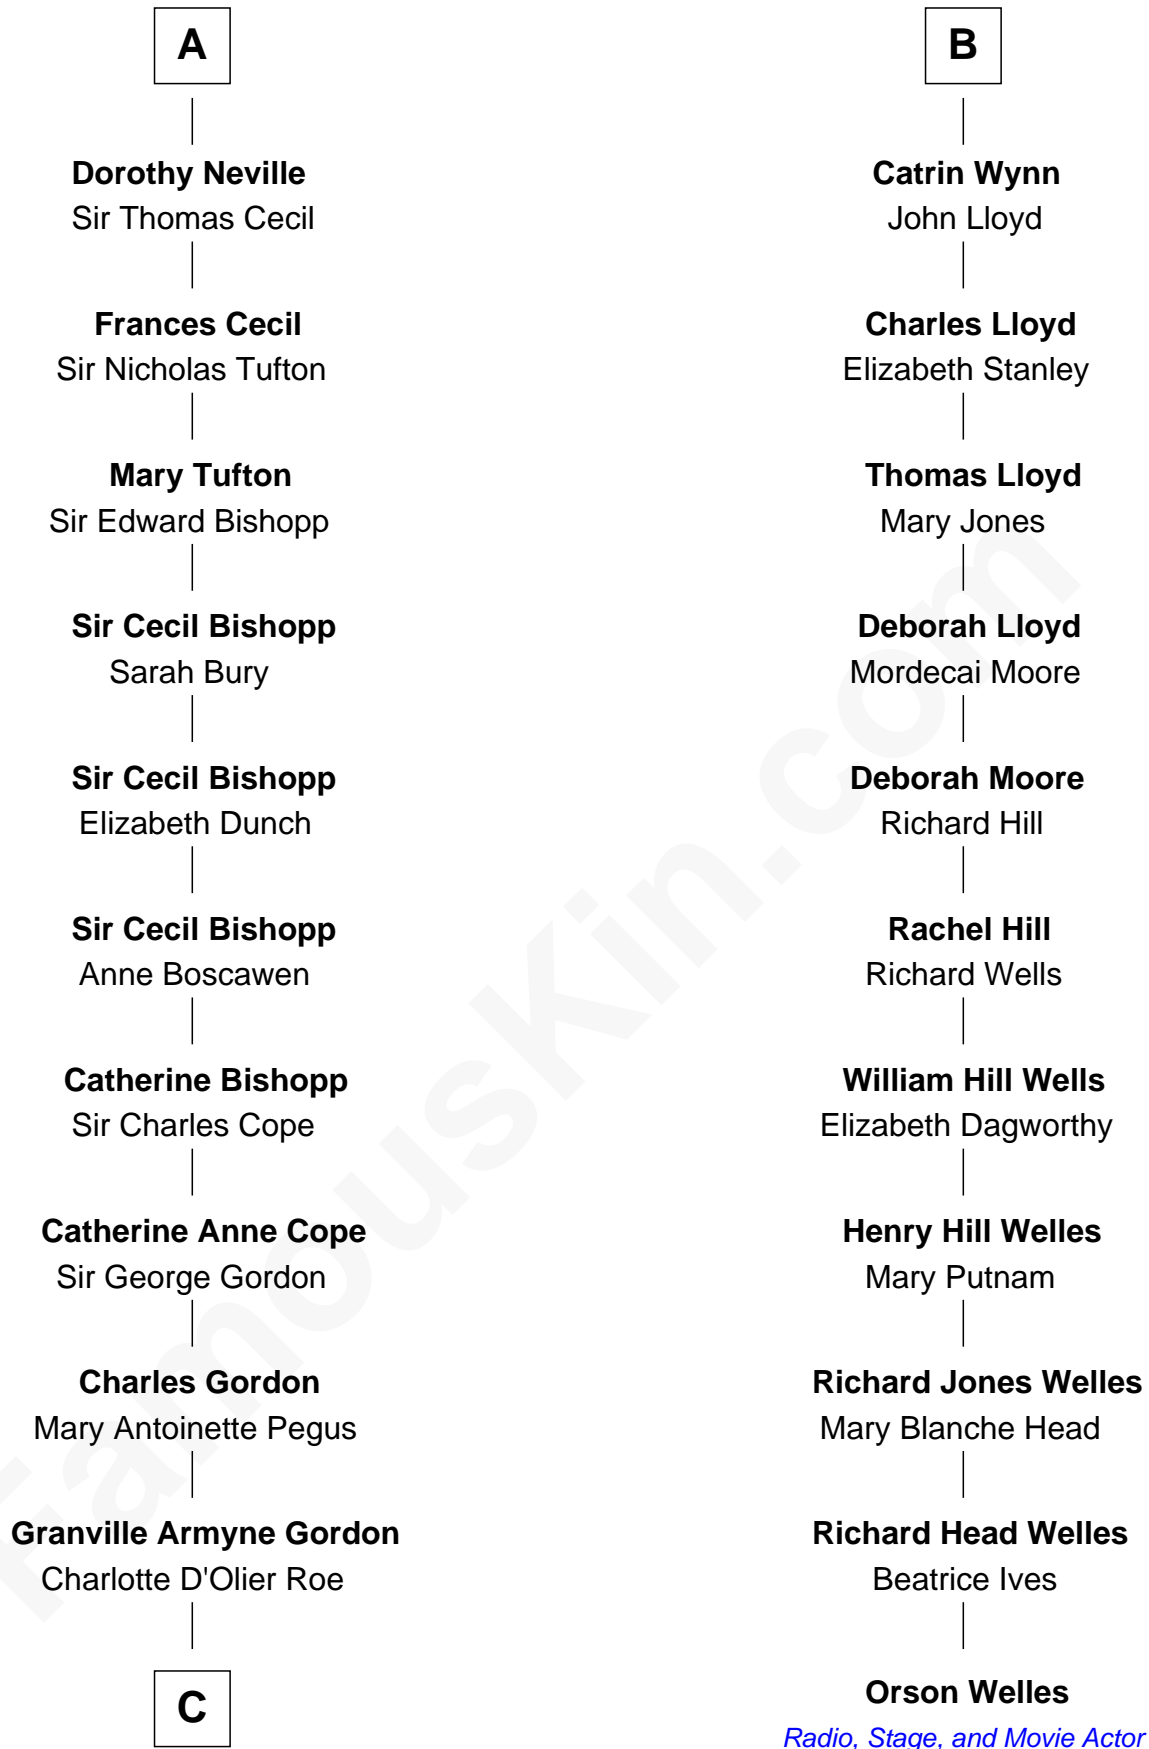

FamousKin.com

Relationship Chart of

Cara Delevingne

Fashion Model and Movie Actress

17th cousin 4 times removed of

Orson Welles

Radio, Stage, and Movie Actor

C

—
Armyne Evelyne Gordon

Sir Lionel Lawson Faudel-Phillips

—
Anne Margaret Faudel-Phillips

John Vincent Sheffield

—
Jane Armyne Sheffield

Sir Jocelyn Edward Greville Stevens

—
Pandora Anne Stevens

Charles Hamar Delevingne

—
Cara Delevingne

Model and Actress