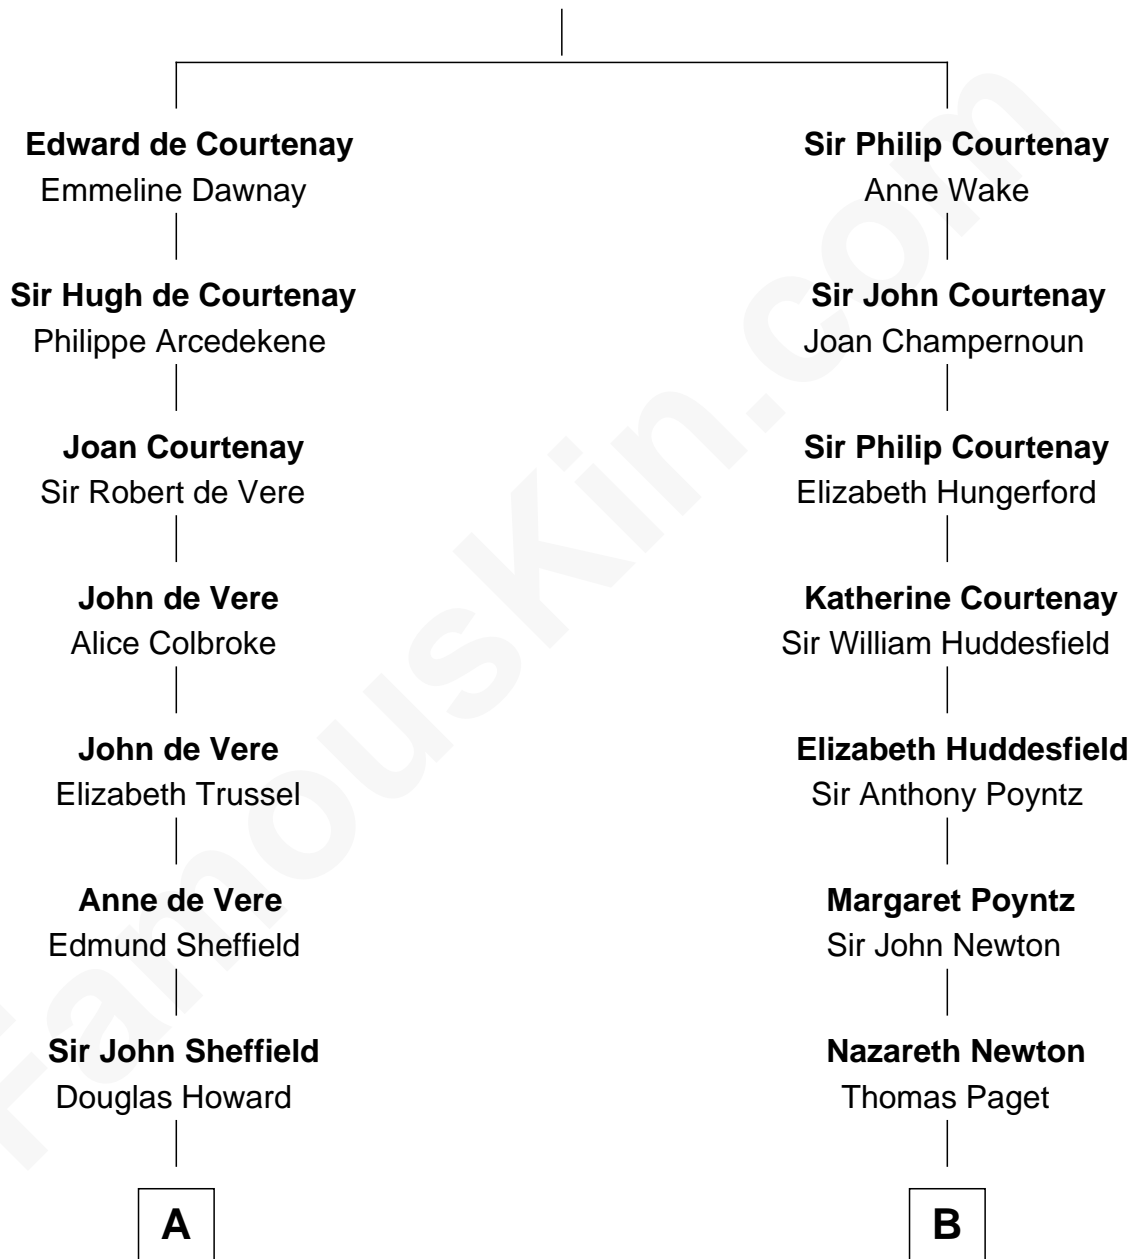

FamousKin.com

Relationship Chart of

Cara Delevingne

Fashion Model and Movie Actress

14th cousin 5 times removed of

Charles Darwin

Theory of Evolution

Sir Hugh de Courtenay

Margaret de Bohun

C

Jane Armyne Sheffield

Sir Jocelyn Edward Greville Stevens

Pandora Anne Stevens

Charles Hamar Delevingne

Cara Delevingne

Model and Actress