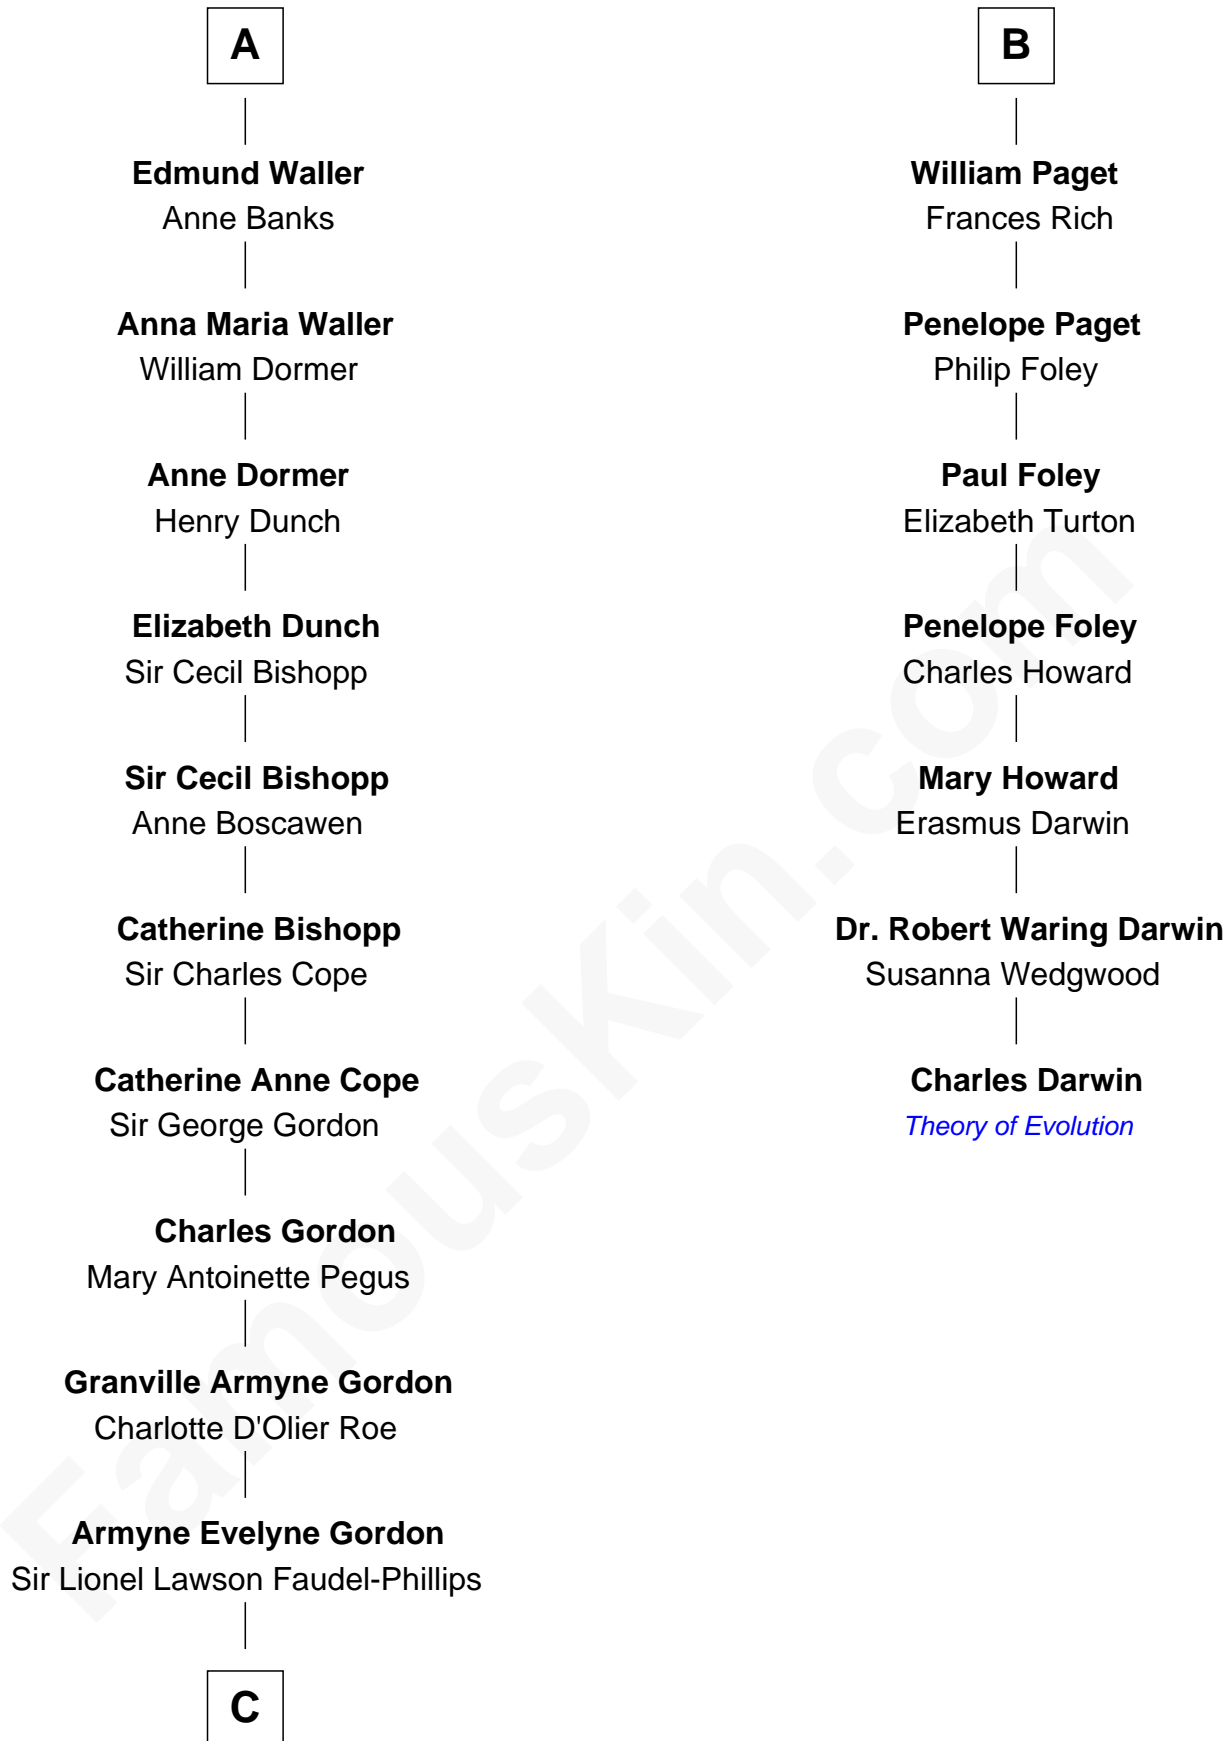

FamousKin.com

Relationship Chart of

Cara Delevingne

Fashion Model and Movie Actress

13th cousin 7 times removed of

Charles Darwin

Theory of Evolution

C

Anne Margaret Faudel-Phillips

John Vincent Sheffield

Jane Armyne Sheffield

Sir Jocelyn Edward Greville Stevens

Pandora Anne Stevens

Charles Hamar Delevingne

Cara Delevingne

Model and Actress