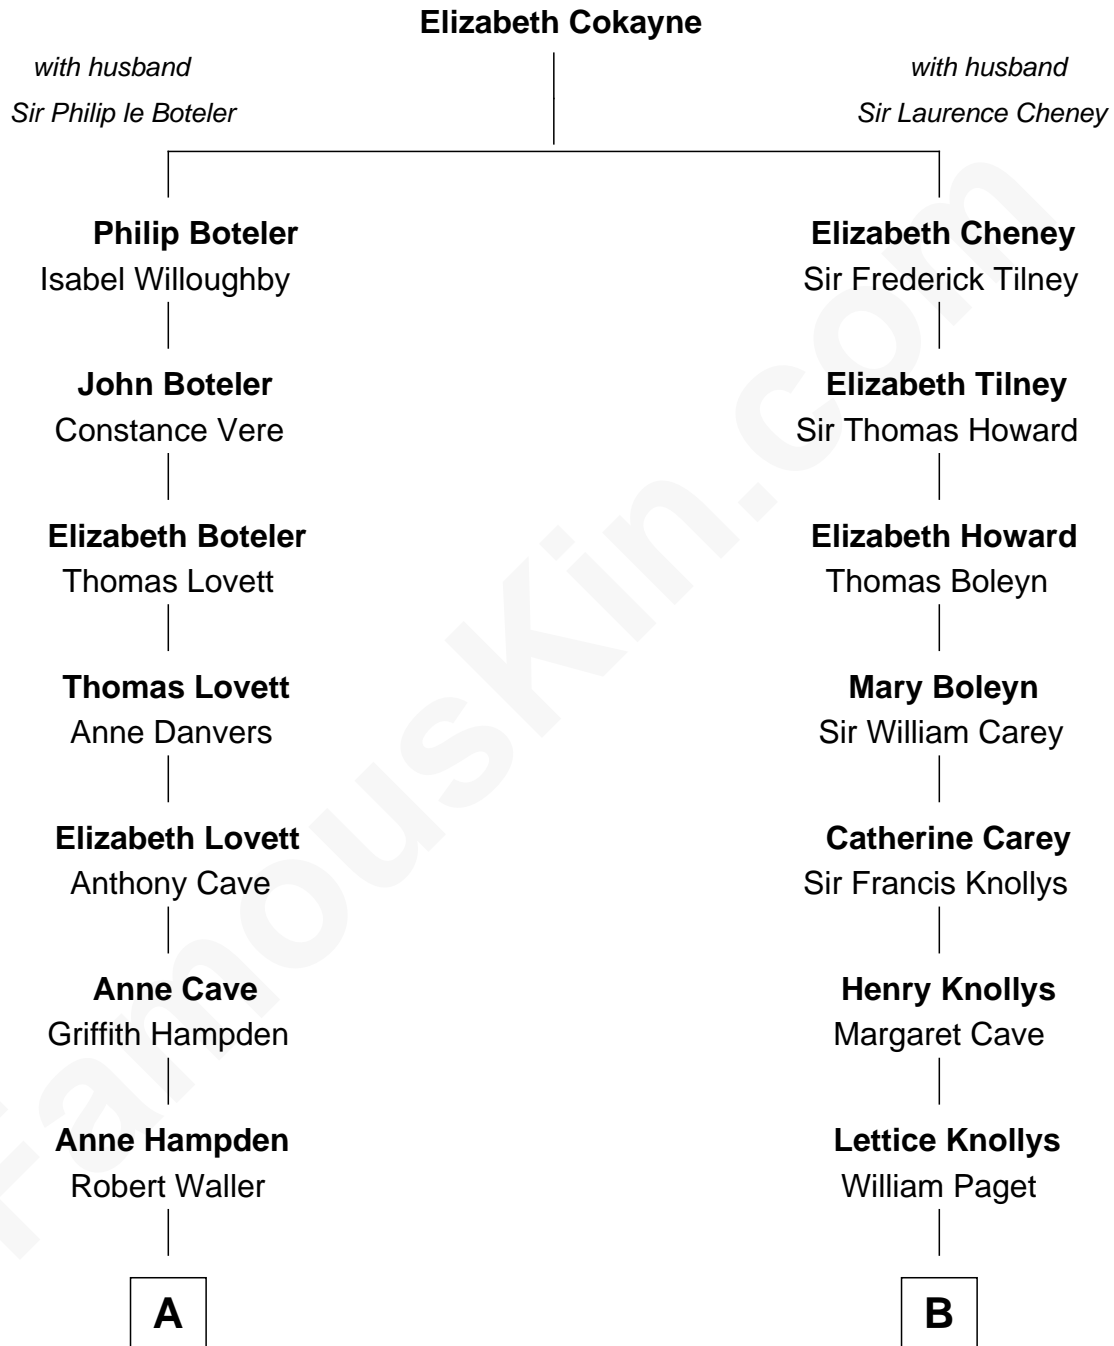

FamousKin.com

Relationship Chart of

Cara Delevingne

Fashion Model and Movie Actress

13th cousin 7 times removed of

Charles Darwin

Theory of Evolution

C

Anne Margaret Faudel-Phillips

John Vincent Sheffield

Jane Armyne Sheffield

Sir Jocelyn Edward Greville Stevens

Pandora Anne Stevens

Charles Hamar Delevingne

Cara Delevingne

Model and Actress