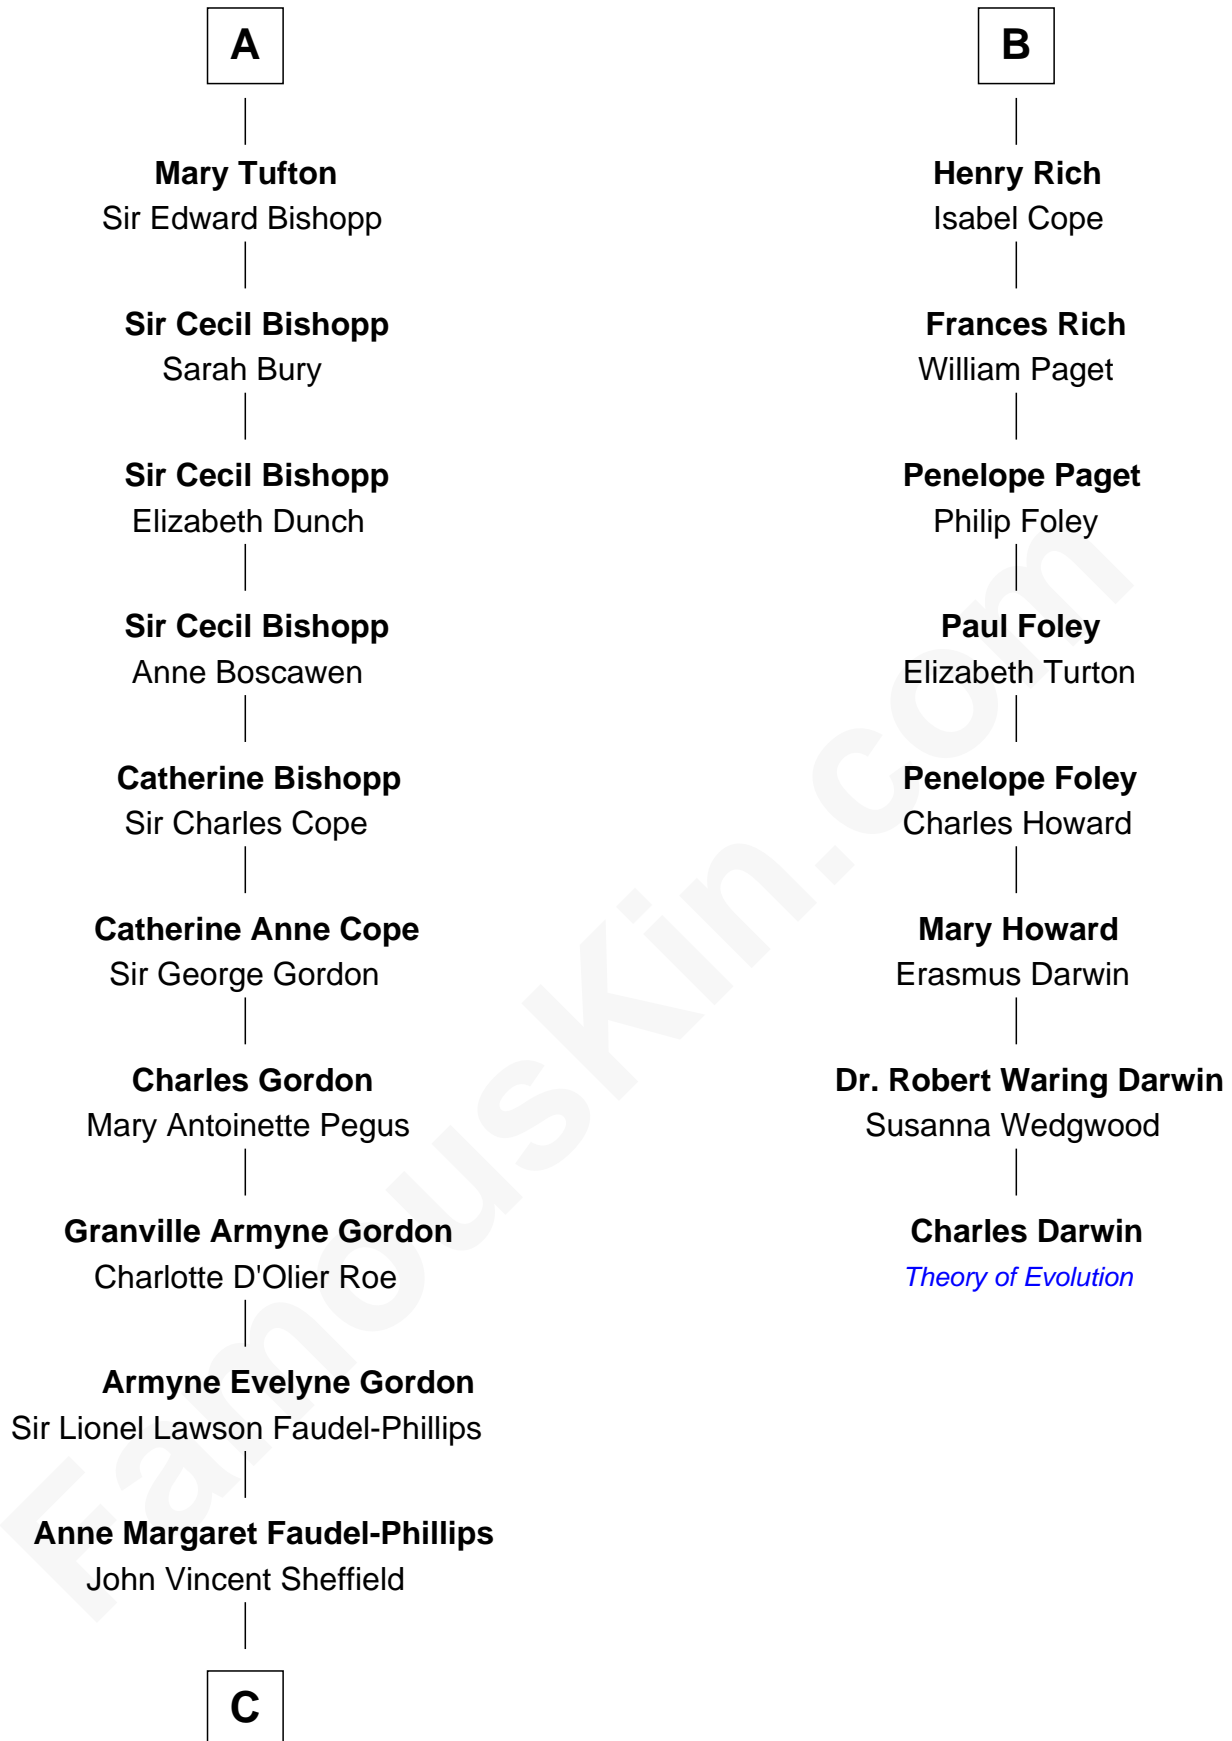

### Cara Delevingne

*Fashion Model and Movie Actress*

14th cousin 5 times removed of

**Charles Darwin**

*Theory of Evolution*

**Sir William Bouchier**

Anne Plantagenet

**Sir John Bouchier**

Lucy Somerset

**Dorothy Neville**

Sir Thomas Cecil

**Frances Cecil**

Sir Nicholas Tufton

**A**

**Henry Bouchier**

Isabel Plantagenet

**Sir William Bouchier**

Anne Woodville

**Cecily Bouchier**

John Devereux

**Walter Devereux**

Mary Grey

**Sir Richard Devereux**

Dorothy Hastings

**Walter Devereux**

Lettice Knollys

**Penelope Devereux**

Robert Rich

**B**

**C**

—  
**Jane Armyne Sheffield**

Sir Jocelyn Edward Greville Stevens