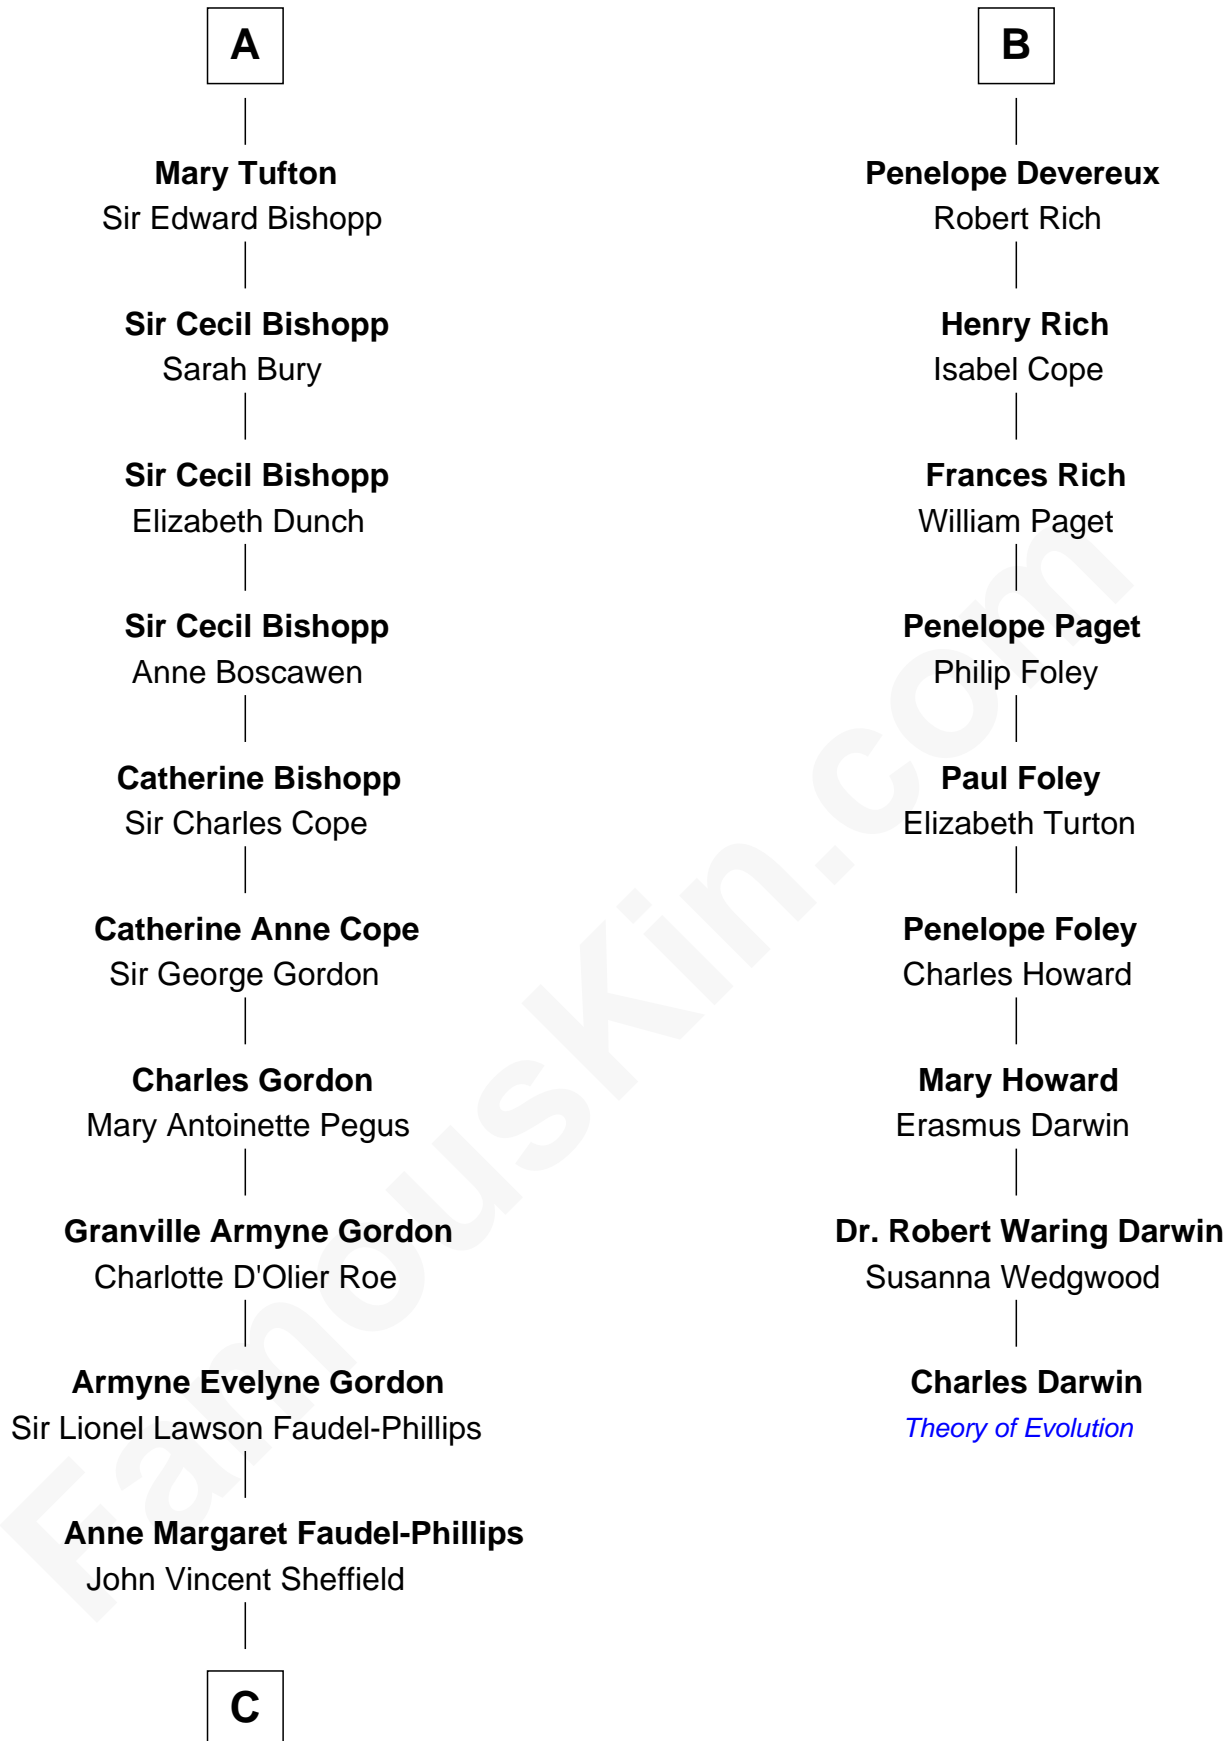

FamousKin.com

Relationship Chart of

Cara Delevingne

Fashion Model and Movie Actress

15th cousin 4 times removed of

Charles Darwin

Theory of Evolution

Sir Reynold Grey

Margaret de Ros

C

Jane Armyne Sheffield

Sir Jocelyn Edward Greville Stevens

Pandora Anne Stevens

Charles Hamar Delevingne

Cara Delevingne

Model and Actress