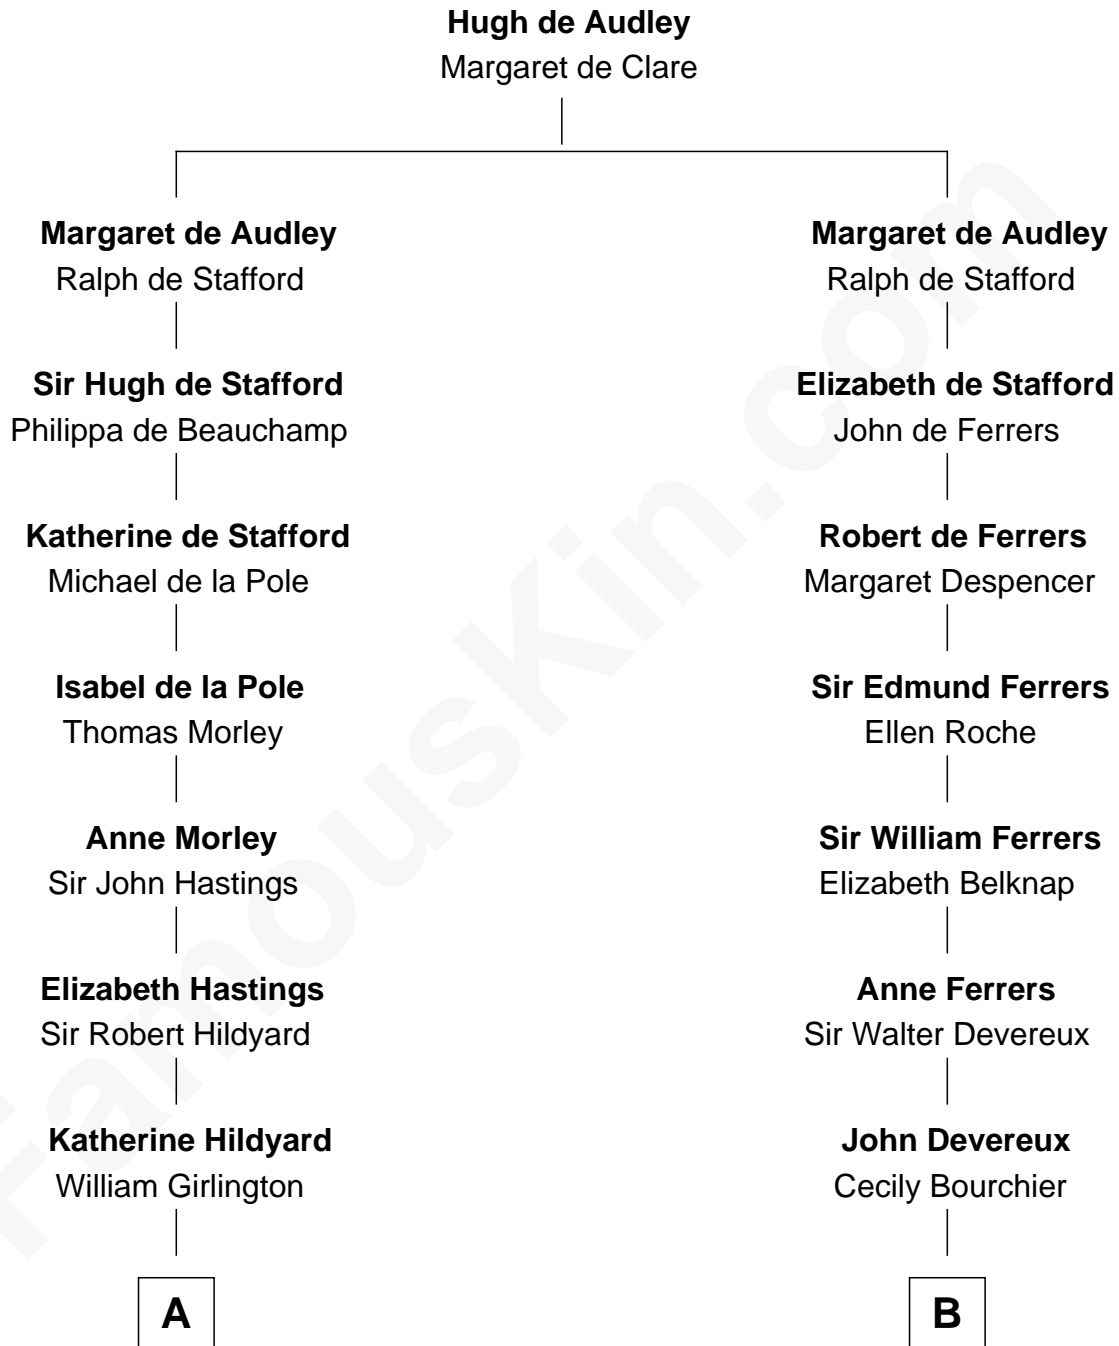

FamousKin.com

Relationship Chart of

Cara Delevingne

Fashion Model and Movie Actress

18th cousin 3 times removed of

Charles Darwin

Theory of Evolution

C

Sir Berkeley Digby George Sheffield
Julia Mary de Tuyll van Serooskerken

John Vincent Sheffield
Anne Margaret Faudel-Phillips

Jane Armyne Sheffield
Sir Jocelyn Edward Greville Stevens

Pandora Anne Stevens
Charles Hamar Delevingne

Cara Delevingne
Model and Actress

D

Dr. Robert Waring Darwin
Susanna Wedgwood

Charles Darwin
Theory of Evolution

FamousKin.com