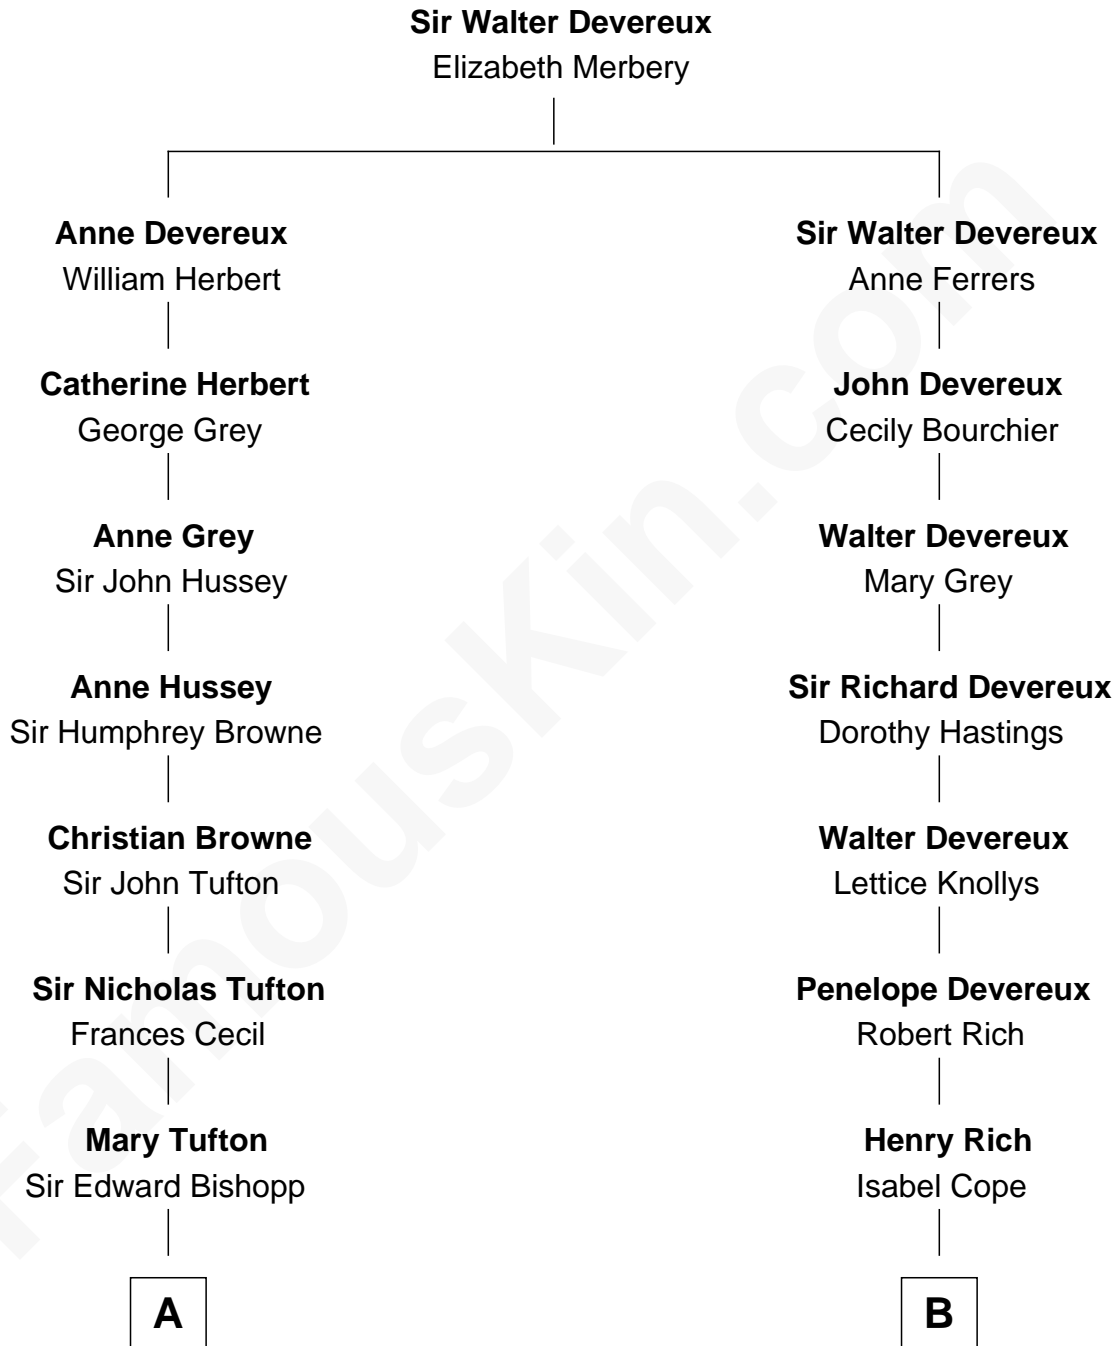

FamousKin.com

Relationship Chart of

Cara Delevingne

Fashion Model and Movie Actress

13th cousin 5 times removed of

Charles Darwin

Theory of Evolution

C

Pandora Anne Stevens
Charles Hamar Delevingne

Cara Delevingne
Model and Actress

FamousKin.com