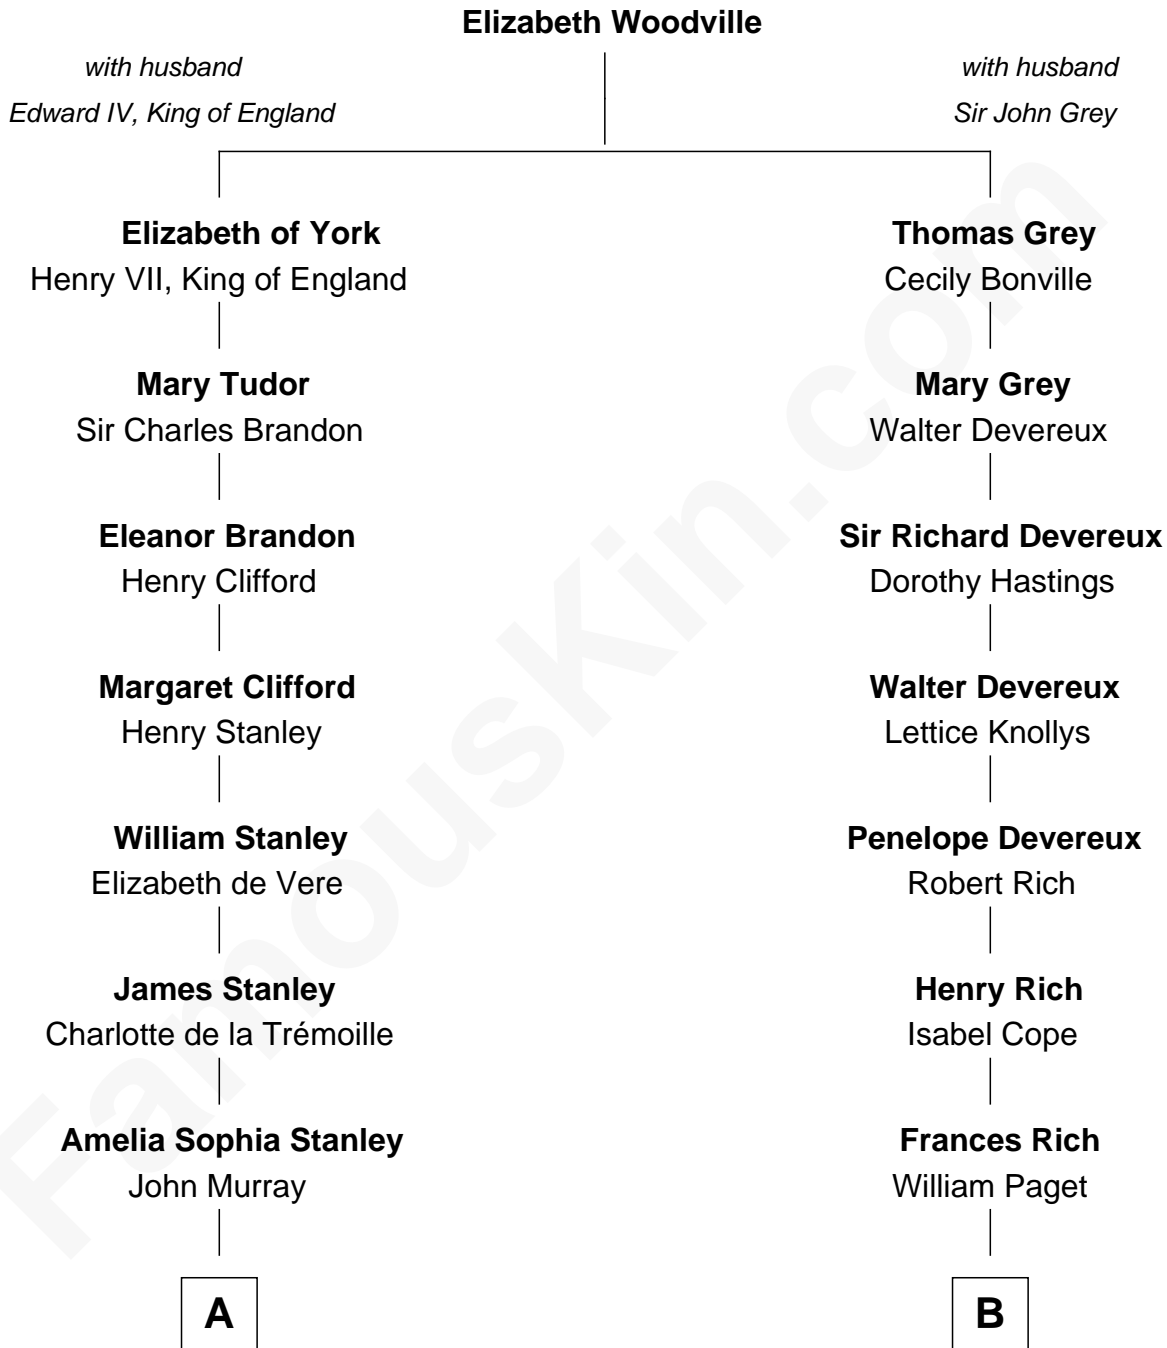

FamousKin.com

Relationship Chart of

Cara Delevingne

Fashion Model and Movie Actress

12th cousin 6 times removed of

Charles Darwin

Theory of Evolution

Pandora Anne Stevens
Charles Hamar Delevingne