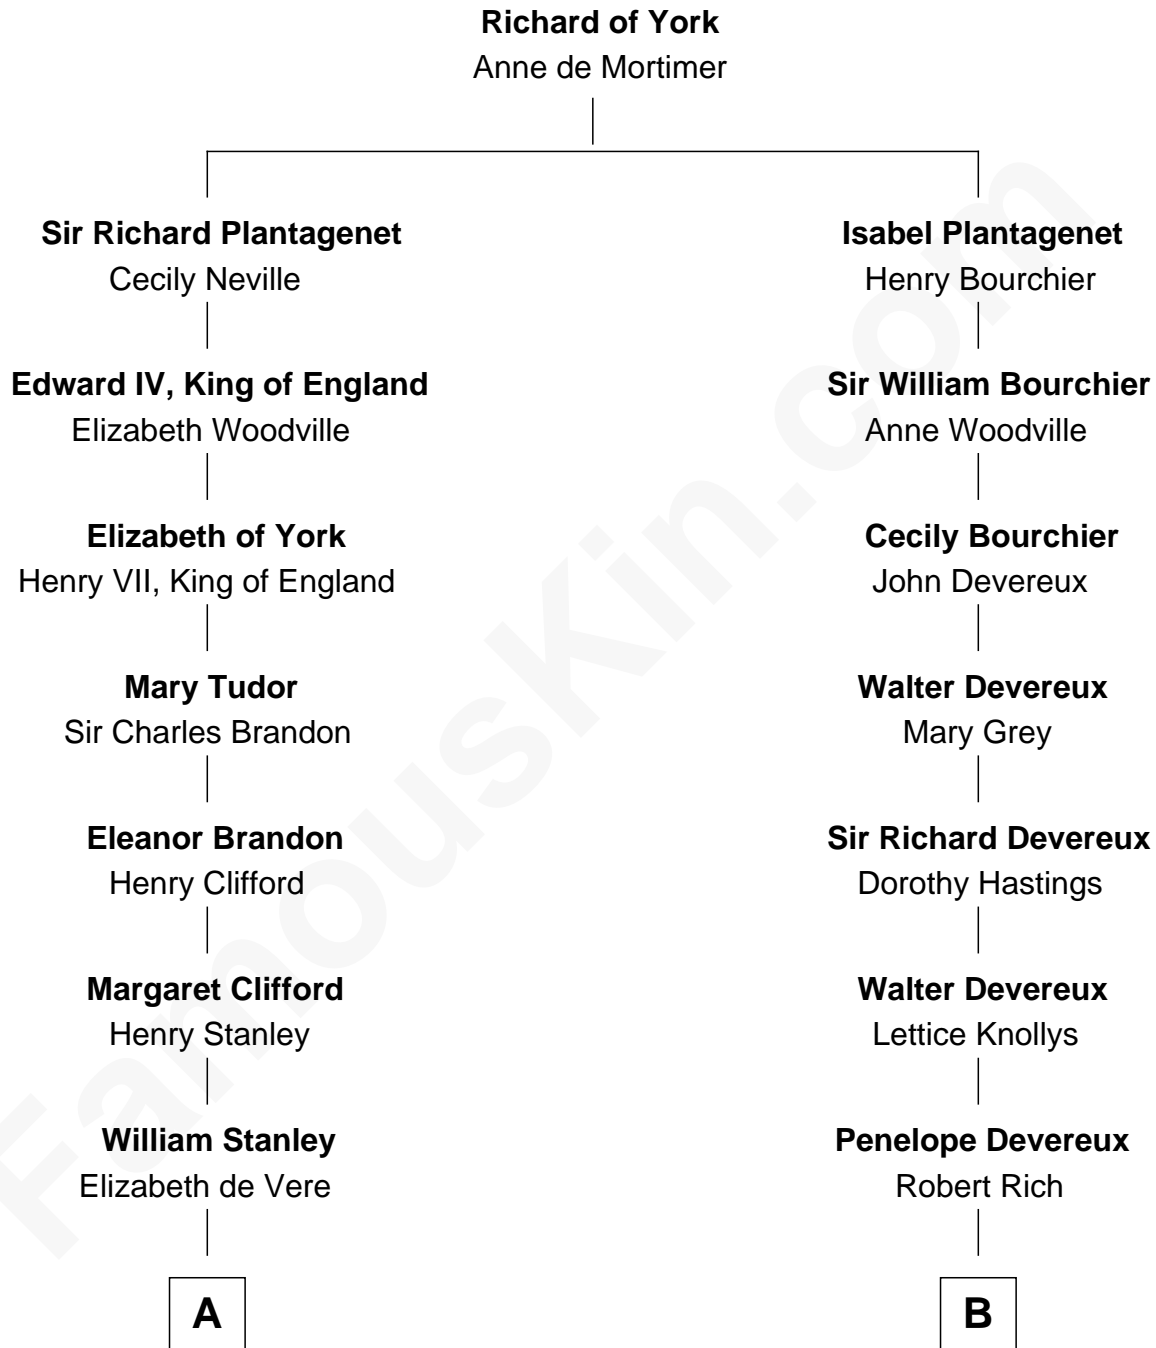

FamousKin.com

Relationship Chart of

Cara Delevingne

Fashion Model and Movie Actress

14th cousin 6 times removed of

Charles Darwin

Theory of Evolution

C

Anne Margaret Faudel-Phillips

John Vincent Sheffield

Jane Armyne Sheffield

Sir Jocelyn Edward Greville Stevens

Pandora Anne Stevens

Charles Hamar Delevingne

Cara Delevingne

Model and Actress