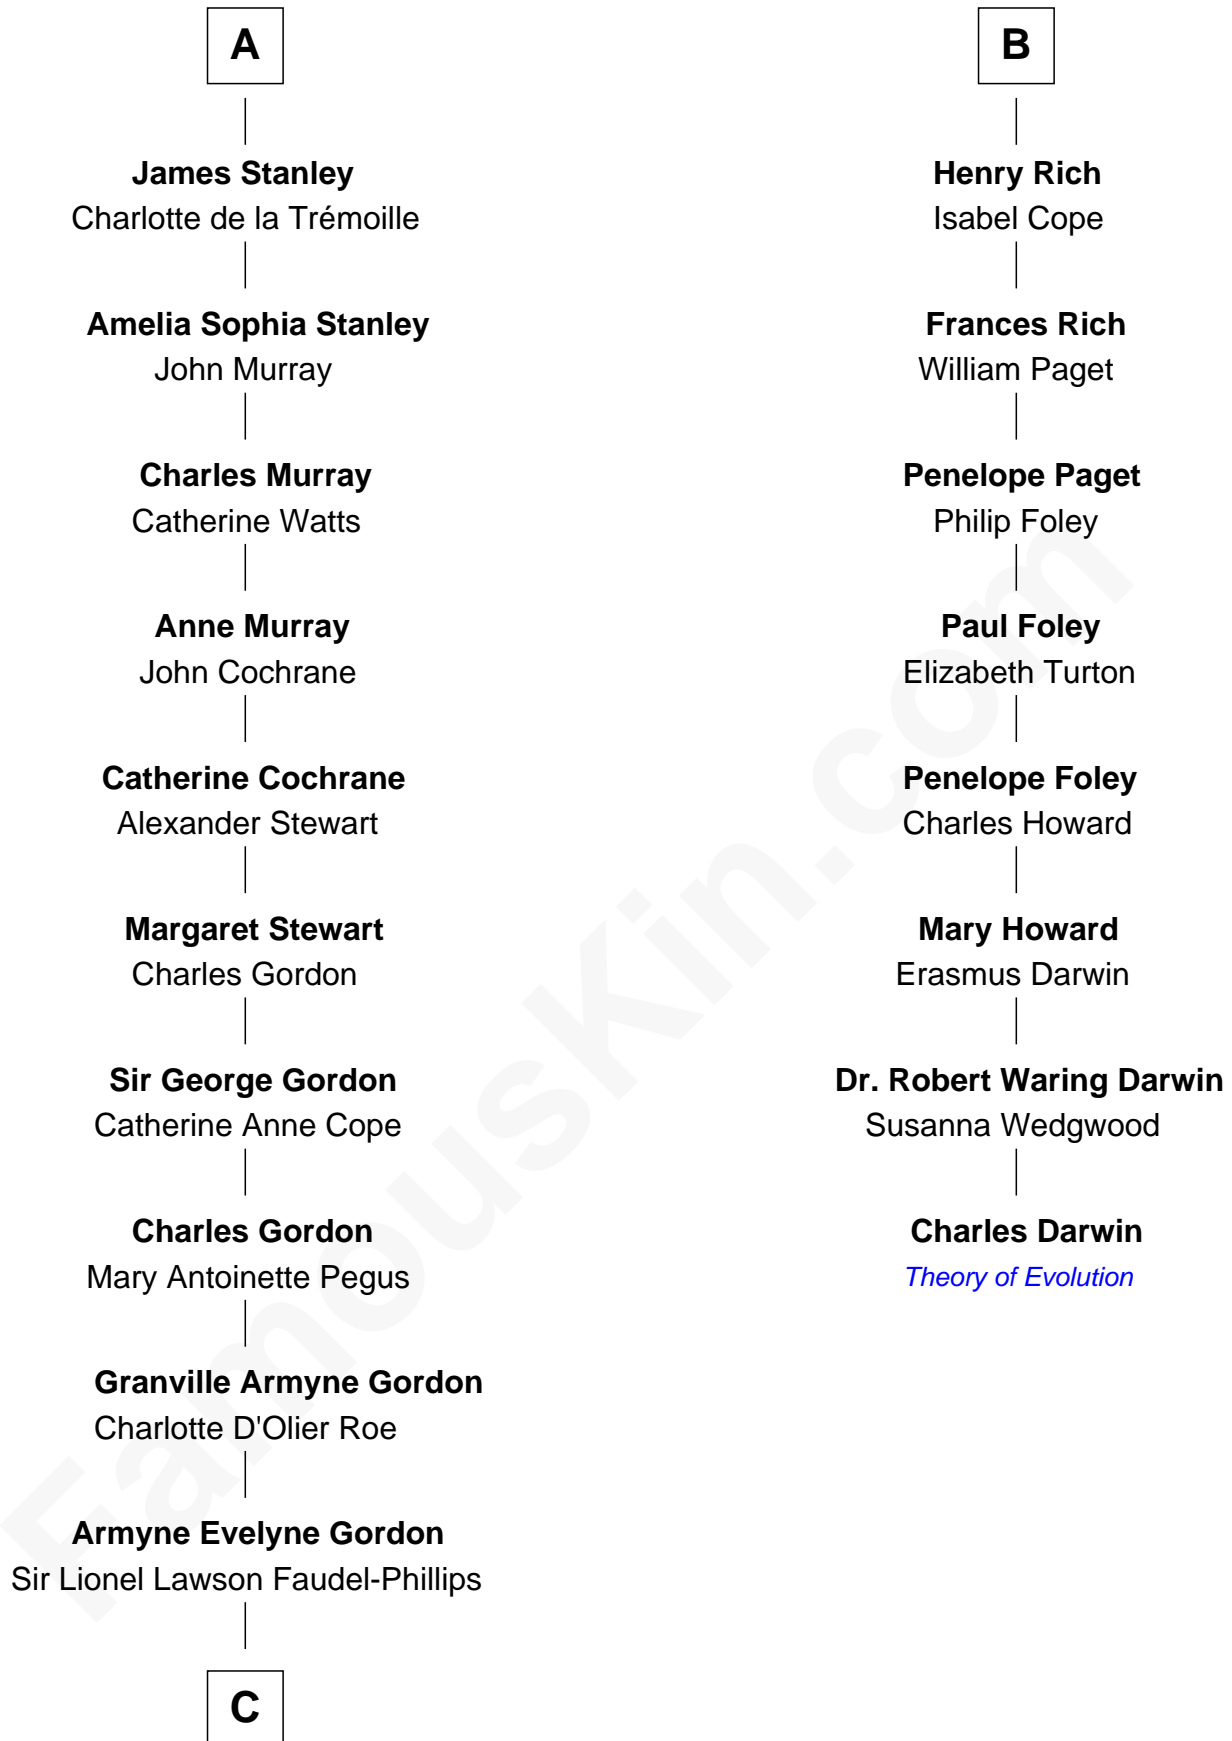

FamousKin.com

Relationship Chart of

Cara Delevingne

Fashion Model and Movie Actress

14th cousin 6 times removed of

Charles Darwin

Theory of Evolution

C

Anne Margaret Faudel-Phillips

John Vincent Sheffield

Jane Armyne Sheffield

Sir Jocelyn Edward Greville Stevens

Pandora Anne Stevens

Charles Hamar Delevingne

Cara Delevingne

Model and Actress